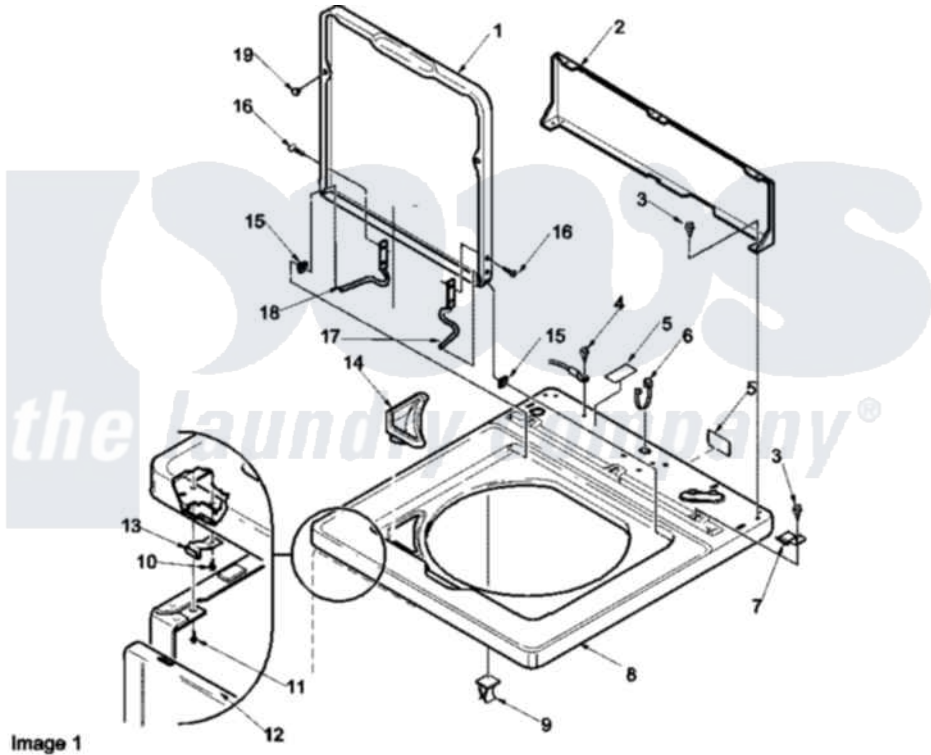

**Amana LWC75AW (BOM: PLWC75AW) 02 - CABINET TOP, LOADING DOOR, AND DOOR SWIT**

Image 1

Image 2

Amana Residential Amana LWC75AW (BOM: PLWC75AW) Washer Parts Parts Diagram 02 - CABINET TOP, LOADING DOOR, AND DOOR SWIT

[Click on the part number to view part](#)

Item	Original Part Number	Replaced By	Status	Part Description
1	37827WP		Not Available	LOADING DOOR
2	<a href="#">37782</a>			Control Hood Back Panel
3	23962	<a href="#">W10116760</a>		Screw
4	<a href="#">52909</a>			Screw, 10B-16 X 1/2 HeX
5	24903		Not Available	STICKER,DISCONNECT POW
6	21903	<a href="#">211881</a>		Grommet, Cord Part Not Used-Gas Models Only
7	35887	<a href="#">40063901</a>		Clip, Hold Down
8	<a href="#">37992WP</a>			Top, Home W/Bleach
9	36519		Not Available	CLIP
10	501086	<a href="#">90767</a>		Screw, 8A X 3/8 HeX Washer Head Tapping
11	Y31644	<a href="#">27001200</a>		Screw
12	38238WP	<a href="#">38335WP</a>		Panel Frontw/Carton
13	38271	<a href="#">40034202</a>		Clip, Spring