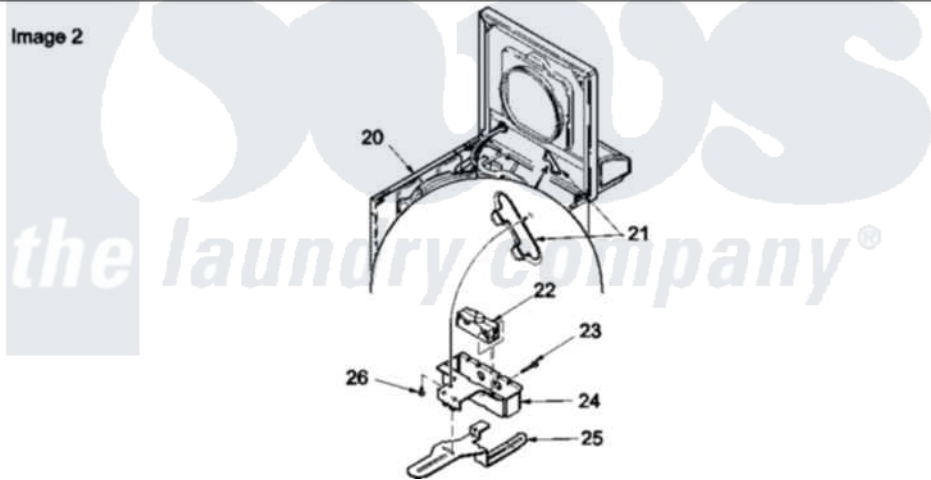

**Amana LWC75AW (BOM: PLWC75AW) 02 - CABINET TOP, LOADING DOOR, AND DOOR SWIT**

Image 1

Image 2

Amana Residential Amana LWC75AW (BOM: PLWC75AW) Washer Parts Parts Diagram 02 - CABINET TOP, LOADING DOOR, AND DOOR SWIT

[Click on the part number to view part](#)

Item	Original Part Number	Replaced By	Status	Part Description
1	37827WP		Not Available	LOADING DOOR
2	<a href="#">37782</a>			Control Hood Back Panel
3	23962	<a href="#">W10116760</a>		Screw
4	<a href="#">52909</a>			Screw, 10B-16 X 1/2 HeX
5	24903		Not Available	STICKER,DISCONNECT POW
6	21903	<a href="#">211881</a>		Grommet, Cord Part Not Used-Gas Models Only
7	35887	<a href="#">40063901</a>		Clip, Hold Down
8	<a href="#">37992WP</a>			Top, Home W/Bleach
9	36519		Not Available	CLIP
10	501086	<a href="#">90767</a>		Screw, 8A X 3/8 HeX Washer Head Tapping
11	Y31644	<a href="#">27001200</a>		Screw
12	38238WP	<a href="#">38335WP</a>		Panel Frontw/Carton
13	38271	<a href="#">40034202</a>		Clip, Spring