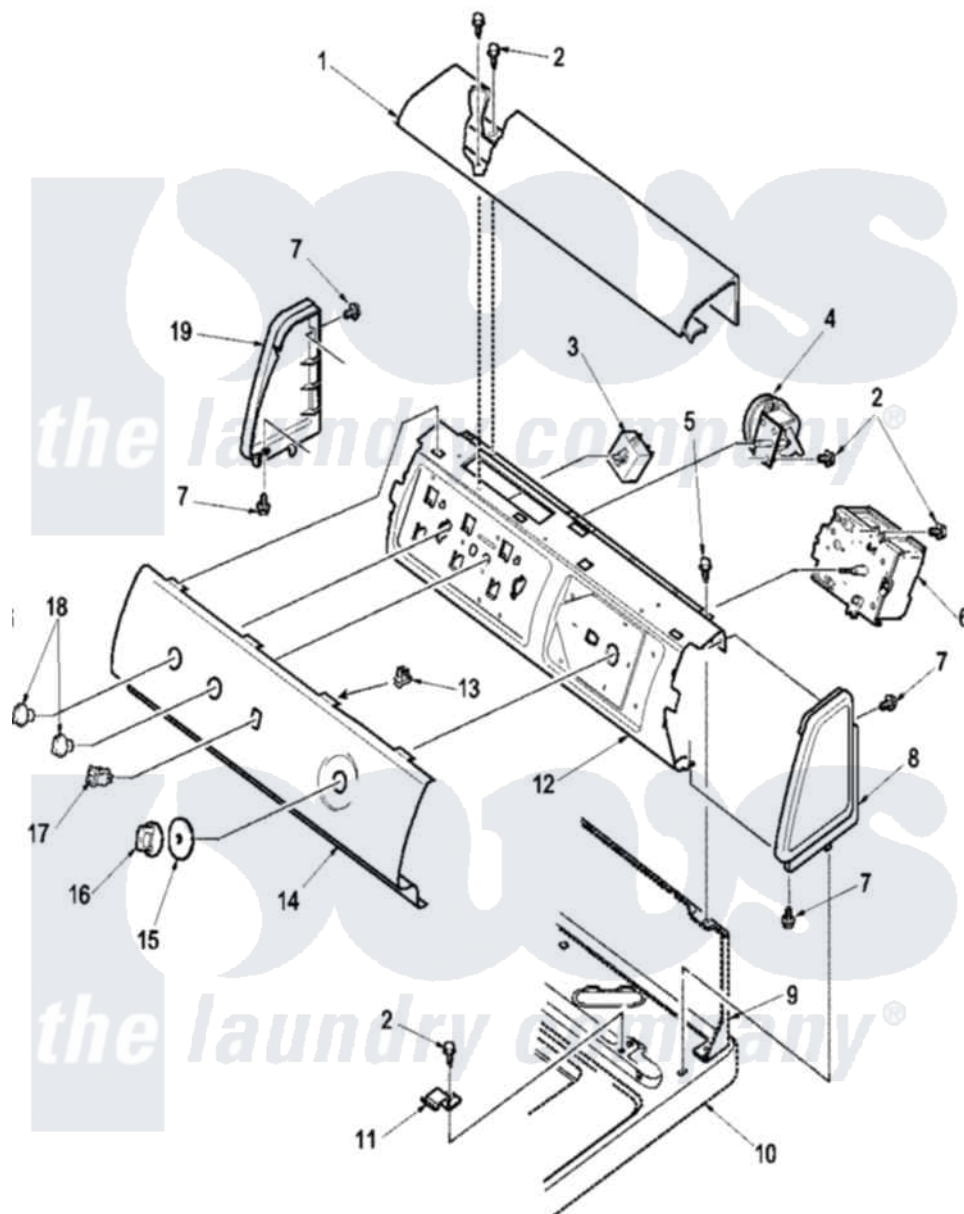

Amana LWC75AW (BOM: PLWC75AW) 04 - CONTROL PANEL

Amana Residential Amana LWC75AW (BOM: PLWC75AW) Washer Parts Parts Diagram 04 - CONTROL PANEL
 Click on the part number to view part

Item	Original Part Number	Replaced By	Status	Part Description
1	38231W	39905W		Cover Top
2	23962	W10116760		Screw
3	36335	40046601		Switch, Temperature Select
4	39023	40055101		Switch, Pressure
5	34904	489355		Screw, 8 X 1/2
6	37919		Not Available	TIMER, 115V/60HZ 6 CYC
7	501086	90767		Screw, 8A X 3/8 HeX Washer Head Tapping
8	504008W		Not Available	CAP-END RH
9	37782			Control Hood Back Panel
10	37992WP			Top, Home W/Bleach
11	35887	40063901		Clip, Hold Down
12	38171		Not Available	PANEL, CONTROL SUPPORT
13	Y00161	B5733302		Clip, Ground
14	38562W		Not Available	PANEL, GRAPHIC-AMANA
15	36700W			Knob Skirt
16	35333W			Knob, Timer

17 [38424W](#)

Switch, Rocker

18 [36701W](#)

Knob

19 504009W

[40012702W](#)

Endcap