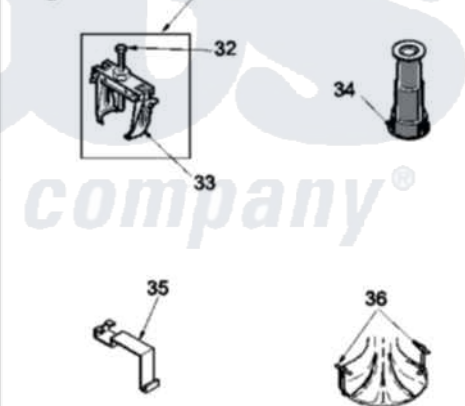

Amana LWC75AW (BOM: PLWC75AW) 05 - FRONT PANEL, BASE AND CABINET, AND SPECI

Image 1

Image 2

Image 3

Amana Residential Amana LWC75AW (BOM: PLWC75AW) Washer Parts Diagram 05 - FRONT PANEL, BASE AND CABINET, AND SPECI
 Click on the part number to view part

Item	Original Part Number	Replaced By	Status	Part Description
1	Y56128			Pad, Bumper
2	56079	505187		Locator, Panel
3	32671	Y014874		Screw, Idler Arm And Sleeve
4	36226			Pad, Bumper .25
5	34499		Not Available	SCREW, No.10B X 1/4 TAP IN HX
6	51784		Not Available	SCREW,10B-16 X 1/2 HEX
7	Y27103			Hinge, Hold-Down Lug
8	34475WP	38612WP		Kit-Servic
9	27196	27001200		Screw
10	34443			Assembly, Leg And Stabilier
11	35148		Not Available	SCREW,1/4-14 X 3/8 HX HD
12	36036		Not Available	BRACKET,SLL-RIGHT
13	37807	39788		Assembly- Base
14	Y21899	40038101		Nut, Leg