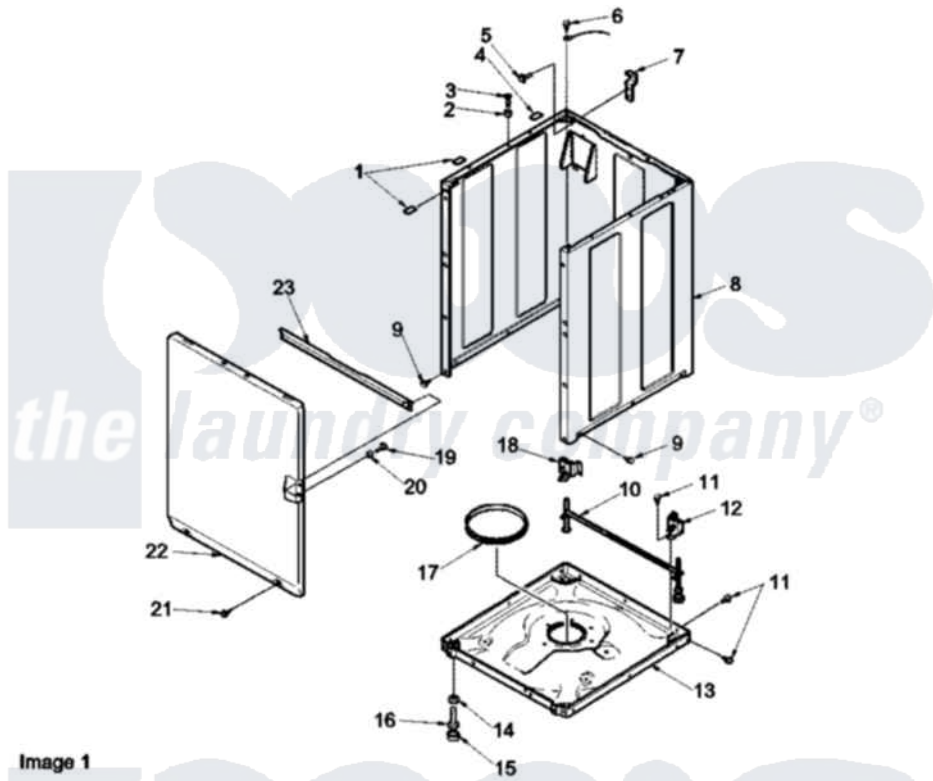

Amana LWC75AW (BOM: PLWC75AW) 05 - FRONT PANEL, BASE AND CABINET, AND SPECI

Image 1

Image 2

Image 3

Amana Residential Amana LWC75AW (BOM: PLWC75AW) Washer Parts Diagram 05 - FRONT PANEL, BASE AND CABINET, AND SPECI
 Click on the part number to view part

Item	Original Part Number	Replaced By	Status	Part Description
1	Y56128			Pad, Bumper
2	56079	505187		Locator, Panel
3	32671	Y014874		Screw, Idler Arm And Sleeve
4	36226			Pad, Bumper .25
5	34499		Not Available	SCREW, No.10B X 1/4 TAP IN HX
6	51784		Not Available	SCREW,10B-16 X 1/2 HEX
7	Y27103			Hinge, Hold-Down Lug
8	34475WP	38612WP		Kit-Servic
9	27196	27001200		Screw
10	34443			Assembly, Leg And Stabilier
11	35148		Not Available	SCREW,1/4-14 X 3/8 HX HD
12	36036		Not Available	BRACKET,SLL-RIGHT
13	37807	39788		Assembly- Base
14	Y21899	40038101		Nut, Leg