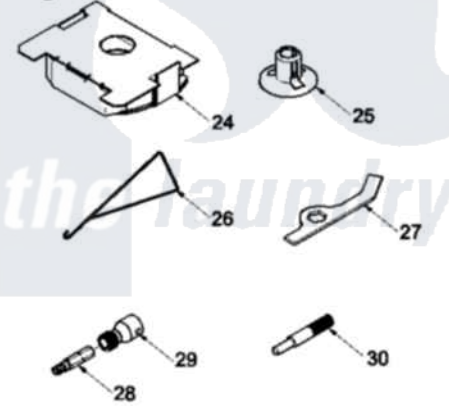

Amana LWC75AW (BOM: PLWC75AW) 05 - FRONT PANEL, BASE AND CABINET, AND SPECI

Image 1

Image 2

Image 3

Amana Residential Amana LWC75AW (BOM: PLWC75AW) Washer Parts Diagram 05 - FRONT PANEL, BASE AND CABINET, AND SPECI
 Click on the part number to view part

Item	Original Part Number	Replaced By	Status	Part Description
1	Y56128			Pad, Bumper
2	56079	505187		Locator, Panel
3	32671	Y014874		Screw, Idler Arm And Sleeve
4	36226			Pad, Bumper .25
5	34499		Not Available	SCREW, No.10B X 1/4 TAP IN HX
6	51784		Not Available	SCREW,10B-16 X 1/2 HEX
7	Y27103			Hinge, Hold-Down Lug
8	34475WP	38612WP		Kit-Servic
9	27196	27001200		Screw
10	34443			Assembly, Leg And Stabilier
11	35148		Not Available	SCREW,1/4-14 X 3/8 HX HD
12	36036		Not Available	BRACKET,SLL-RIGHT
13	37807	39788		Assembly- Base
14	Y21899	40038101		Nut, Leg

15	34318	40016001		Foot, Rubber
16	Y34319	22003428		Leg, Adjustable
17	37937	40037401		Ring, Friction
18	36037			Bracket, SII-Left
19	32671	Y014874		Screw, Idler Arm And Sleeve
20	28102			Locator, Panel
21	38272	40034101		Screw, No.12bx1/2
22	38238WP	38335WP		Panel Frontw/Carton
23	Y35097		Not Available	BRACE, FRT PNL
24	38039	27001185		Brace- Shp
25	38149	27001185		Brace- Shp
26	289P4	321P4		Hook, Spring
27	306P4			Hex Wrench
28	282P4			T25 Tamper Resistant Bit
29	24161			Torx Bit Holder
30	305P4		Not Available	TOOL, TRANSMISSION PI
31	294P4			Bell Tool
32	294P4B			Drive Bell Bolt
33	294P4A			Jaw, Drive Bell Tool
34	293P4			Seal Tool
35	273P4			Tub Cover Gasket Tool
36	254P4P			Agitator Hooks
NI	555P3	725P3		Kit
"	38639		Not Available	ASSY, WIRE HARN-HOOD
"	38771			Assembly, Wire Harness-BA