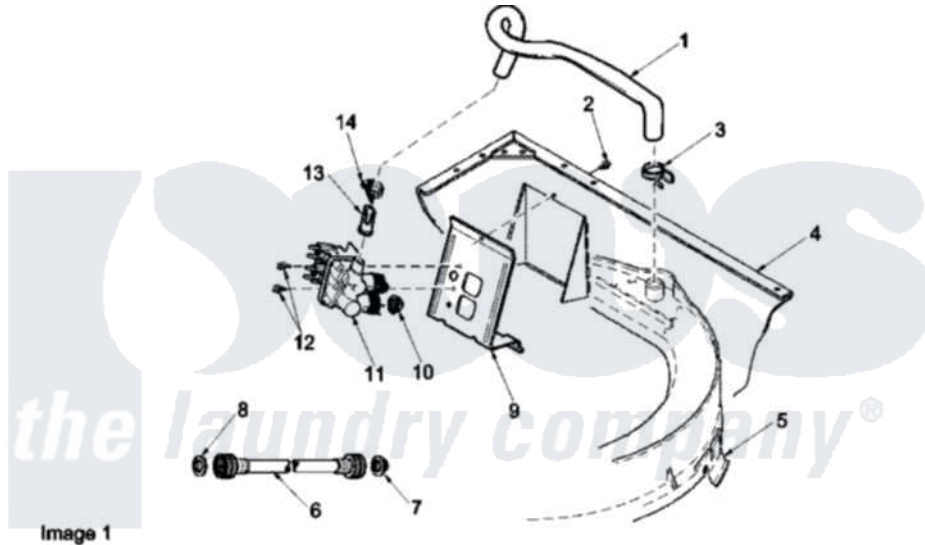

Amana LWC75AW (BOM: PLWC75AW) 07 - MIXING VALVE AND HOSE(INLET, FILLER, AND

Image 1

Image 2

Amana [Residential Amana LWC75AW \(BOM: PLWC75AW\) Washer Parts](#) Parts Diagram 07 - MIXING VALVE AND HOSE(INLET, FILLER, AND
 Click on the part number to view part

Item	Original Part Number	Replaced By	Status	Part Description
1	38155			Hose, Mix Valve To TU
2	503661	27001200		Screw
3	29210			Hose Clamp
4	34475WP	38612WP		Kit-Service
5	37502	39169		Assembly Tub Cover Gasket And Channel
6	28330P	202860		Inlet Hose Assembly
"	20617		Not Available	HOSE, INLET (8 FT)
"	20618	21001467		Hose- 10'
7	28605	22002960		Strainer, Washer Inlet
8	20290	Y013783		Washer, Inlet Hose
9	34972	39407		Bracket, Valve
10	24122	22002960		Strainer, Washer Inlet
11	38495	R0131578		Valve-Inlet
12	501086	00767		Screw, 8A X 3/8 HeX Washer

12	301000	30707		Head Tapping
13	34500	22001900		Preventer, Back Flow
14	36801	596669		Clamp, Manifold
15	562P3	76660		Break-Sphn
16	33489	8539404		Tie-Wire
17	33615	22003814		Retainer, Drain Hose
18	36878	40008101		Adapter, Standpipe
19	32219			Relief, Strain
20	38062	40053901		Hose, Drain
21	38732	40044901		Stand, Hose
22	36802	285655		Clamp, Hose
23	Y00000000		Not Available	SEE NOTE SEE NOTE PUMP ASSEMBLY
24	38351	40094201		Hose, Tub To Pump
25	36014			Clip, Retainer-Hose
26	Y00000000		Not Available	SEE NOTE SEE NOTE OUTER TUB