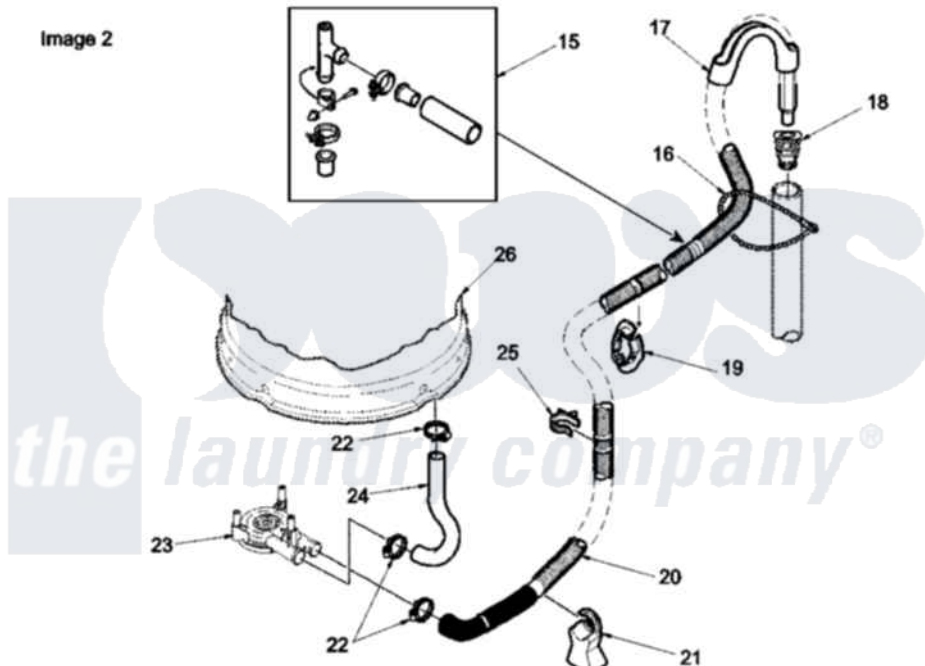

Amana LWC75AW (BOM: PLWC75AW) 07 - MIXING VALVE AND HOSE(INLET, FILLER, AND

Image 1

Image 2

Amana [Residential Amana LWC75AW \(BOM: PLWC75AW\) Washer Parts](#) Parts Diagram 07 - MIXING VALVE AND HOSE(INLET, FILLER, AND
 Click on the part number to view part

Item	Original Part Number	Replaced By	Status	Part Description
1	38155			Hose, Mix Valve To TU
2	503661	27001200		Screw
3	29210			Hose Clamp
4	34475WP	38612WP		Kit-Service
5	37502	39169		Assembly Tub Cover Gasket And Channel
6	28330P	202860		Inlet Hose Assembly
"	20617		Not Available	HOSE, INLET (8 FT)
"	20618	21001467		Hose- 10'
7	28605	22002960		Strainer, Washer Inlet
8	20290	Y013783		Washer, Inlet Hose
9	34972	39407		Bracket, Valve
10	24122	22002960		Strainer, Washer Inlet
11	38495	R0131578		Valve-Inlet
12	501086	00767		Screw, 8A X 3/8 HeX Washer

12	301000	30707		Head Tapping
13	34500	22001900		Preventer, Back Flow
14	36801	596669		Clamp, Manifold
15	562P3	76660		Break-Sphn
16	33489	8539404		Tie-Wire
17	33615	22003814		Retainer, Drain Hose
18	36878	40008101		Adapter, Standpipe
19	32219			Relief, Strain
20	38062	40053901		Hose, Drain
21	38732	40044901		Stand, Hose
22	36802	285655		Clamp, Hose
23	Y00000000		Not Available	SEE NOTE SEE NOTE PUMP ASSEMBLY
24	38351	40094201		Hose, Tub To Pump
25	36014			Clip, Retainer-Hose
26	Y00000000		Not Available	SEE NOTE SEE NOTE OUTER TUB