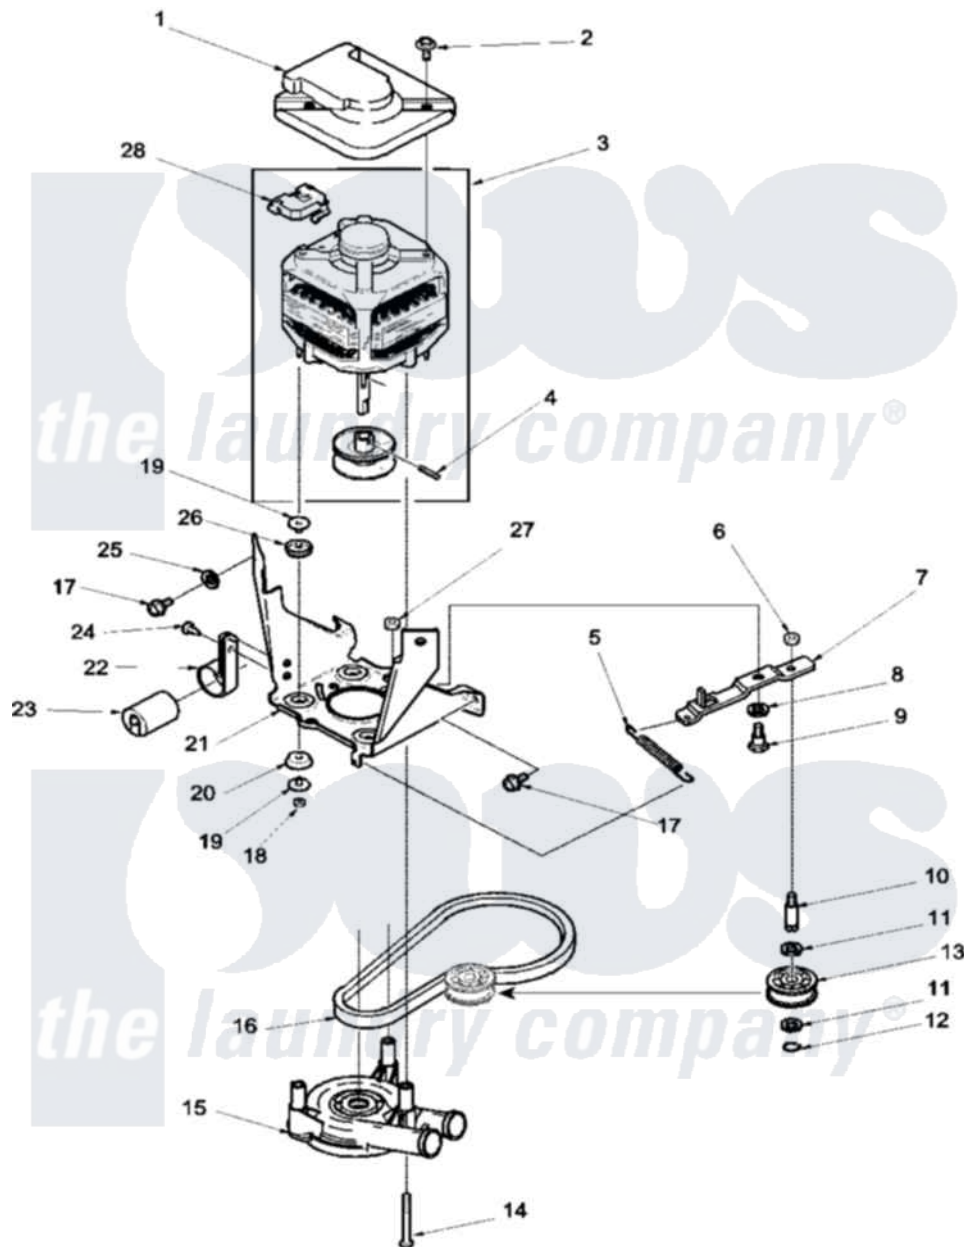

# Amana LWC75AW (BOM: PLWC75AW) 08 - MOTOR, BELT, PUMP, AND IDLER ASSY

Amana Residential Amana LWC75AW (BOM: PLWC75AW) Washer Parts Parts Diagram 08 - MOTOR, BELT, PUMP, AND IDLER ASSY

[Click on the part number to view part](#)

Item	Original Part Number	Replaced By	Status	Part Description
1	34754	<a href="#">40112301</a>		Shield, Motor
2	36639	<a href="#">4312464</a>		Screw
3	38037	<a href="#">12002133</a>		Motor-Drive
4	<a href="#">10416</a>			Pin, Roll
5	38012	<a href="#">40061401</a>		Spring, Idler Lever
6	28803	<a href="#">2221070</a>		Clamp, Nylon
7	38011	<a href="#">40041002</a>		Lever, Idler
8	81392	<a href="#">40054701</a>		Washer
9	27229	<a href="#">40038901</a>		Screw, 1/4-20
10	38228	<a href="#">56461</a>		Shaft
11	<a href="#">52549</a>			Washer, 501 ID X3/4 Odx
12	<a href="#">23748</a>			Ring, Retaining
13	38225	<a href="#">40045001</a>		Idler Pulley Assembly
14	Y34565	<a href="#">40063701</a>		Screw, 10-16 x 1.75
15	36863P	<a href="#">27001233</a>		Pump

16	38174	<a href="#">27001006</a>	Belt, Spin And Agitator
17	35369	<a href="#">40128701</a>	Screw, 5/16-18 X .50
18	35423	<a href="#">3400029</a>	Nut, Adapter Plate
19	38325	<a href="#">40053701</a>	Post, Isolator
20	38396	<a href="#">40054301</a>	Mount, Motor Lower
21	37445	Not Available	MOTOR MOUNTING BRACKET
22	37535	<a href="#">357030</a>	Clamp, Capacitor
23	37377	<a href="#">Y39661</a>	Capacitor
24	<a href="#">52909</a>		Screw, 10B-16 X 1/2 HeX
25	37772	Not Available	WASHER, ALUMINUM .34X
26	38395	<a href="#">40053801</a>	Mount, Motor Upper
27	52566	<a href="#">27001225</a>	Nut, Jam Mid Lock 1/4-20
28	35632	Not Available	SWITCH, MOTOR