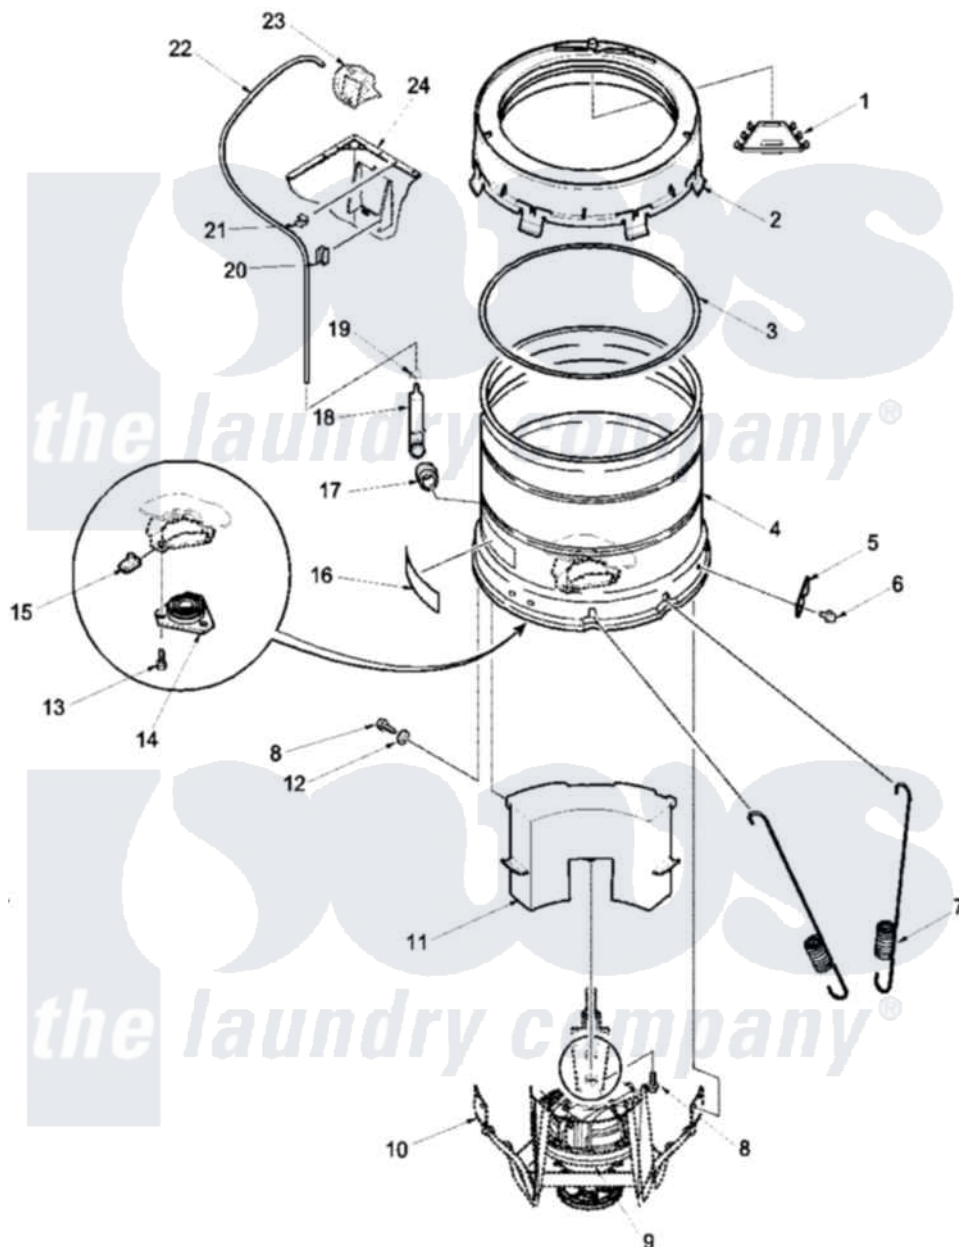

Amana LWC75AW (BOM: PLWC75AW) 09 - OUTER TUB, COVER, PRESSURE TUBE, AND COU

Amana Residential Amana LWC75AW (BOM: PLWC75AW) Washer Parts Parts Diagram 09 - OUTER TUB, COVER, PRESSURE TUBE, AND COU
 Click on the part number to view part

Item	Original Part Number	Replaced By	Status	Part Description
1	39079		Not Available	CHANNEL, WATER
2	37502	39169		Assembly Tub Cover Gasket And Channel
3	38359			Gasket, Tub Cover Large
4	37813P			Tub, Outer-Tall
5	27926			Plate, Leg .063
6	35369	40128701		Screw, 5/16-18 X .50
7	37575	40045202		Spring, Tall Tub
8	37766	40064301		Screw, 1/4-15 x 3/4 Hex
9	Y00000000		Not Available	SEE NOTE SEE NOTE TRANSMISSION ASSY
10	Y00000000		Not Available	SEE NOTE SEE NOTE WELDMENT AND BEARING ASSY
11	38770		Not Available	ASSY, COUNTERWEIGHT
12	37767	60096-8		Rail Shelf Support

13	36991	3400500	Bolt, 3405245 5/16-18 X 3/4
14	27182	40004201P	Main Bearing Assembly
15	27222		Nut, Retainer 5/16-18
16	500049		Not Available STICKER
17	29175	40037801	Grommet
18	30907	40008501	Assembly, Pressure Bulb
19	Y22294	596669	Clamp, Manifold
20	36985		Not Available CLIP, HOSE
21	21036		Clip, Cable
22	29213	39125	Tubing 31
23	Y00000000		Not Available SEE NOTE SEE NOTE PRESSURE SWITCH
24	34475WP	38612WP	Kit-Servic