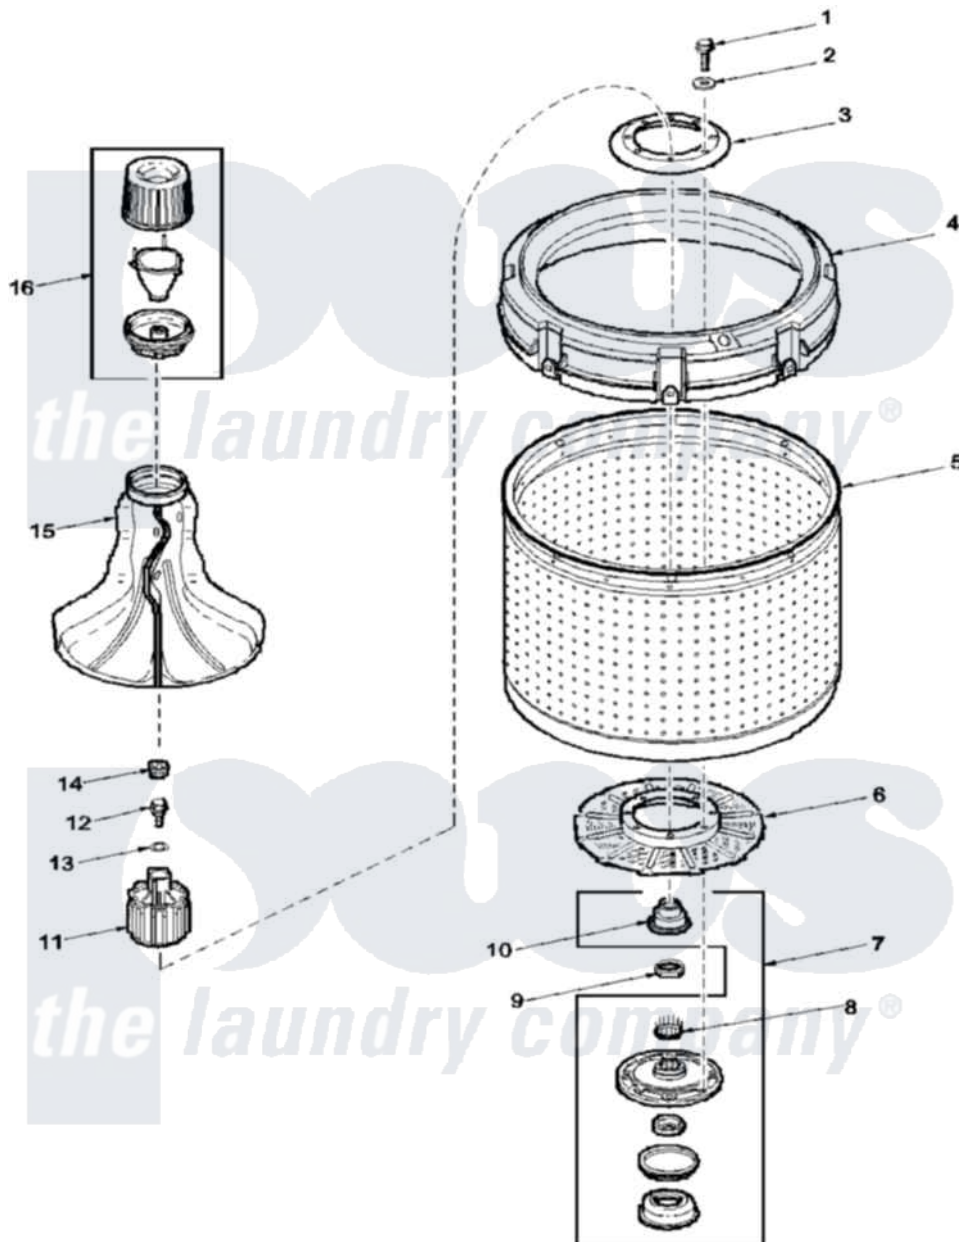

**Amana LWC80AW (BOM: PLWC80AW) 01 - AGITATOR, DRIVE BELL, WASHTUB AND HUB**

Amana Residential Amana LWC80AW (BOM: PLWC80AW) Washer Parts Parts Diagram 01 - AGITATOR, DRIVE BELL, WASHTUB AND HUB  
 Click on the part number to view part

Item	Original Part Number	Replaced By	Status	Part Description
1	27202	<a href="#">W10116787</a>		Screw
2	<a href="#">28094</a>			Gasket
3	39113	<a href="#">R9900144</a>		Kit- Wash
4	37411	<a href="#">27001052</a>		Balance Ring
5	39136P	<a href="#">R9900144</a>		Kit- Wash
6	39112	<a href="#">39371</a>		Filter Lin
7	646P3	<a href="#">R9900552</a>		Hub And Seal
8	29728	<a href="#">40008301</a>		Insert, Spline
9	Y29220	<a href="#">40016301</a>		Nut, Lock
10	36425	<a href="#">40016101</a>		Seal, Bell Drive
11	36443P	<a href="#">R9900189</a>		Kit, Drive Bell And Seal
12	34288	<a href="#">40065102</a>		Screw, Shoulder 1/4
13	<a href="#">36472</a>			O-Ring
14	36511	<a href="#">40008401</a>		Plug, Bell
15	Y39156	<a href="#">40000501W</a>		Agitator, Flex Vane