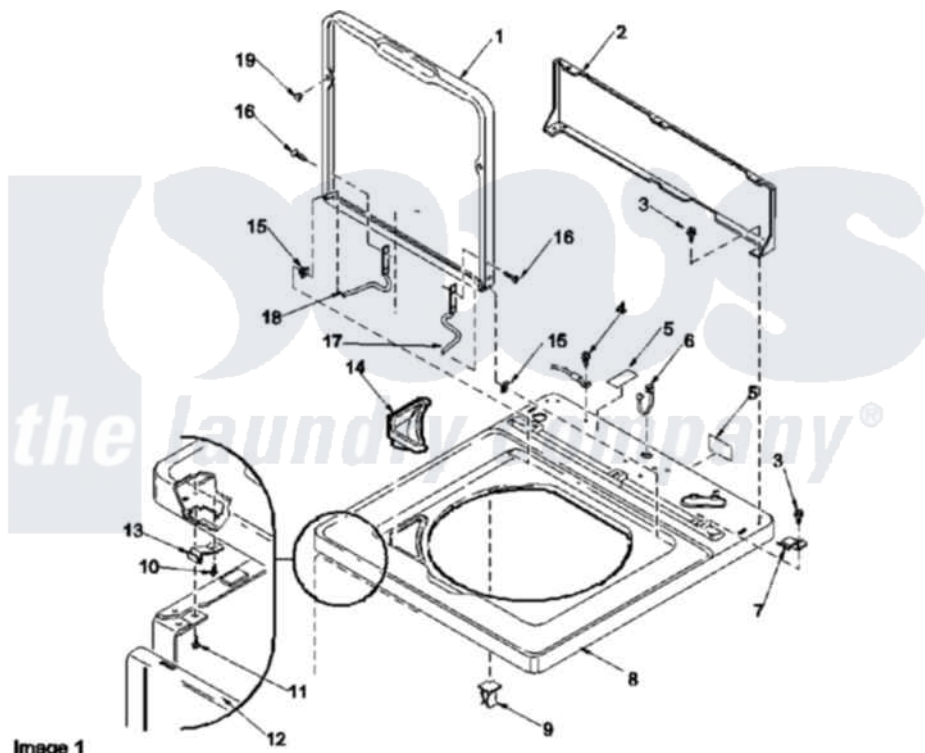

# Amana LWC80AW (BOM: PLWC80AW) 03 - CABINET TOP, LOADING DOOR & DOOR SWITCH

Image 1

Image 2

Amana Residential Amana LWC80AW (BOM: PLWC80AW) Washer Parts Parts Diagram 03 - CABINET TOP, LOADING DOOR & DOOR SWITCH

[Click on the part number to view part](#)

Item	Original Part Number	Replaced By	Status	Part Description
1	37827WP		Not Available	LOADING DOOR
2	<a href="#">37782</a>			Control Hood Back Panel
3	23962	<a href="#">W10116760</a>		Screw
4	<a href="#">52909</a>			Screw, 10B-16 X 1/2 HeX
5	24903		Not Available	STICKER,DISCONNECT POW
6	21903	<a href="#">211881</a>		Grommet, Cord Part Not Used-Gas Models Only
7	35887	<a href="#">40063901</a>		Clip, Hold Down
8	<a href="#">37992WP</a>			Top, Home W/Bleach
9	36519		Not Available	CLIP
10	501086	<a href="#">90767</a>		Screw, 8A X 3/8 HeX Washer Head Tapping
11	Y31644	<a href="#">27001200</a>		Screw
12	38238WP	<a href="#">38335WP</a>		Panel Frontw/Carton
13	38271	<a href="#">40034202</a>		Clip, Spring