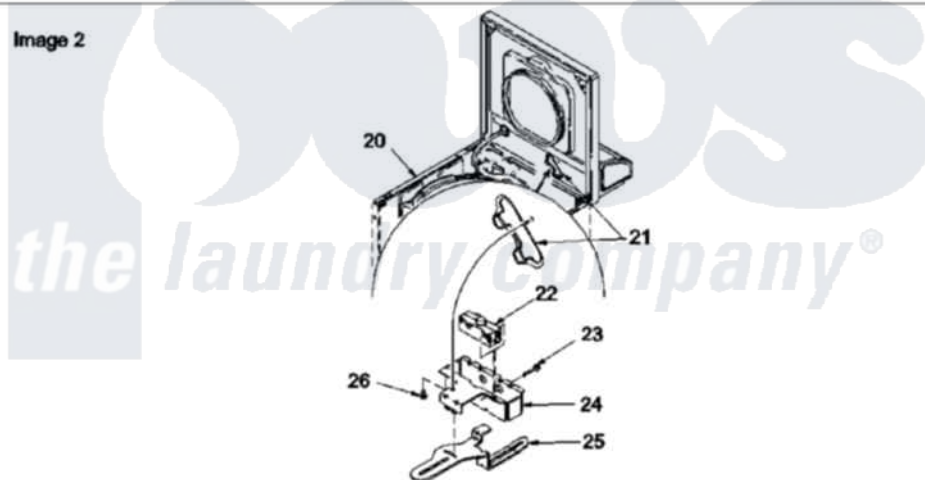

# Amana LWC80AW (BOM: PLWC80AW) 03 - CABINET TOP, LOADING DOOR & DOOR SWITCH

Image 1

Image 2

Amana Residential Amana LWC80AW (BOM: PLWC80AW) Washer Parts Parts Diagram 03 - CABINET TOP, LOADING DOOR & DOOR SWITCH

[Click on the part number to view part](#)

Item	Original Part Number	Replaced By	Status	Part Description
1	37827WP		Not Available	LOADING DOOR
2	<a href="#">37782</a>			Control Hood Back Panel
3	23962	<a href="#">W10116760</a>		Screw
4	<a href="#">52909</a>			Screw, 10B-16 X 1/2 HeX
5	24903		Not Available	STICKER,DISCONNECT POW
6	21903	<a href="#">211881</a>		Grommet, Cord Part Not Used-Gas Models Only
7	35887	<a href="#">40063901</a>		Clip, Hold Down
8	<a href="#">37992WP</a>			Top, Home W/Bleach
9	36519		Not Available	CLIP
10	501086	<a href="#">90767</a>		Screw, 8A X 3/8 HeX Washer Head Tapping
11	Y31644	<a href="#">27001200</a>		Screw
12	38238WP	<a href="#">38335WP</a>		Panel Frontw/Carton
13	38271	<a href="#">40034202</a>		Clip, Spring