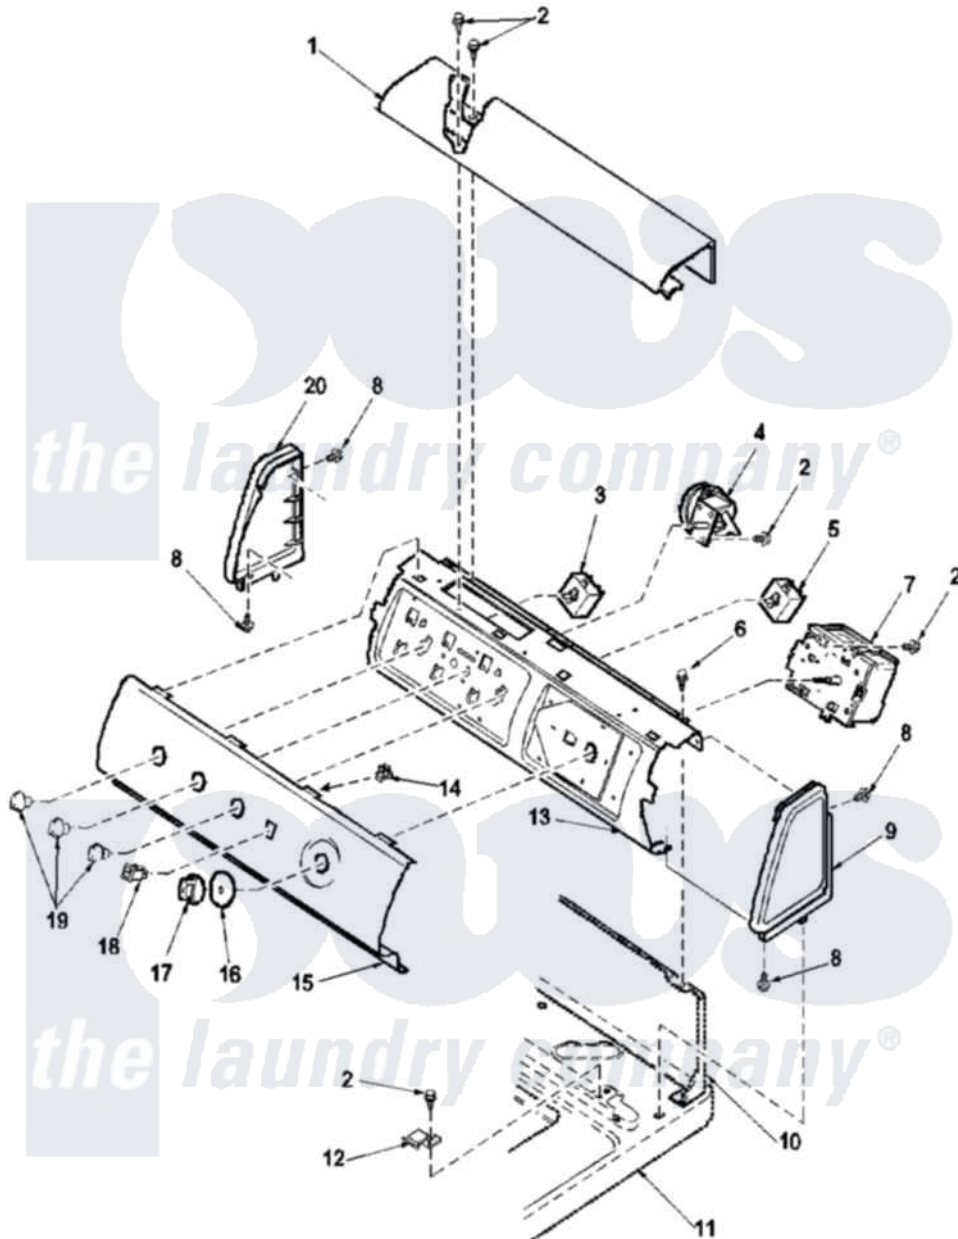

Amana LWC80AW (BOM: PLWC80AW) 05 - CONTROL PANEL

Amana Residential Amana LWC80AW (BOM: PLWC80AW) Washer Parts Parts Diagram 05 - CONTROL PANEL
 Click on the part number to view part

Item	Original Part Number	Replaced By	Status	Part Description
1	38231W	39905W		Cover Top
2	23962	W10116760		Screw
3	36335	40046601		Switch, Temperature Select
4	36045	40055101		Switch, Pressure
5	38367	40039501		Switch, Speed
6	34904	489355		Screw, 8 X 1/2
7	37922			Timer, 115V/60Hz 6 Cycle
8	501086	90767		Screw, 8A X 3/8 HeX Washer Head Tapping
9	504008W		Not Available	CAP-END RH
10	37782			Control Hood Back Panel
11	37992WP			Top, Home W/Bleach
12	35887	40063901		Clip, Hold Down
13	38171		Not Available	PANEL, CONTROL SUPPORT
14	Y00161	B5733302		Clip, Ground
15	38558W		Not Available	PANEL, GRAPHIC-AMANA
16	36700W			Knob Skirt

17	35333W		Knob, Timer
18	38424W		Switch, Rocker
19	36701W		Knob
20	504009W	40012702W	Endcap