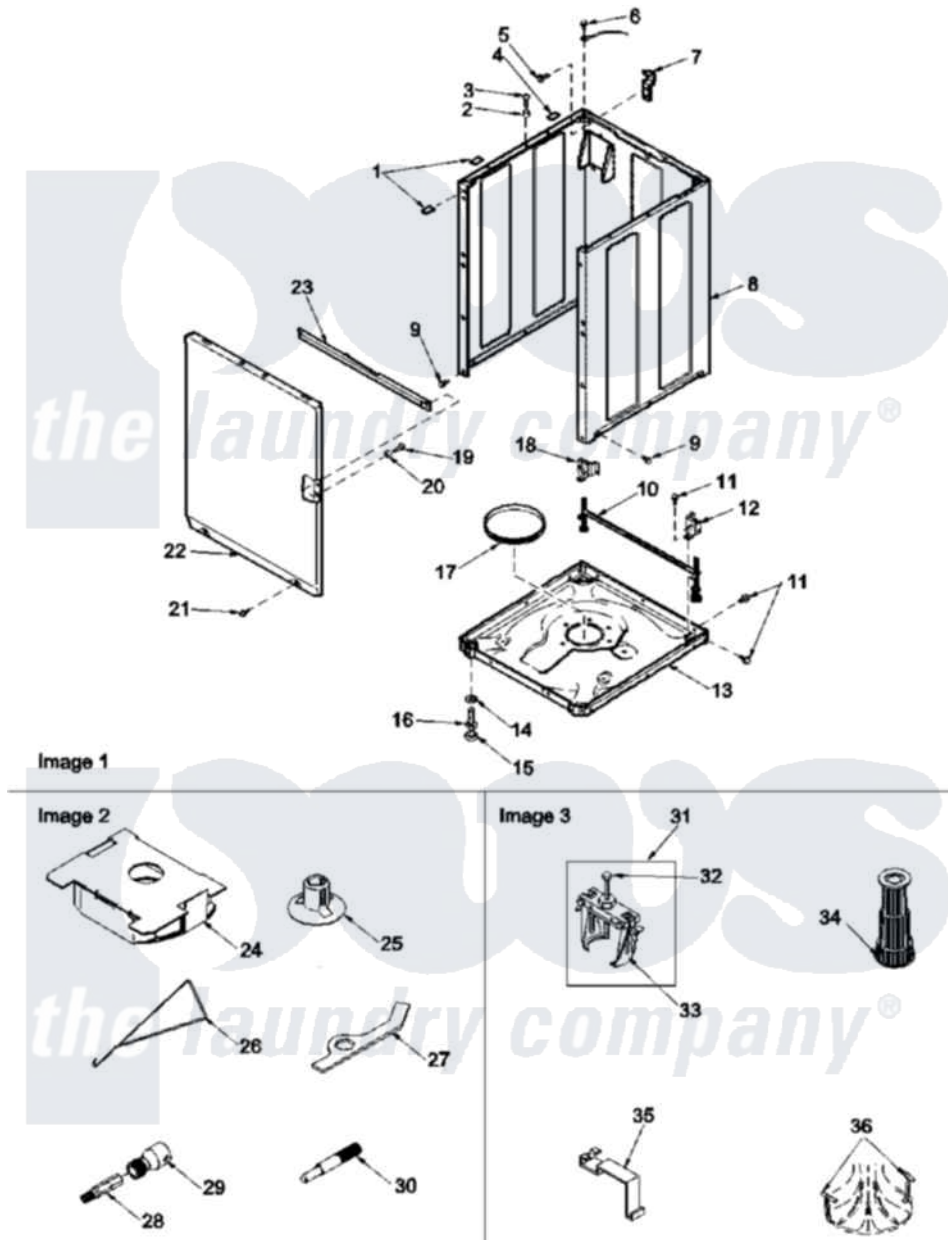

Amana LWC80AW (BOM: PLWC80AW) 06 - FRONT PANEL, BASE & CABINET & TOOLS

Amana Residential Amana LWC80AW (BOM: PLWC80AW) Washer Parts Parts Diagram 06 - FRONT PANEL, BASE & CABINET & TOOLS

[Click on the part number to view part](#)

Item	Original Part Number	Replaced By	Status	Part Description
1	Y56128			Pad, Bumper
2	56079	505187		Locator, Panel
3	32671	Y014874		Screw, Idler Arm And Sleeve
4	36226			Pad, Bumper .25
5	34499		Not Available	SCREW, No.10B X 1/4 TAP IN HX
6	51784		Not Available	SCREW,10B-16 X 1/2 HEX
7	Y27103			Hinge, Hold-Down Lug
8	34475WP	38612WP		Kit-Servic
9	27196	27001200		Screw
10	34443			Assembly, Leg And Stabilier
11	35148		Not Available	SCREW,1/4-14 X 3/8 HX HD
12	36036		Not Available	BRACKET,SLL-RIGHT
13	37807	39788		Assembly- Base
14	Y21899	40038101		Nut, Leg

15	34318	40016001	Foot, Rubber
16	Y34319	22003428	Leg, Adjustable
17	37937	40037401	Ring, Friction
18	36037		Bracket, SII-Left
19	32671	Y014874	Screw, Idler Arm And Sleeve
20	28102		Locator, Panel
21	38272	40034101	Screw, No.12bx1/2
22	38238WP	38335WP	Panel Frontw/Carton
23	Y35097		Not Available BRACE, FRT PNL
24	38039	27001185	Brace- Shp
25	38149	27001185	Brace- Shp
26	289P4	321P4	Hook, Spring
27	306P4		Hex Wrench
28	282P4		T25 Tamper Resistant Bit
29	24161		Torx Bit Holder
30	305P4		Not Available TOOL, TRANSMISSION PI
31	294P4		Bell Tool
32	294P4B		Drive Bell Bolt
33	294P4A		Jaw, Drive Bell Tool
34	293P4		Seal Tool
35	273P4		Tub Cover Gasket Tool
36	254P4P		Agitator Hooks
NI	555P3	725P3	Kit
"	38771		Assembly, Wire Harness-BA
"	38872		Assembly, Wire Ham-Hood