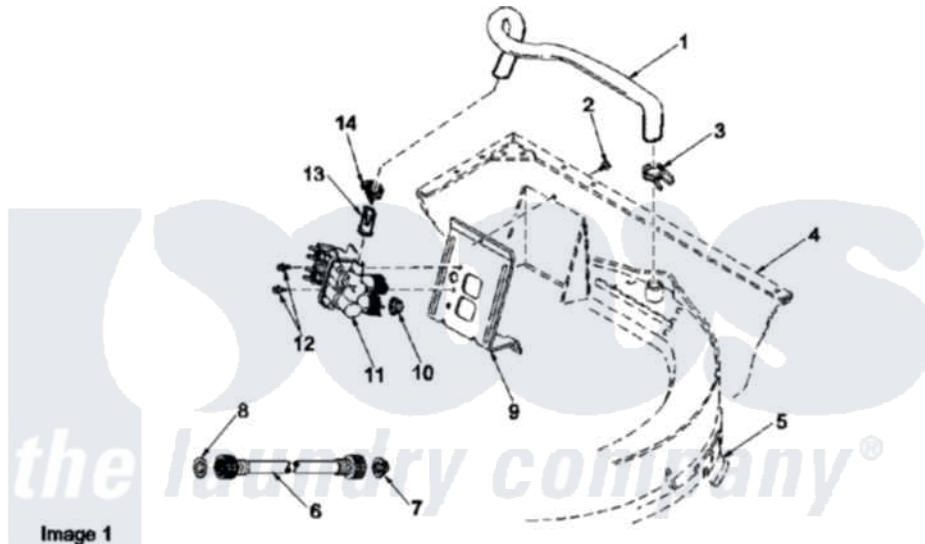

Amana LWC80AW (BOM: PLWC80AW) 08 - MIXING VALVE AND HOSES

Image 1

Image 2

Amana [Residential Amana LWC80AW \(BOM: PLWC80AW\) Washer Parts](#) Parts Diagram 08 - MIXING VALVE AND HOSES

[Click on the part number to view part](#)

Item	Original Part Number	Replaced By	Status	Part Description
1	38155			Hose, Mix Valve To TU
2	503661	27001200		Screw
3	29210			Hose Clamp
4	34475WP	38612WP		Kit-Servic
5	37502	39169		Assembly Tub Cover Gasket And Channel
6	28330P	202860		Inlet Hose Assembly
"	20618	21001467		Hose- 10'
"	20617		Not Available	HOSE, INLET (8 FT)
7	28605	22002960		Strainer, Washer Inlet
8	20290	Y013783		Washer, Inlet Hose
9	34972	39407		Bracket, Valve
10	24122	22002960		Strainer, Washer Inlet
11	38495	R0131578		Valve-Inlet
12	501086	90767		Screw, 8A X 3/8 HeX Washer Head Tapping

13	34500	22001900	Preventer, Back Flow
14	36801	596669	Clamp, Manifold
15	562P3	76660	Break-Sphn
16	33489	8539404	Tie-Wire
17	33615	22003814	Retainer, Drain Hose
18	36878	40008101	Adapter, Standpipe
19	32219		Relief, Strain
20	38062	40053901	Hose, Drain
21	38732	40044901	Stand, Hose
22	36802	285655	Clamp, Hose
23	36863P	27001233	Pump
24	38351	40094201	Hose, Tub To Pump
25	36014		Clip, Retainer-Hose
26	Y00000000	Not Available	SEE NOTE SEE NOTE OUTER TUB