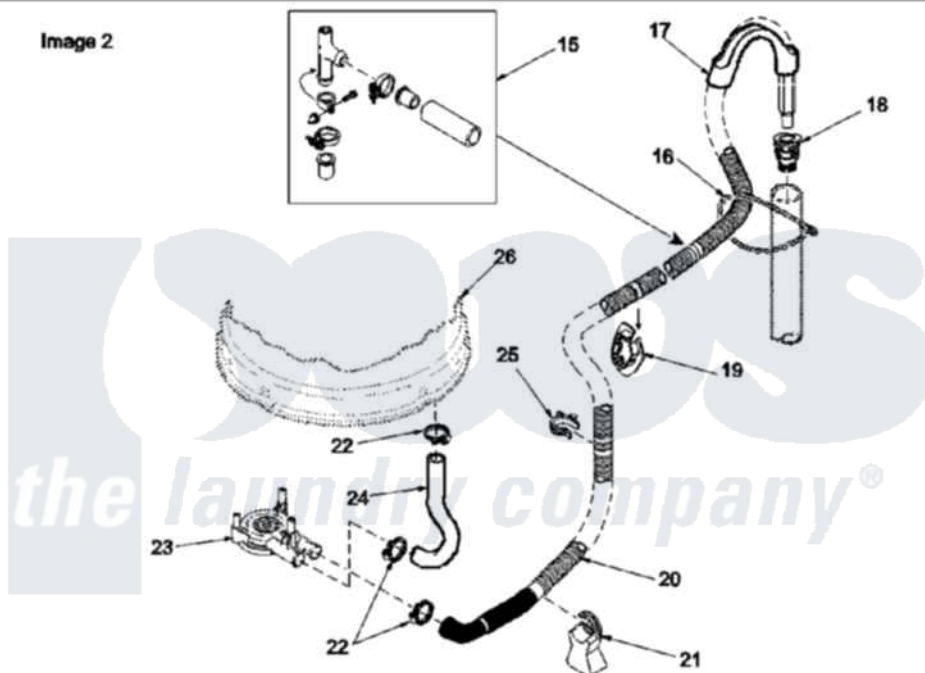

Amana LWC80AW (BOM: PLWC80AW) 08 - MIXING VALVE AND HOSES

Image 1

Image 2

Amana [Residential Amana LWC80AW \(BOM: PLWC80AW\) Washer Parts](#) Parts Diagram 08 - MIXING VALVE AND HOSES

[Click on the part number to view part](#)

Item	Original Part Number	Replaced By	Status	Part Description
1	38155			Hose, Mix Valve To TU
2	503661	27001200		Screw
3	29210			Hose Clamp
4	34475WP	38612WP		Kit-Servic
5	37502	39169		Assembly Tub Cover Gasket And Channel
6	28330P	202860		Inlet Hose Assembly
"	20618	21001467		Hose- 10'
"	20617		Not Available	HOSE, INLET (8 FT)
7	28605	22002960		Strainer, Washer Inlet
8	20290	Y013783		Washer, Inlet Hose
9	34972	39407		Bracket, Valve
10	24122	22002960		Strainer, Washer Inlet
11	38495	R0131578		Valve-Inlet
12	501086	90767		Screw, 8A X 3/8 HeX Washer Head Tapping

13	34500	22001900	Preventer, Back Flow
14	36801	596669	Clamp, Manifold
15	562P3	76660	Break-Sphn
16	33489	8539404	Tie-Wire
17	33615	22003814	Retainer, Drain Hose
18	36878	40008101	Adapter, Standpipe
19	32219		Relief, Strain
20	38062	40053901	Hose, Drain
21	38732	40044901	Stand, Hose
22	36802	285655	Clamp, Hose
23	36863P	27001233	Pump
24	38351	40094201	Hose, Tub To Pump
25	36014		Clip, Retainer-Hose
26	Y00000000	Not Available	SEE NOTE SEE NOTE OUTER TUB