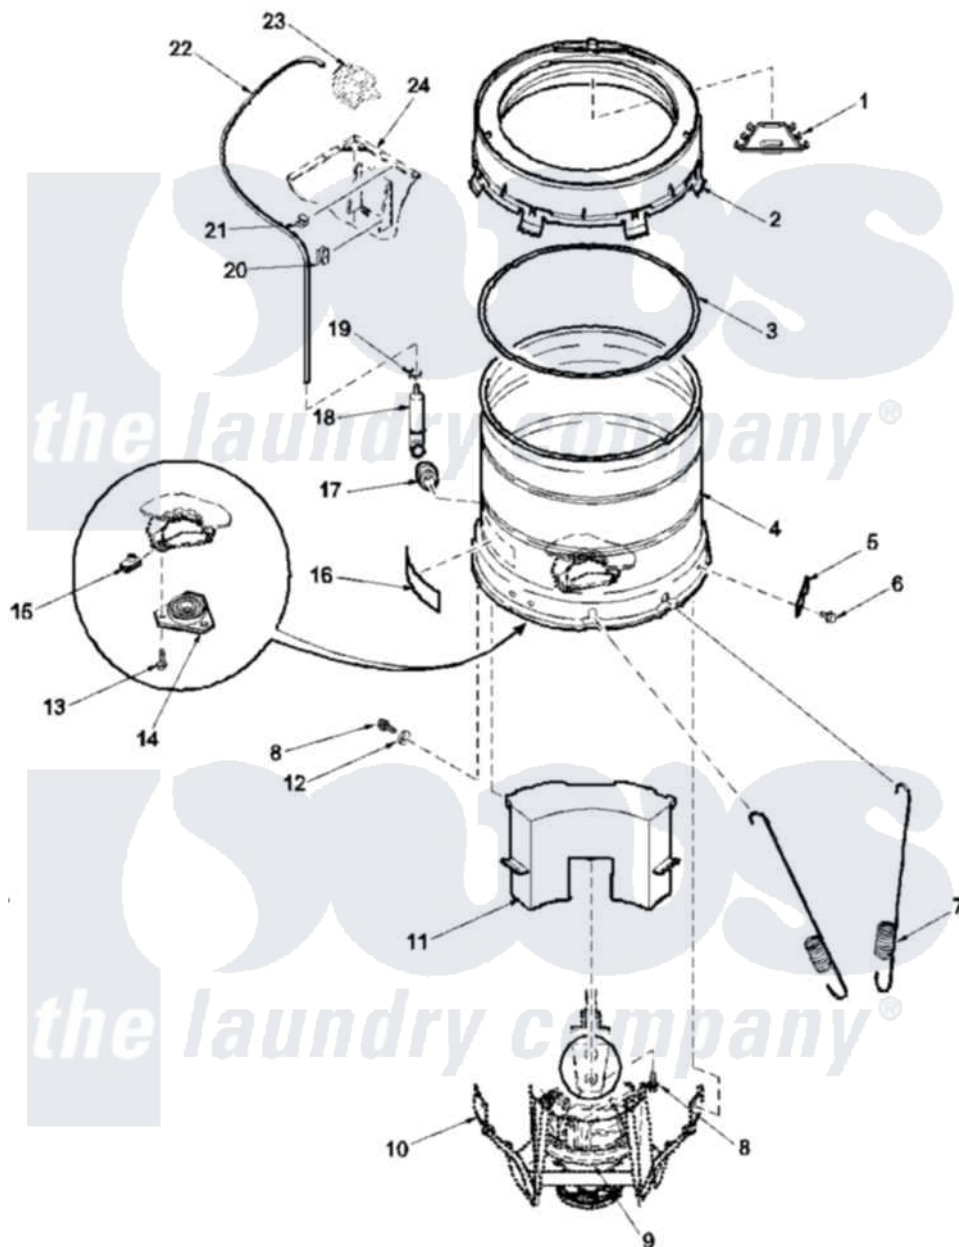

Amana LWC80AW (BOM: PLWC80AW) 10 - OUTER TUB, COVER, PRESSURE TUBE

Amana Residential Amana LWC80AW (BOM: PLWC80AW) Washer Parts Parts Diagram 10 - OUTER TUB, COVER, PRESSURE TUBE

[Click on the part number to view part](#)

Item	Original Part Number	Replaced By	Status	Part Description
1	39079		Not Available	CHANNEL, WATER
2	37502	39169		Assembly Tub Cover Gasket And Channel
3	38359			Gasket, Tub Cover Large
4	37813P			Tub, Outer-Tall
5	27926			Plate, Leg .063
6	35369	40128701		Screw, 5/16-18 X .50
7	37575	40045202		Spring, Tall Tub
8	37766	40064301		Screw, 1/4-15 x 3/4 Hex
9	38165P	12002177		Transmison
10	39253			Assembly, Weld And Bearing
11	38770		Not Available	ASSY, COUNTERWEIGHT
12	37767	60096-8		Rail Shelf Support
13	36991	3400500		Bolt, 3405245 5/16-18 X 3/4
14	27182	40004201P		Main Bearing Assembly

15	27222		Nut, Retainer 5/16-18
16	500049		Not Available STICKER
17	29175	40037801	Grommet
18	30907	40008501	Assembly, Pressure Bulb
19	Y22294	596669	Clamp, Manifold
20	36985		Not Available CLIP, HOSE
21	21036		Clip, Cable
22	29213	39125	Tubing 31
23	Y00000000		Not Available SEE NOTE SEE NOTE PRESSURE SWITCH
24	34475WP	38612WP	Kit-Servic