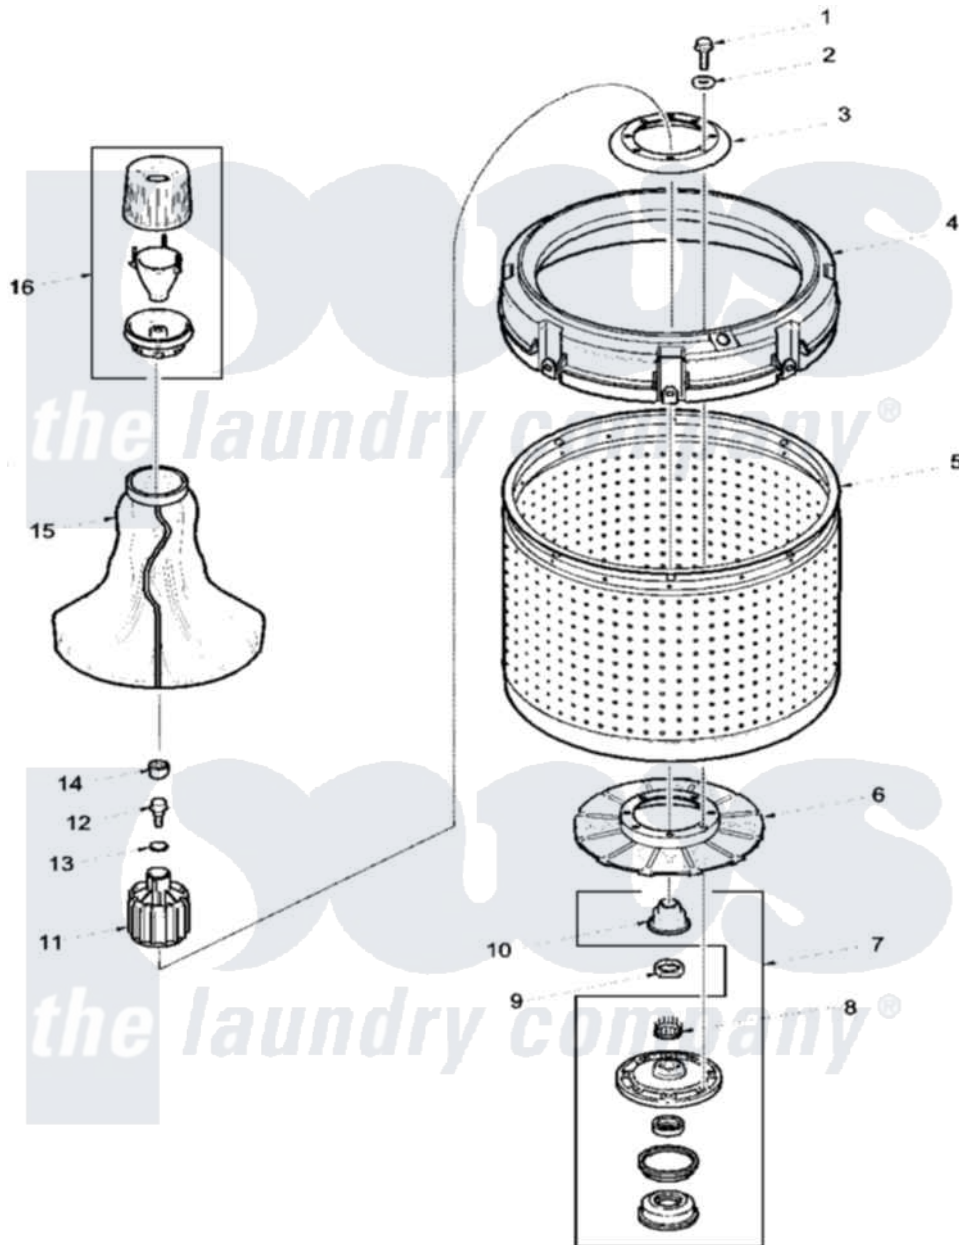

Amana LWC90AW (BOM: PLWC90AW) 01 - AGITATOR, DRIVE BELL, WASHTUB AND HUB

Amana Residential Amana LWC90AW (BOM: PLWC90AW) Washer Parts Parts Diagram 01 - AGITATOR, DRIVE BELL, WASHTUB AND HUB
 Click on the part number to view part

Item	Original Part Number	Replaced By	Status	Part Description
1	27202	W10116787		Screw
2	28094			Gasket
3	39113	R9900144		Kit- Wash
4	37411	27001052		Balance Ring
5	646P3	R9900552		Hub And Seal
6	29728	40008301		Insert, Spline
7	Y29220	40016301		Nut, Lock
8	36425	40016101		Seal, Bell Drive
9	39136P	R9900144		Kit- Wash
10	39112	39371		Filter Lin
11	36443P	R9900189		Kit, Drive Bell And Seal
12	34288	40065102		Screw, Shoulder 1/4
13	36472			O-Ring
14	36511	40008401		Plug, Bell
15	Y39156	40000501W		Agitator, Flex Vane