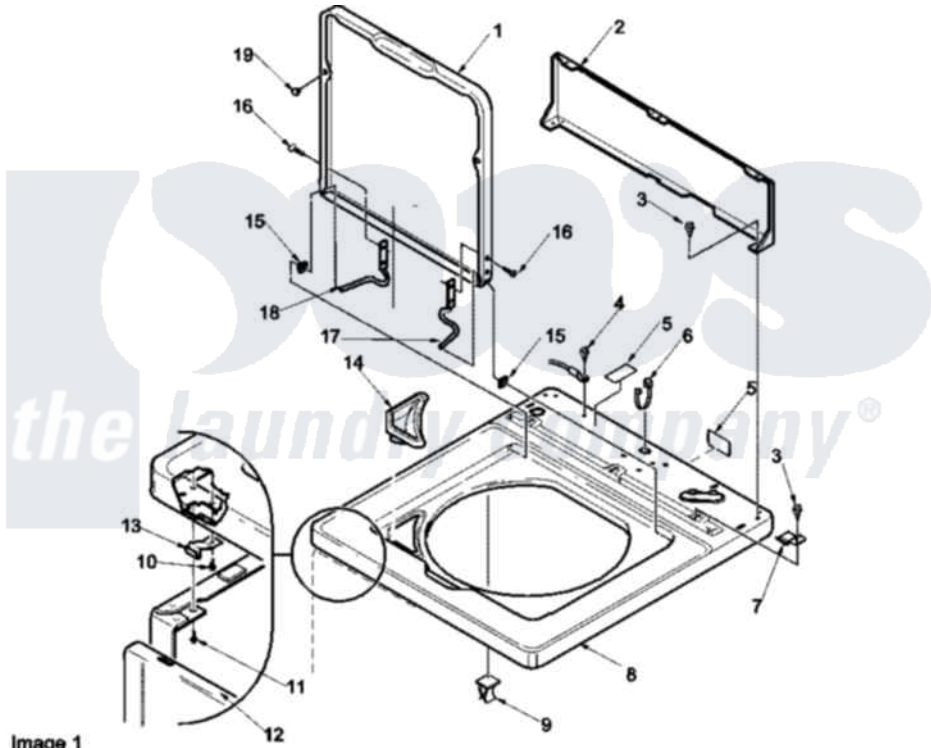

Amana LWC90AW (BOM: PLWC90AW) 03 - CABINET TOP, DOOR, AND DOOR SWITCH

Image 1

Image 2

Amana Residential Amana LWC90AW (BOM: PLWC90AW) Washer Parts Parts Diagram 03 - CABINET TOP, DOOR, AND DOOR SWITCH
 Click on the part number to view part

Item	Original Part Number	Replaced By	Status	Part Description
1	37827WP		Not Available	LOADING DOOR
2	37782			Control Hood Back Panel
3	23962	W10116760		Screw
4	52909			Screw, 10B-16 X 1/2 HeX
5	24903		Not Available	STICKER,DISCONNECT POW
6	21903	211881		Grommet, Cord Part Not Used-Gas Models Only
7	35887	40063901		Clip, Hold Down
8	37992WP			Top, Home W/Bleach
9	36519		Not Available	CLIP
10	501086	90767		Screw, 8A X 3/8 HeX Washer Head Tapping
11	Y31644	27001200		Screw
12	38238WP	38335WP		Panel Frontw/Carton
13	38271	40034202		Clip, Spring