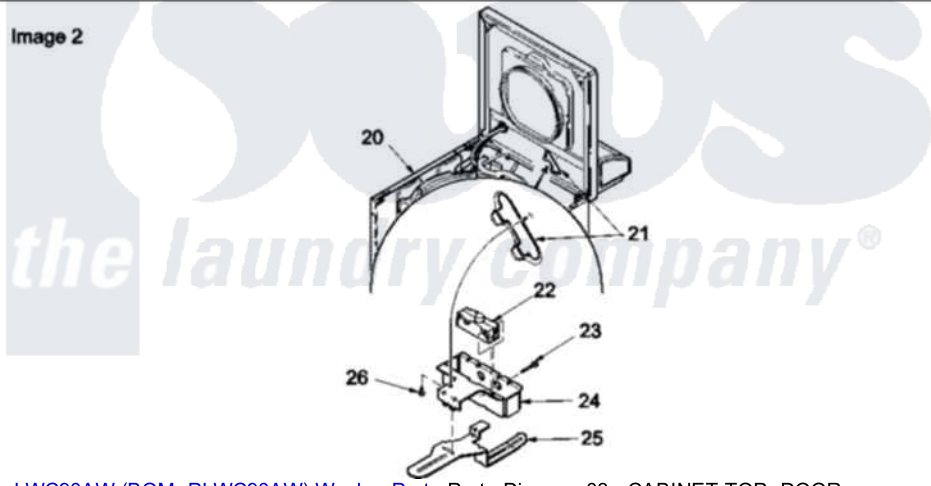

Amana LWC90AW (BOM: PLWC90AW) 03 - CABINET TOP, DOOR, AND DOOR SWITCH

Image 1

Image 2

Amana Residential Amana LWC90AW (BOM: PLWC90AW) Washer Parts Parts Diagram 03 - CABINET TOP, DOOR, AND DOOR SWITCH
 Click on the part number to view part

Item	Original Part Number	Replaced By	Status	Part Description
1	37827WP		Not Available	LOADING DOOR
2	37782			Control Hood Back Panel
3	23962	W10116760		Screw
4	52909			Screw, 10B-16 X 1/2 HeX
5	24903		Not Available	STICKER,DISCONNECT POW
6	21903	211881		Grommet, Cord Part Not Used-Gas Models Only
7	35887	40063901		Clip, Hold Down
8	37992WP			Top, Home W/Bleach
9	36519		Not Available	CLIP
10	501086	90767		Screw, 8A X 3/8 HeX Washer Head Tapping
11	Y31644	27001200		Screw
12	38238WP	38335WP		Panel Frontw/Carton
13	38271	40034202		Clip, Spring