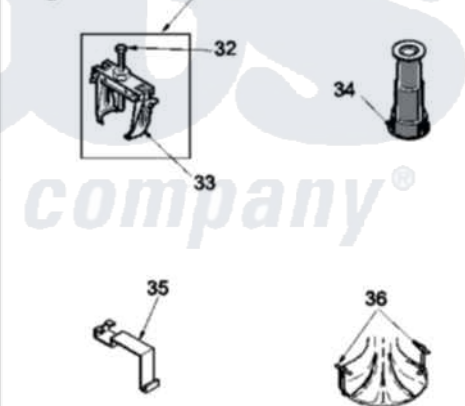

Amana LWC90AW (BOM: PLWC90AW) 06 - FRONT PANEL, BASE, AND SPECIAL TOOLS

Image 1

Image 2

Image 3

Amana Residential Amana LWC90AW (BOM: PLWC90AW) Washer Parts Diagram 06 - FRONT PANEL, BASE, AND SPECIAL TOOLS

[Click on the part number to view part](#)

Item	Original Part Number	Replaced By	Status	Part Description
1	Y56128			Pad, Bumper
2	56079	505187		Locator, Panel
3	32671	Y014874		Screw, Idler Arm And Sleeve
4	36226			Pad, Bumper .25
5	34499		Not Available	SCREW, No.10B X 1/4 TAP IN HX
6	51784		Not Available	SCREW,10B-16 X 1/2 HEX
7	Y27103			Hinge, Hold-Down Lug
8	34475WP	38612WP		Kit-Servic
9	27196	27001200		Screw
10	34443			Assembly, Leg And Stabilier
11	35148		Not Available	SCREW,1/4-14 X 3/8 HX HD
12	36036		Not Available	BRACKET,SLL-RIGHT
13	37807	39788		Assembly- Base
14	Y21899	40038101		Nut, Leg

15	34318	40016001	Foot, Rubber
16	Y34319	22003428	Leg, Adjustable
17	37937	40037401	Ring, Friction
18	36037		Bracket, SII-Left
19	32671	Y014874	Screw, Idler Arm And Sleeve
20	28102		Locator, Panel
21	38272	40034101	Screw, No.12bx1/2
22	38238WP	38335WP	Panel Frontw/Carton
23	Y35097		Not Available BRACE, FRT PNL
24	38039	27001185	Brace- Shp
25	38149	27001185	Brace- Shp
26	289P4	321P4	Hook, Spring
27	306P4		Hex Wrench
28	282P4		T25 Tamper Resistant Bit
29	24161		Torx Bit Holder
30	305P4		Not Available TOOL, TRANSMISSION PI
31	294P4		Bell Tool
32	294P4B		Drive Bell Bolt
33	294P4A		Jaw, Drive Bell Tool
34	293P4		Seal Tool
35	273P4		Tub Cover Gasket Tool
36	254P4P		Agitator Hooks
NI	555P3	725P3	Kit
"	38642	40100901	Assembly, Wire Harness Hood
"	38771		Assembly, Wire Harness-BA