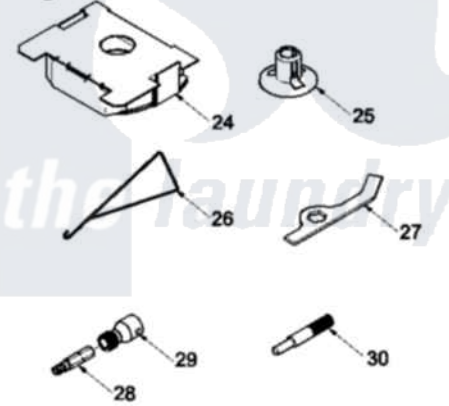

Amana LWC90AW (BOM: PLWC90AW) 06 - FRONT PANEL, BASE, AND SPECIAL TOOLS

Image 1

Image 2

Image 3

Amana Residential Amana LWC90AW (BOM: PLWC90AW) Washer Parts Diagram 06 - FRONT PANEL, BASE, AND SPECIAL TOOLS

[Click on the part number to view part](#)

Item	Original Part Number	Replaced By	Status	Part Description
1	Y56128			Pad, Bumper
2	56079	505187		Locator, Panel
3	32671	Y014874		Screw, Idler Arm And Sleeve
4	36226			Pad, Bumper .25
5	34499		Not Available	SCREW, No.10B X 1/4 TAP IN HX
6	51784		Not Available	SCREW,10B-16 X 1/2 HEX
7	Y27103			Hinge, Hold-Down Lug
8	34475WP	38612WP		Kit-Servic
9	27196	27001200		Screw
10	34443			Assembly, Leg And Stabilier
11	35148		Not Available	SCREW,1/4-14 X 3/8 HX HD
12	36036		Not Available	BRACKET,SLL-RIGHT
13	37807	39788		Assembly- Base
14	Y21899	40038101		Nut, Leg

15	34318	40016001	Foot, Rubber
16	Y34319	22003428	Leg, Adjustable
17	37937	40037401	Ring, Friction
18	36037		Bracket, SII-Left
19	32671	Y014874	Screw, Idler Arm And Sleeve
20	28102		Locator, Panel
21	38272	40034101	Screw, No.12bx1/2
22	38238WP	38335WP	Panel Frontw/Carton
23	Y35097		Not Available BRACE, FRT PNL
24	38039	27001185	Brace- Shp
25	38149	27001185	Brace- Shp
26	289P4	321P4	Hook, Spring
27	306P4		Hex Wrench
28	282P4		T25 Tamper Resistant Bit
29	24161		Torx Bit Holder
30	305P4		Not Available TOOL, TRANSMISSION PI
31	294P4		Bell Tool
32	294P4B		Drive Bell Bolt
33	294P4A		Jaw, Drive Bell Tool
34	293P4		Seal Tool
35	273P4		Tub Cover Gasket Tool
36	254P4P		Agitator Hooks
NI	555P3	725P3	Kit
"	38642	40100901	Assembly, Wire Harness Hood
"	38771		Assembly, Wire Harness-BA