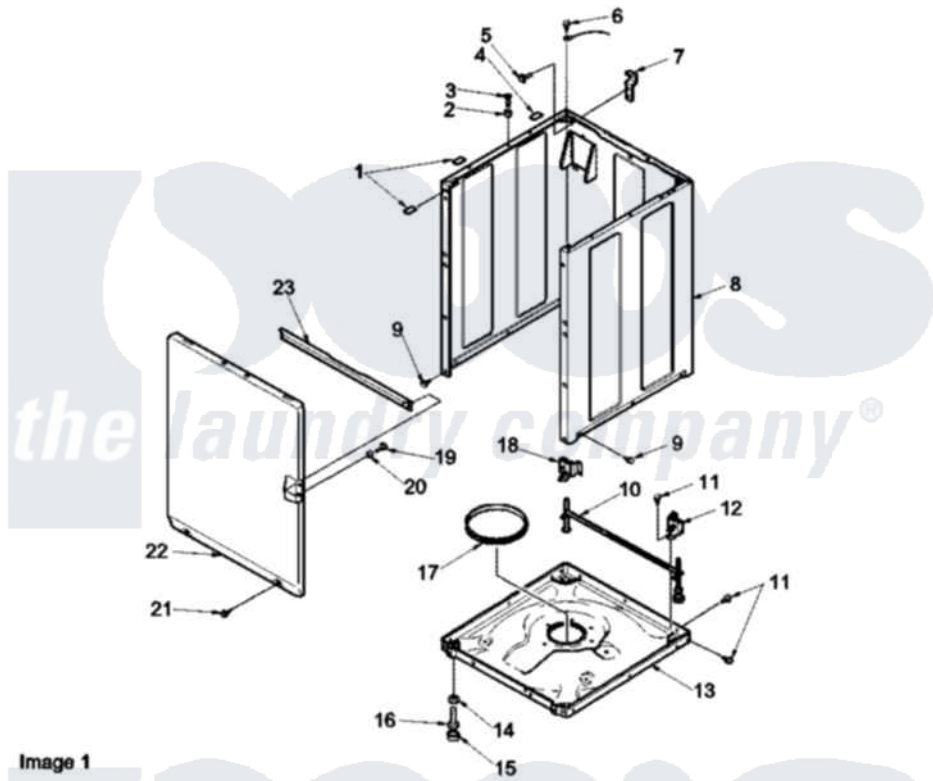

Amana LWC90AW (BOM: PLWC90AW) 06 - FRONT PANEL, BASE, AND SPECIAL TOOLS

Image 1

Image 2

Image 3

Amana Residential Amana LWC90AW (BOM: PLWC90AW) Washer Parts Diagram 06 - FRONT PANEL, BASE, AND SPECIAL TOOLS

[Click on the part number to view part](#)

Item	Original Part Number	Replaced By	Status	Part Description
1	Y56128			Pad, Bumper
2	56079	505187		Locator, Panel
3	32671	Y014874		Screw, Idler Arm And Sleeve
4	36226			Pad, Bumper .25
5	34499		Not Available	SCREW, No.10B X 1/4 TAP IN HX
6	51784		Not Available	SCREW,10B-16 X 1/2 HEX
7	Y27103			Hinge, Hold-Down Lug
8	34475WP	38612WP		Kit-Servic
9	27196	27001200		Screw
10	34443			Assembly, Leg And Stabilier
11	35148		Not Available	SCREW,1/4-14 X 3/8 HX HD
12	36036		Not Available	BRACKET,SLL-RIGHT
13	37807	39788		Assembly- Base
14	Y21899	40038101		Nut, Leg