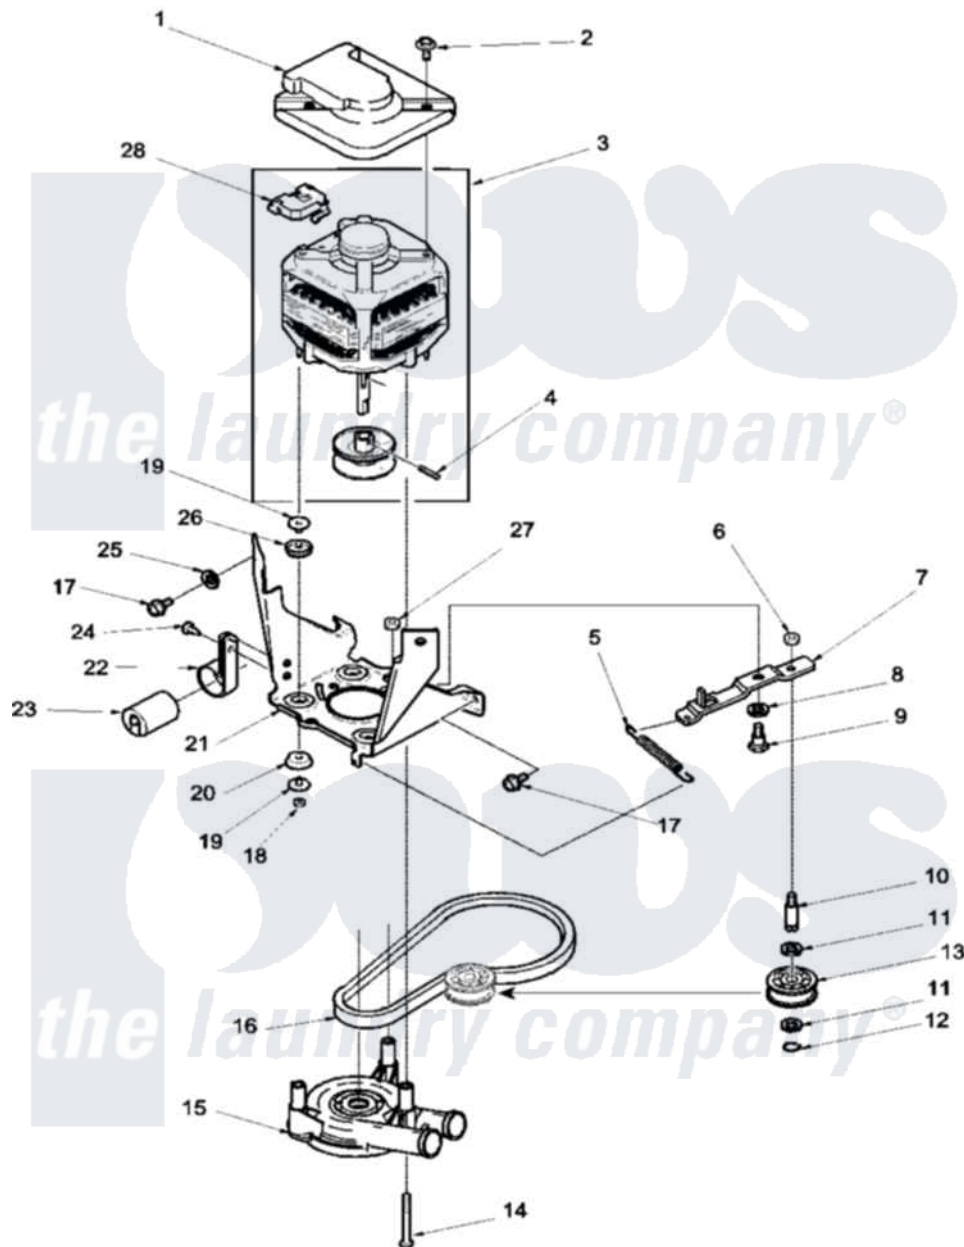

# Amana LWC90AW (BOM: PLWC90AW) 09 - MOTOR, BELT, PUMP, AND IDLER ASSY

Amana Residential Amana LWC90AW (BOM: PLWC90AW) Washer Parts Parts Diagram 09 - MOTOR, BELT, PUMP, AND IDLER ASSY

[Click on the part number to view part](#)

| Item | Original Part Number  | Replaced By              | Status | Part Description        |
|------|-----------------------|--------------------------|--------|-------------------------|
| 1    | 34754                 | <a href="#">40112301</a> |        | Shield, Motor           |
| 2    | 36639                 | <a href="#">4312464</a>  |        | Screw                   |
| 3    | 38037                 | <a href="#">12002133</a> |        | Motor-Drive             |
| 4    | <a href="#">10416</a> |                          |        | Pin, Roll               |
| 5    | 38012                 | <a href="#">40061401</a> |        | Spring, Idler Lever     |
| 6    | 28803                 | <a href="#">2221070</a>  |        | Clamp, Nylon            |
| 7    | 38011                 | <a href="#">40041002</a> |        | Lever, Idler            |
| 8    | 81392                 | <a href="#">40054701</a> |        | Washer                  |
| 9    | 27229                 | <a href="#">40038901</a> |        | Screw, 1/4-20           |
| 10   | 38228                 | <a href="#">56461</a>    |        | Shaft                   |
| 11   | <a href="#">52549</a> |                          |        | Washer, 501 ID X3/4 Odx |
| 12   | <a href="#">23748</a> |                          |        | Ring, Retaining         |
| 13   | 38225                 | <a href="#">40045001</a> |        | Idler Pulley Assembly   |
| 14   | Y34565                | <a href="#">40063701</a> |        | Screw, 10-16 x 1.75     |
| 15   | 36863P                | <a href="#">27001233</a> |        | Pump                    |