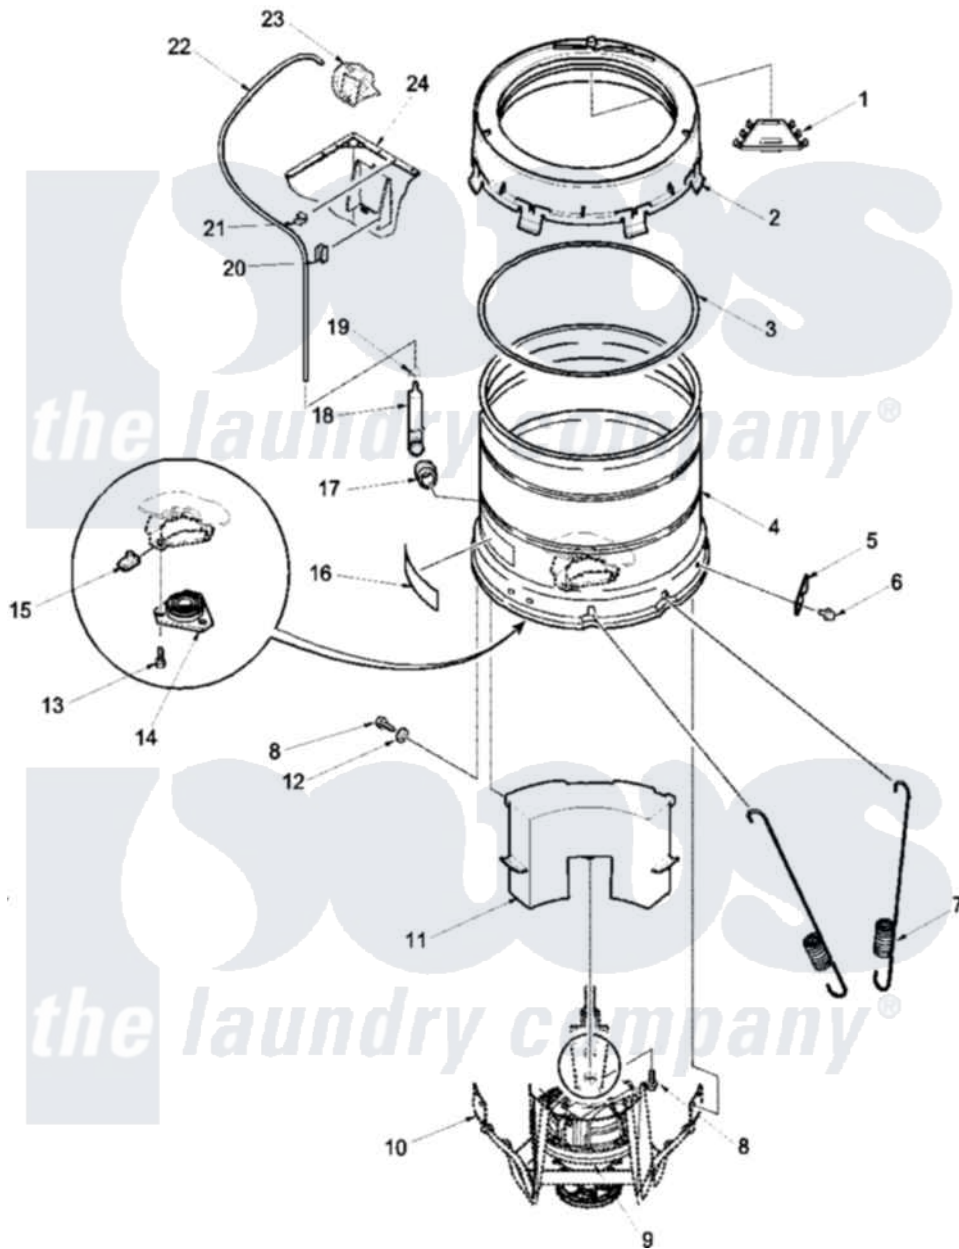

Amana LWC90AW (BOM: PLWC90AW) 10 - OUTER TUB, COVER, PRESSURE TUBE

Amana Residential Amana LWC90AW (BOM: PLWC90AW) Washer Parts Parts Diagram 10 - OUTER TUB, COVER, PRESSURE TUBE

[Click on the part number to view part](#)

Item	Original Part Number	Replaced By	Status	Part Description
1	38861			Channel, Water Inlet
2	37502	39169		Assembly Tub Cover Gasket And Channel
3	38359			Gasket, Tub Cover Large
4	37813P			Tub, Outer-Tall
5	27926			Plate, Leg .063
6	35369	40128701		Screw, 5/16-18 X .50
7	37575	40045202		Spring, Tall Tub
8	37766	40064301		Screw, 1/4-15 x 3/4 Hex
9	Y00000000		Not Available	SEE NOTE SEE NOTE TRANSMISSION ASSY
10	Y00000000		Not Available	SEE NOTE SEE NOTE WELDMENT AND BEARING ASSY(INCLUDES 28944R BEARING)
11	38770		Not Available	ASSY, COUNTERWEIGHT
12	37767	60096-8		Rail Shelf Support

13	36991	3400500	Bolt, 3405245 5/16-18 X 3/4
14	27182	40004201P	Main Bearing Assembly
15	27222		Nut, Retainer 5/16-18
16	500049	Not Available	STICKER
17	29175	40037801	Grommet
18	30907	40008501	Assembly, Pressure Bulb
19	Y22294	596669	Clamp, Manifold
20	36985	Not Available	CLIP, HOSE
21	21036		Clip, Cable
22	33324		Pressure Hose 38"
23	Y00000000	Not Available	SEE NOTE SEE NOTE PRESSURE SWITCH
24	34475WP	38612WP	Kit-Servic