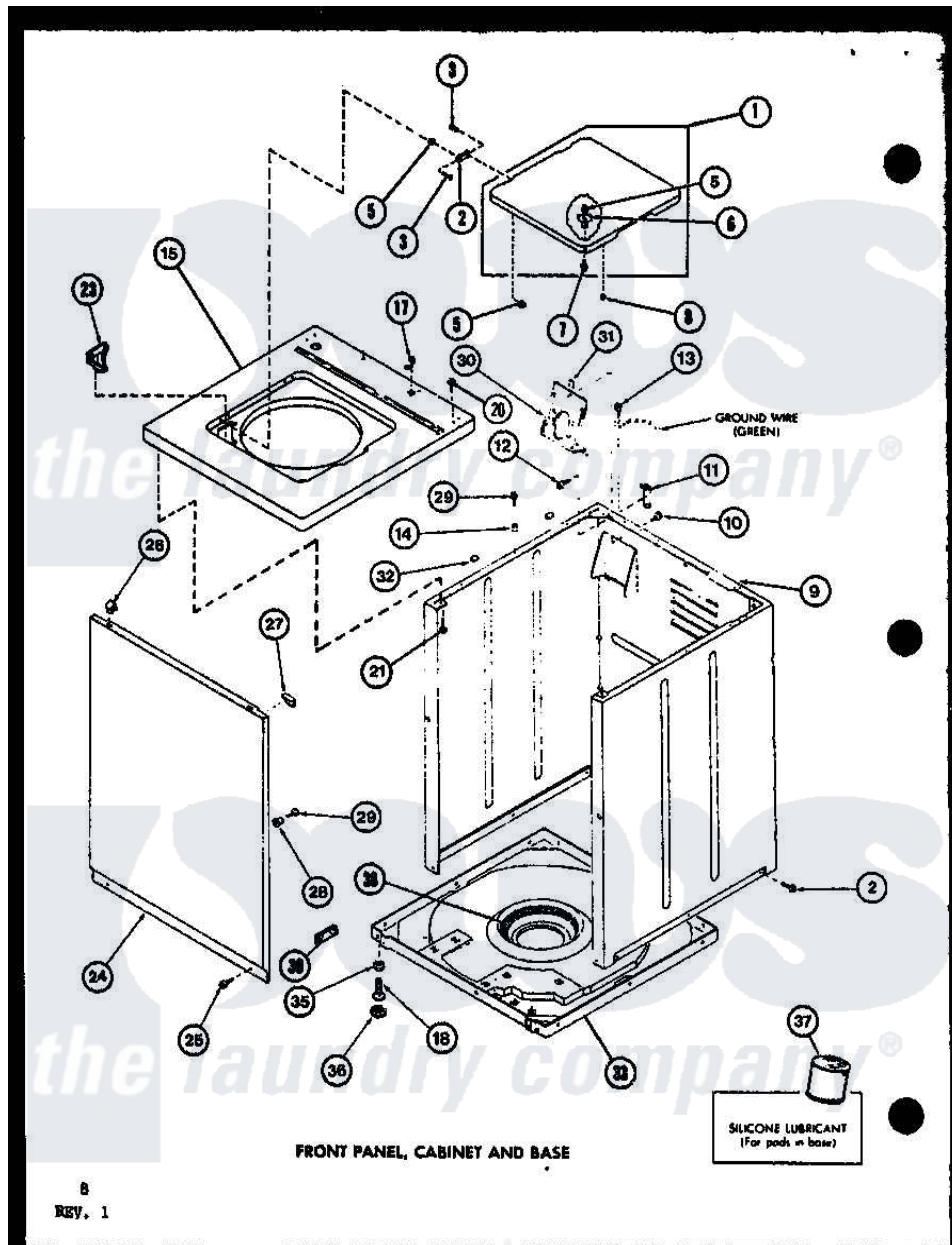

# Amana LWD250 (BOM: P7762105W W) 01 - FRONT PANEL

Amana [Residential Amana LWD250 \(BOM: P7762105W W\) Washer Parts](#) Parts Diagram 01 - FRONT PANEL

Click on the part number to view part

Item	Original Part Number	Replaced By	Status	Part Description
1	R0603104		Not Available	LID ASSY
"	R0603105		Not Available	LID ASSY
"	R0603106	<a href="#">31316WP</a>		Assembly
2	R0605502	<a href="#">21583</a>		Hinge
3	R0600007	<a href="#">22649</a>		Screw, 8-32 X 13/32 FI
5	R0601002	<a href="#">21752</a>		Nut, 8-32 Hex Brilock
6	<a href="#">R0603504</a>			Actuator, Door Switch
7	R0600008	<a href="#">26769</a>		Assembly, Screw And Washer
8	R0606501	<a href="#">40038001</a>		Bumper
9	R0603090	<a href="#">38612LP</a>		Kit Service Cabinet
"	R0603115	<a href="#">38612WP</a>		Kit-Servic
10	R0600009		Not Available	SCREW
11	R0605528	<a href="#">Y27103</a>		Hinge, Hold-Down Lug
12	R0600032	<a href="#">3390631</a>		Screw, 10-16 X 3/8
13	R0600033	<a href="#">489464</a>		Screw
14	R0603524	<a href="#">505187</a>		Locator, Panel