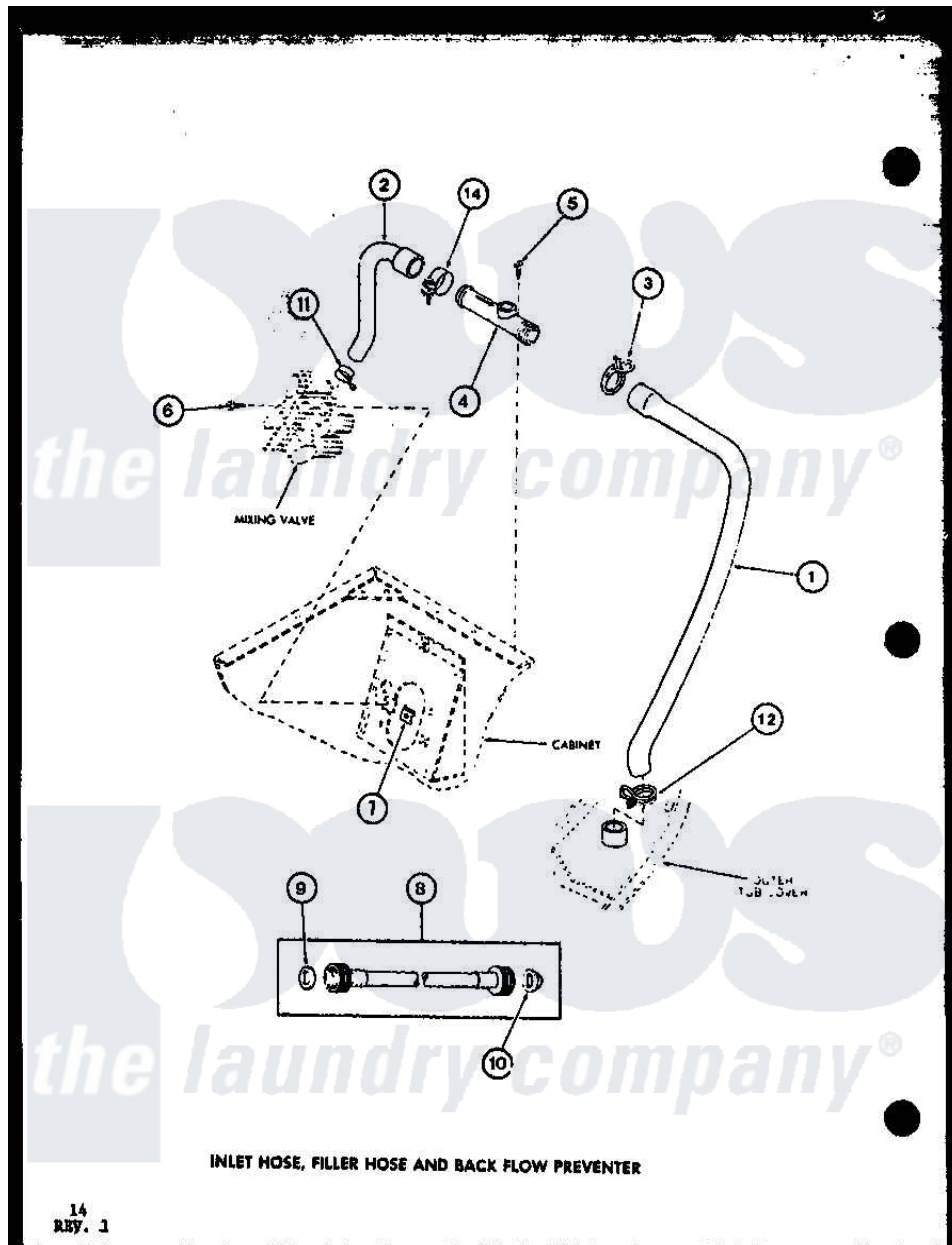

Amana LWD250 (BOM: P7762105W W) 02 - INLET HOSE

Amana Residential Amana LWD250 (BOM: P7762105W W) Washer Parts Parts Diagram 02 - INLET HOSE
 Click on the part number to view part

Item	Original Part Number	Replaced By	Status	Part Description
1	R0606548	31140		Hose, Water Inlet
2	R0606503	27183		Hose, Mixing Valve
3	R0601541	285655		Clamp, Hose
4	R0605507	34280		Assembly, Backflow Prevento
5	R0600004	W10116760		Screw
6	R0600009		Not Available	SCREW
7	R0601007	54038		NUt, Speed U-Type
8	R0606504	202860		Inlet Hose Assembly
9	R0600505	Y013783		Washer, Inlet Hose
10	R0600504	22002960		Strainer, Washer Inlet
11	R0601505	285655		Clamp, Hose
12	R0601542	29210		Hose Clamp
14	R0601505	285655		Clamp, Hose