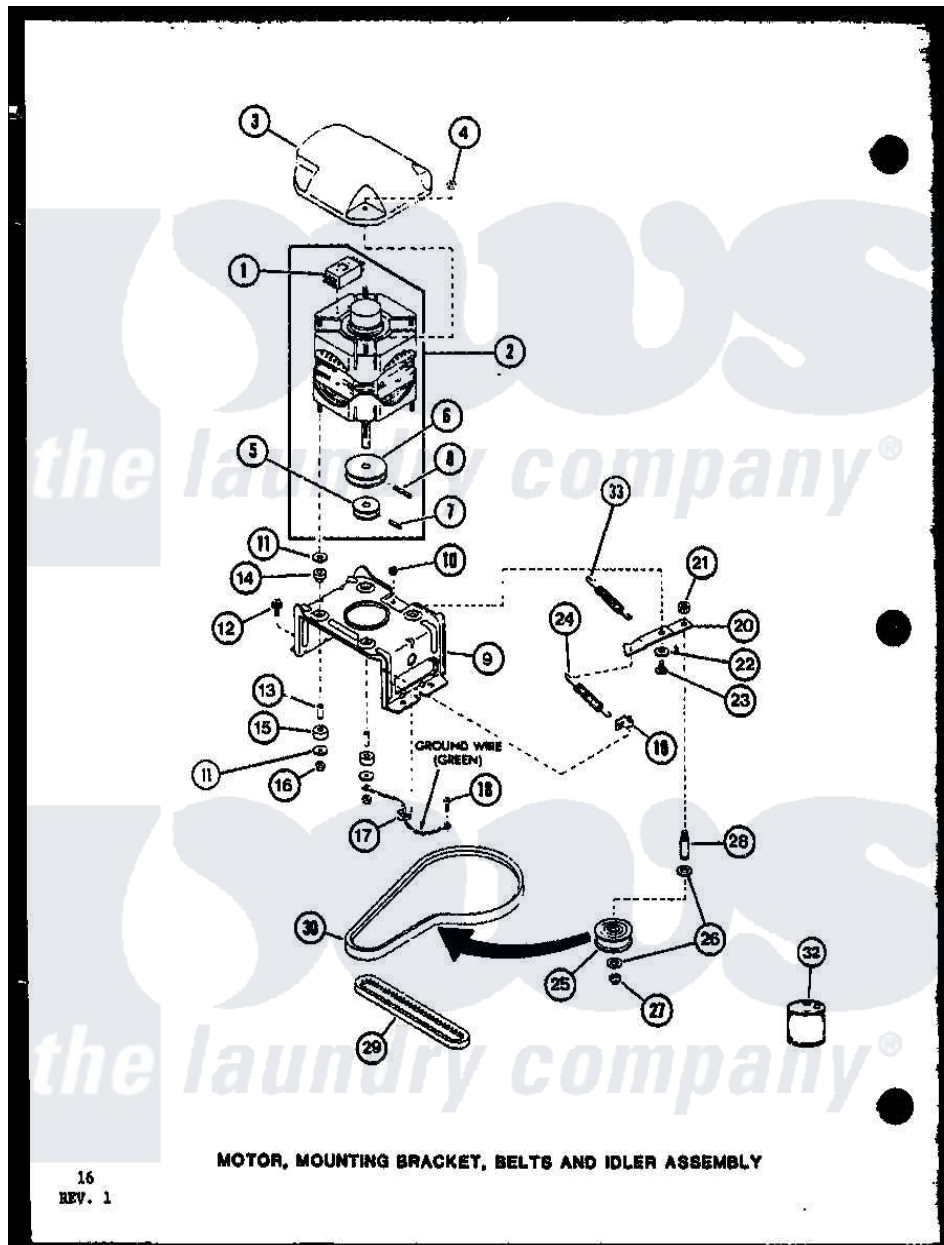

Amana LWD250 (BOM: P7762105W W) 04 - MOTOR

Amana Residential Amana LWD250 (BOM: P7762105W W) Washer Parts Parts Diagram 04 - MOTOR
 Click on the part number to view part

Item	Original Part Number	Replaced By	Status	Part Description
1	R0602509		Not Available	24140 SWITCH
"	R0602511	Y24149		Switch, Motor
2	R0607002	27179P		Motor-Drve
3	R0603011	27136		Shield, Motor
4	R0601008	27201		Locknut
5	R0609501		Not Available	PULLEY, MOTOR
6	R0609502		Not Available	PULLEY, MOTOR
7	R0601508	10416		Pin, Roll
8	R0601509		Not Available	ROLL PIN
9	R0605514		Not Available	MOTOR MTG BRACKET
10	R0601011	27001225		Nut, Jam Mid Lock 1/4-20
11	R0600510		Not Available	WASHER
12	R0600098	27001200		Screw
13	R0603511		Not Available	SPACER
14	R0606509		Not Available	RUBBER MTG
15	R0606510		Not Available	RUBBER MTG

16	YR0601010	23604	Nut, Hex 10-32 Lock
17	R0601507	B5733302	Clip, Ground
18	R0600017		Not Available SCREW
19	R0601539	28849	Clip, Spring
20	R0605684	40041002	Lever, Idler
21	R0601031	358160	Nut
22	R0600506	40054701	Washer
23	R0600016	40038901	Screw, 1/4-20
24	R0605539	37366	Spring, Idler
25	R0609508		Not Available PULLEY, IDLER
26	R0600552	Y29443	Washer, Felt
27	R0601527	23748	Ring, Retaining
28	R0605538	28802	Shaft, Idler
29	R0606507	27155	Belt, Pump
30	R0606539	28808	Belt, Agitate And Spin
31	R0600526	52549	Washer, 501 ID X3/4 Odx
32	R0608011		Not Available HI TEMP LUBE
33	R0605683		Not Available SPRING, HELPER