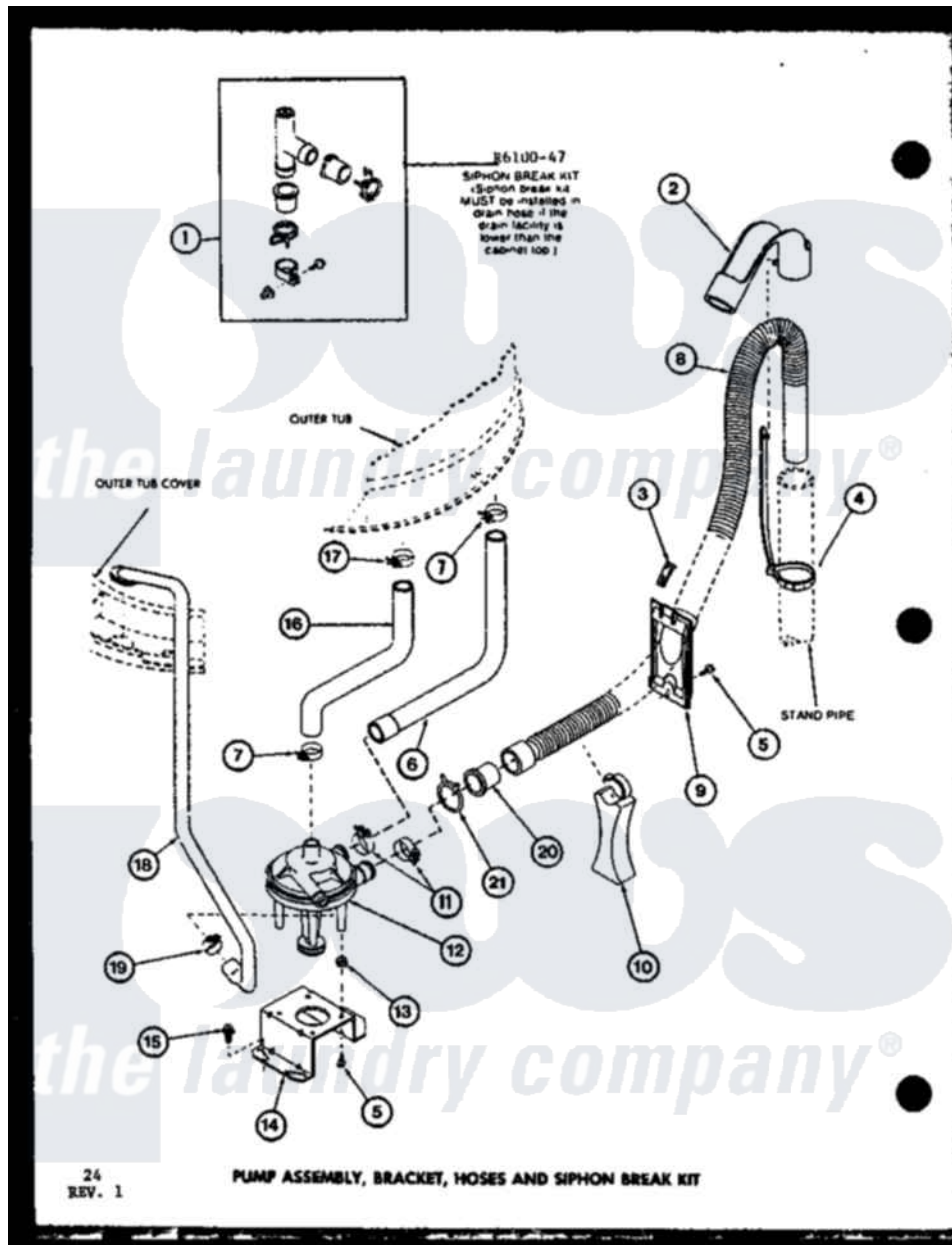

# Amana LWD250 (BOM: P7762105W W) 09 - PUMP ASSY

Amana Residential Amana LWD250 (BOM: P7762105W W) Washer Parts Parts Diagram 09 - PUMP ASSY  
 Click on the part number to view part

Item	Original Part Number	Replaced By	Status	Part Description
1	R0610047	<a href="#">76660</a>		Break-Sphn
2	R0603546	<a href="#">22003814</a>		Retainer, Drain Hose
3	R0601545		Not Available	CLIP, HOSE RETAINER
4	R0603548	<a href="#">8539404</a>		Tie-Wire
5	R0600029	<a href="#">27001200</a>		Screw
6	R0606514		Not Available	HOSE
7	R0601515	<a href="#">285655</a>		Clamp, Hose
8	R0606547	<a href="#">39952</a>		Hose- Drai
9	R0603544		Not Available	HOSE RETAINER
10	R0603547		Not Available	HOSE SUPPORT
11	R0601516	<a href="#">285655</a>		Clamp, Hose
12	R0610501	<a href="#">31968</a>		Assembly, Pump NA
13	R0601014	<a href="#">31098</a>		Screw, 10-10 5/8 Unslot
14	R0605524	<a href="#">27105</a>		Bracket, Pump Mounting
15	R0600098	<a href="#">27001200</a>		Screw
16	R0606513		Not Available	HOSE

17	R0601505	<a href="#">285655</a>	Clamp, Hose
18	R0606512		RECIRCULATING HOSE
19	R0601517	<a href="#">285655</a>	Clamp, Hose
20	R0603545		HOSE ADAPTER
21	R0601544		HOSE CLAMP