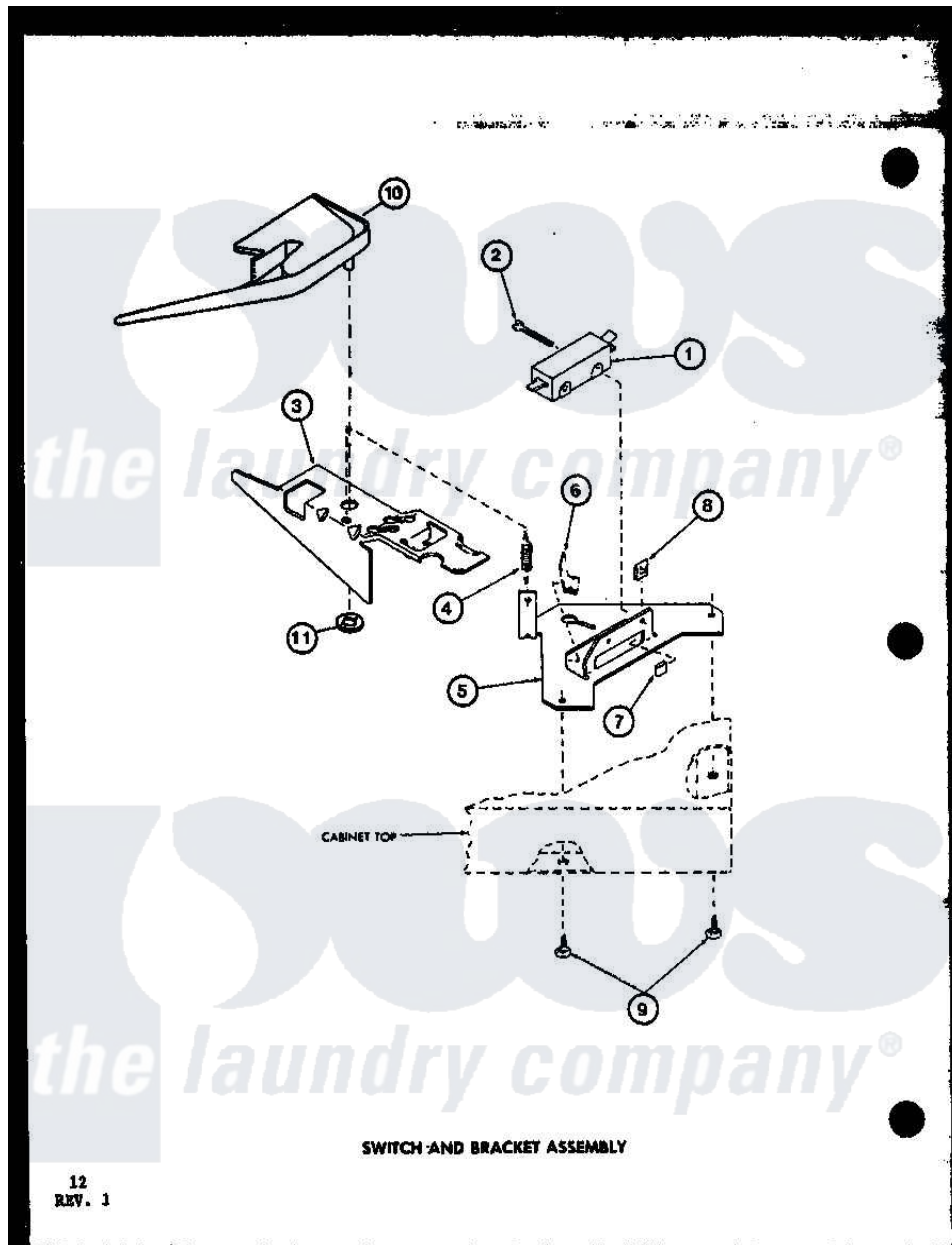

Amana LWD250 (BOM: P7762105W W) 10 - SWITCH AND BRACKET ASSY

SWITCH AND BRACKET ASSEMBLY

12
REV. 1

Amana [Residential Amana LWD250 \(BOM: P7762105W W\) Washer Parts](#) Parts Diagram 10 - SWITCH AND BRACKET ASSY

[Click on the part number to view part](#)

Item	Original Part Number	Replaced By	Status	Part Description
1	R0602507	27612		Switch, Lid
2	R0600011		Not Available	SCREW
3	R0605504	27602		Lever, Out-Of-Bal Switch
4	R0605506		Not Available	SPRING
5	R0605505		Not Available	BRACKET
6	R0601503		Not Available	U-CLIP
7	R0601504	27610		Clip, U
8	R0601006		Not Available	NUT
9	R0600012	489464		Screw
10	R0605671		Not Available	SWITCH SHIELD
11	R0601032	29043		Nut, Push