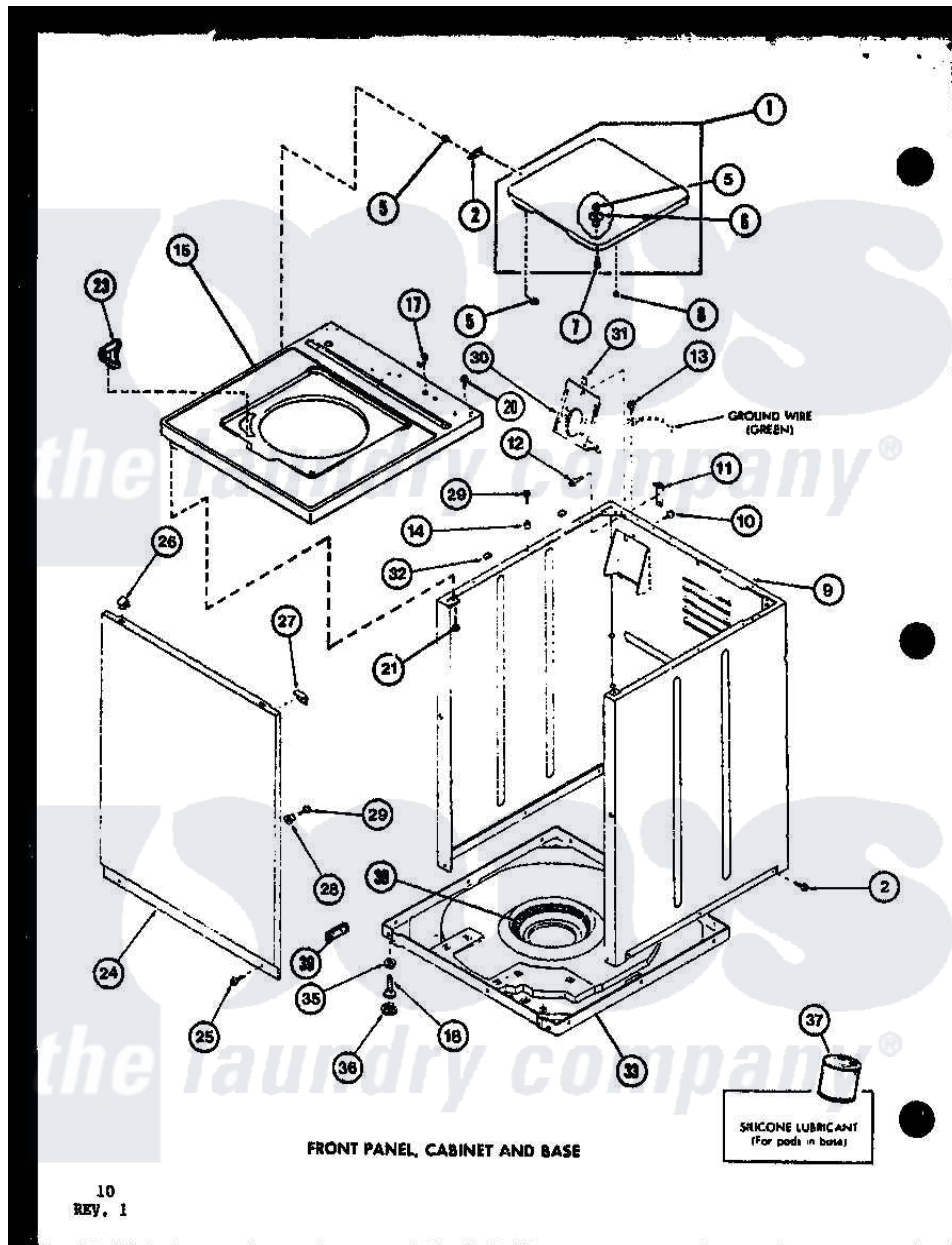

Amana LWD250 (BOM: P7762107W W) 01 - FRONT PANEL

Amana Residential Amana LWD250 (BOM: P7762107W W) Washer Parts Parts Diagram 01 - FRONT PANEL

Click on the part number to view part

Item	Original Part Number	Replaced By	Status	Part Description
1	R0603147		Not Available	LID "W"
"	R0603146		Not Available	LID "L"
2	R0605695		Not Available	HINGE
5	R0603579	27625		Bushing
6	R0603504			Actuator, Door Switch
7	R0600008	26769		Assembly, Screw And Washer
8	R0606501	40038001		Bumper
9	R0603115	38612WP		Kit-Service
"	R0603090	38612LP		Kit Service Cabinet
10	R0600009		Not Available	SCREW
11	R0605528	Y27103		Hinge, Hold-Down Lug
12	R0600032	3390631		Screw, 10-16 X 3/8
13	R0600033	489464		Screw
14	R0603524	505187		Locator, Panel
15	R0603559		Not Available	TOP, W/BLEACH DESP
"	R0603142	32808LP		Assembly Top And Carton

"	R0603143	32808WP	Assembly Top And Carton
17	R0601502	211881	Grommet, Cord Part Not Used-Gas Models Only
18	R0600030	22003428	Leg, Adjustable
20	R0600040		Not Available SCREW
21	R0600096		Not Available SCREW
23	R0603503		Not Available BLEACH DISPENSER
24	R0603116	32708WP	Panel Front
"	R0603052	32708LP	Panel, Front
25	R0600029	27001200	Screw
26	R0601520	22001650	Fastener, Spring
27	R0603526		Not Available PROTECTOR
28	R0603525		Not Available LOCATER LUG
29	R0600031	Y014874	Screw, Idler Arm And Sleeve
30	R0605527	39407	Bracket, Valve
31	R0601007	54038	NUt, Speed U-Type
32	R0606519	Y56128	Pad, Bumper
33	R0603107	31653P	Assembly, Base-Complete-G90
35	R0601016	40038101	Nut, Leg
36	R0606518	40016001	Foot, Rubber
37	R0608002	26594P	Grease, Silicone - 2 Oz Tube
38	R0610052		Not Available SNUBBER PAD
39	R0608012	511637P	Adh Dow 737 Clr 3 Oz Tube