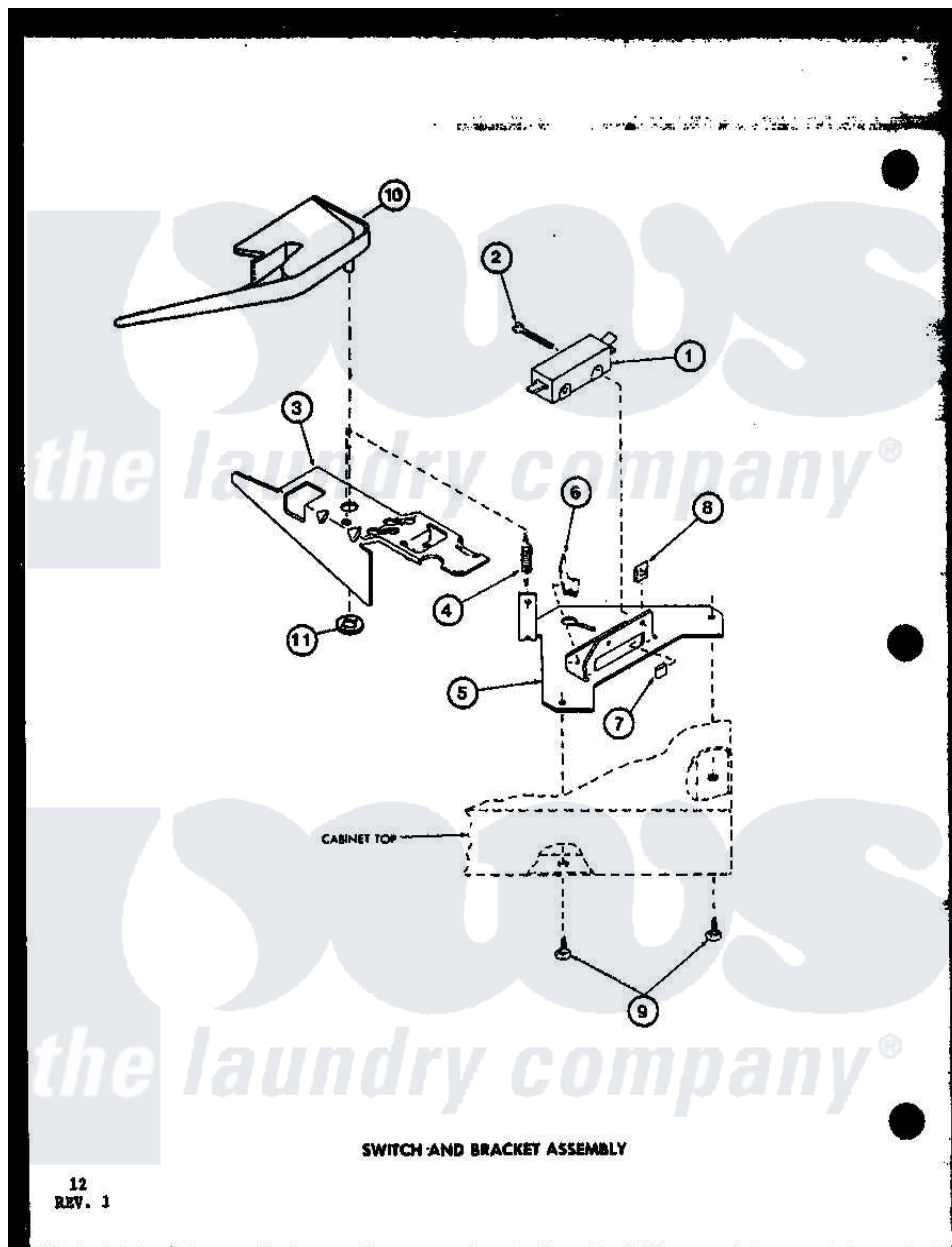

Amana LWD250 (BOM: P7762107W W) 10 - SWITCH AND BRACKET ASSY

Amana Residential Amana LWD250 (BOM: P7762107W W) Washer Parts Parts Diagram 10 - SWITCH AND BRACKET ASSY

[Click on the part number to view part](#)

Item	Original Part Number	Replaced By	Status	Part Description
1	R0602507	<a href="#">27612</a>		Switch, Lid
2	R0600011		Not Available	SCREW
3	R0605504	<a href="#">27602</a>		Lever, Out-Of-Bal Switch
4	R0605506		Not Available	SPRING
5	R0605505		Not Available	BRACKET
6	R0601503		Not Available	U-CLIP
7	R0601504	<a href="#">27610</a>		Clip, U
8	R0601006		Not Available	NUT
9	R0600012	<a href="#">489464</a>		Screw
10	R0605671		Not Available	SWITCH SHIELD
11	R0601032	<a href="#">29043</a>		Nut, Push