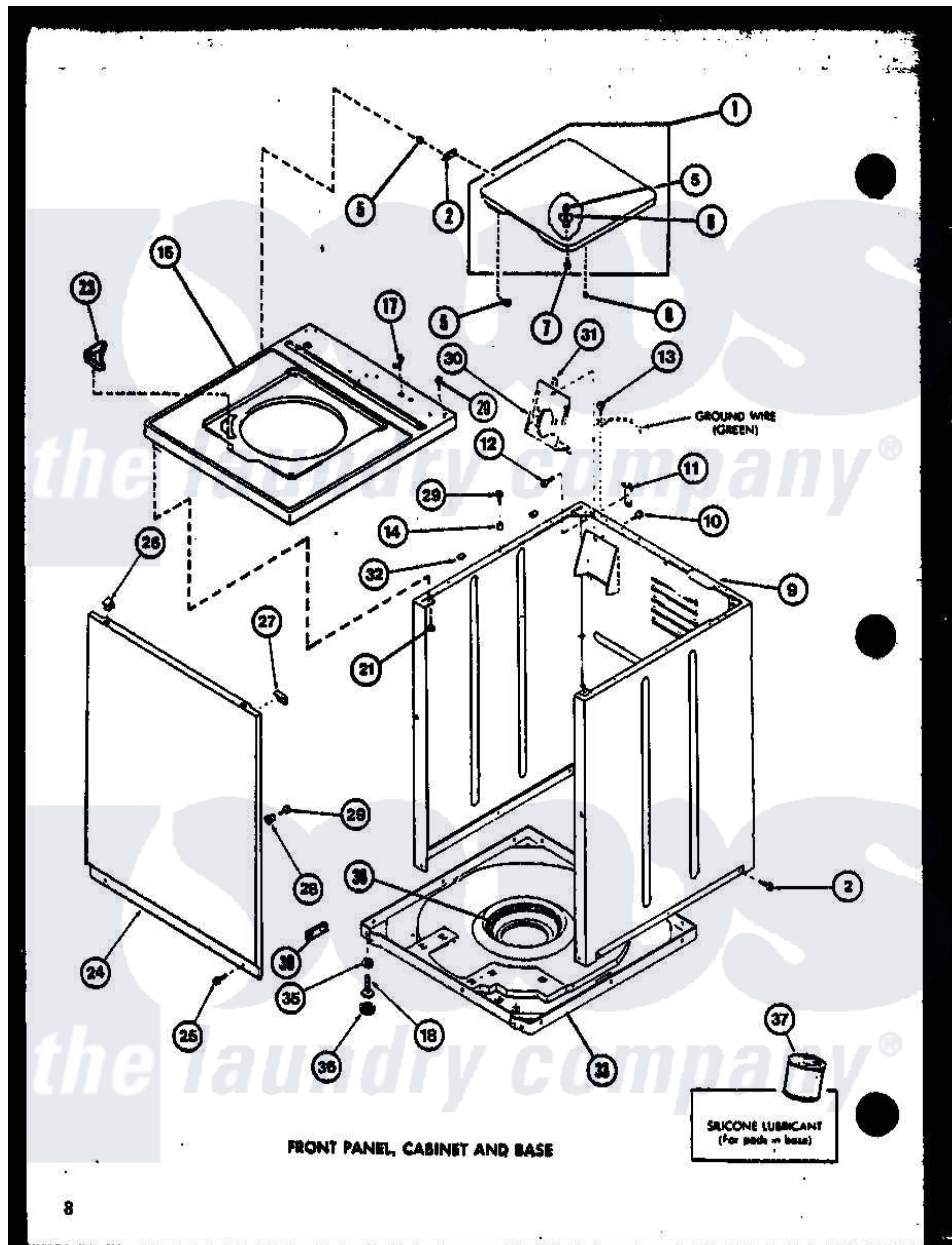

Amana LWD250 (BOM: P7762128W W) 01 - FRONT PANEL

Amana Residential Amana LWD250 (BOM: P7762128W W) Washer Parts Parts Diagram 01 - FRONT PANEL

Click on the part number to view part

Item	Original Part Number	Replaced By	Status	Part Description
1	R0603146		Not Available	LID "L"
"	R0603147		Not Available	LID "W"
2	R0605695		Not Available	HINGE
5	R0603579	27625		Bushing
6	R0603504			Actuator, Door Switch
7	R0600008	26769		Assembly, Screw And Washer
8	R0606501	40038001		Bumper
9	R0603115	38612WP		Kit-Service
"	R0603090	38612LP		Kit Service Cabinet
10	R0600009		Not Available	SCREW
11	R0605528	Y27103		Hinge, Hold-Down Lug
12	R0600032	3390631		Screw, 10-16 X 3/8
13	R0600033	489464		Screw
14	R0603524	505187		Locator, Panel
15	R0603559		Not Available	TOP, W/BLEACH DESP
"	R0603142	32808LP		Assembly Top And Carton

"	R0603143	32808WP	Assembly Top And Carton
17	R0601502	211881	Grommet, Cord Part Not Used-Gas Models Only
18	R0600030	22003428	Leg, Adjustable
20	R0600040		Not Available SCREW
21	R0600096		Not Available SCREW
23	R0603503		Not Available BLEACH DISPENSER
24	R0603116	32708WP	Panel Front
"	R0603052	32708LP	Panel, Front
25	R0600029	27001200	Screw
26	R0601520	22001650	Fastener, Spring
27	R0603526		Not Available PROTECTOR
28	R0603525		Not Available LOCATER LUG
29	R0600031	Y014874	Screw, Idler Arm And Sleeve
30	R0605527	39407	Bracket, Valve
31	R0601007	54038	NUt, Speed U-Type
32	R0606519	Y56128	Pad, Bumper
33	R0603107	31653P	Assembly, Base-Complete-G90
35	R0601016	40038101	Nut, Leg
36	R0606518	40016001	Foot, Rubber
37	R0608002	26594P	Grease, Silicone - 2 Oz Tube
38	R0610052		Not Available SNUBBER PAD
39	R0608012	511637P	Adh Dow 737 Clr 3 Oz Tube
NI	R0603599		Not Available ENCLOSURE, WIRE HARNESS