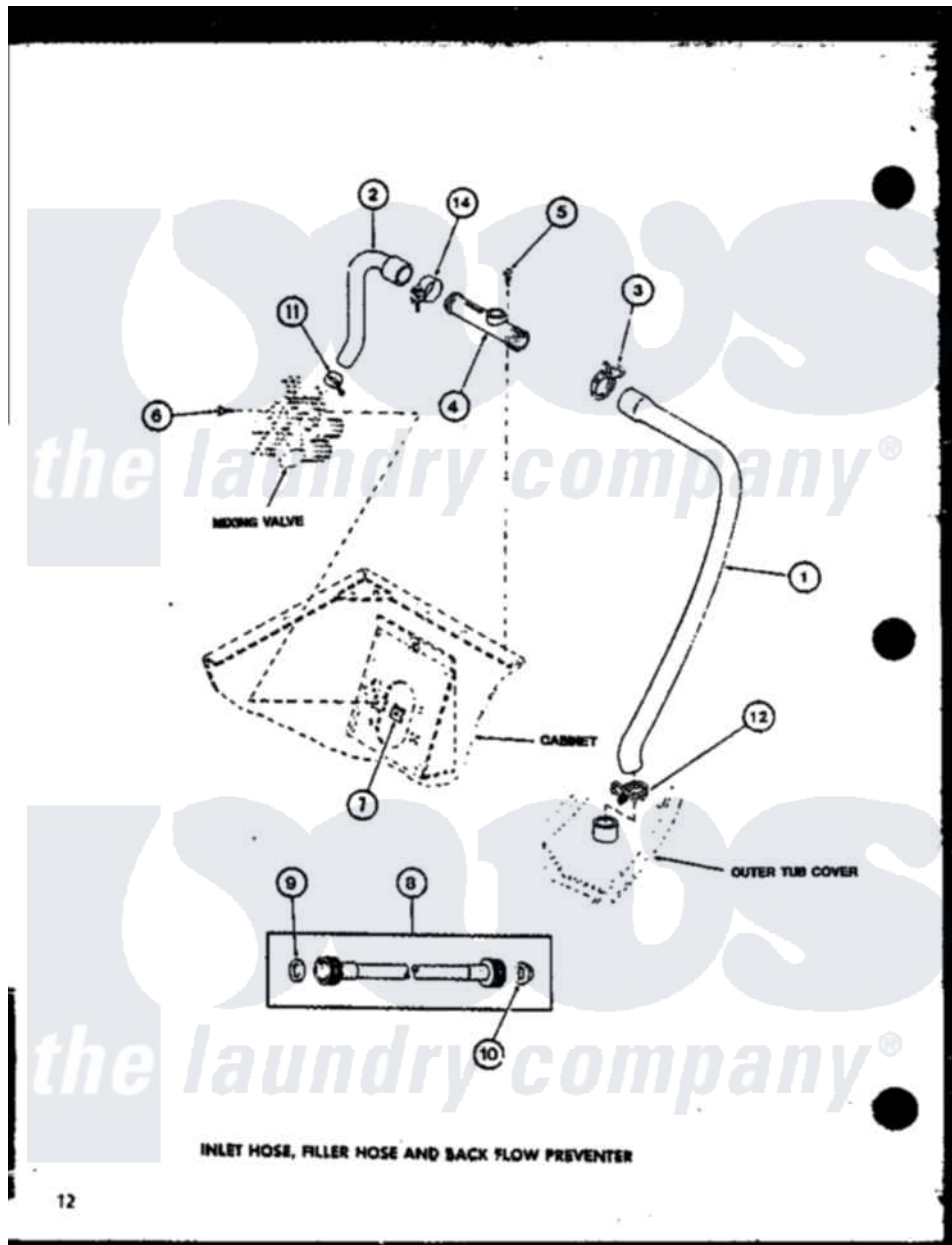

Amana LWD250 (BOM: P7762128W W) 02 - INLET HOSE

Amana Residential Amana LWD250 (BOM: P7762128W W) Washer Parts Parts Diagram 02 - INLET HOSE  
 Click on the part number to view part

Item	Original Part Number	Replaced By	Status	Part Description
1	R0606548	<a href="#">31140</a>		Hose, Water Inlet
2	R0606503	<a href="#">27183</a>		Hose, Mixing Valve
3	R0601541	<a href="#">285655</a>		Clamp, Hose
4	R0605507	<a href="#">34280</a>		Assembly, Backflow Prevento
5	R0600004	<a href="#">W10116760</a>		Screw
6	R0600009		Not Available	SCREW
7	R0601007	<a href="#">54038</a>		NUt, Speed U-Type
8	R0606504	<a href="#">202860</a>		Inlet Hose Assembly
9	R0600505	<a href="#">Y013783</a>		Washer, Inlet Hose
10	R0600504	<a href="#">22002960</a>		Strainer, Washer Inlet
11	R0601505	<a href="#">285655</a>		Clamp, Hose
12	R0601542	<a href="#">29210</a>		Hose Clamp
14	R0601505	<a href="#">285655</a>		Clamp, Hose