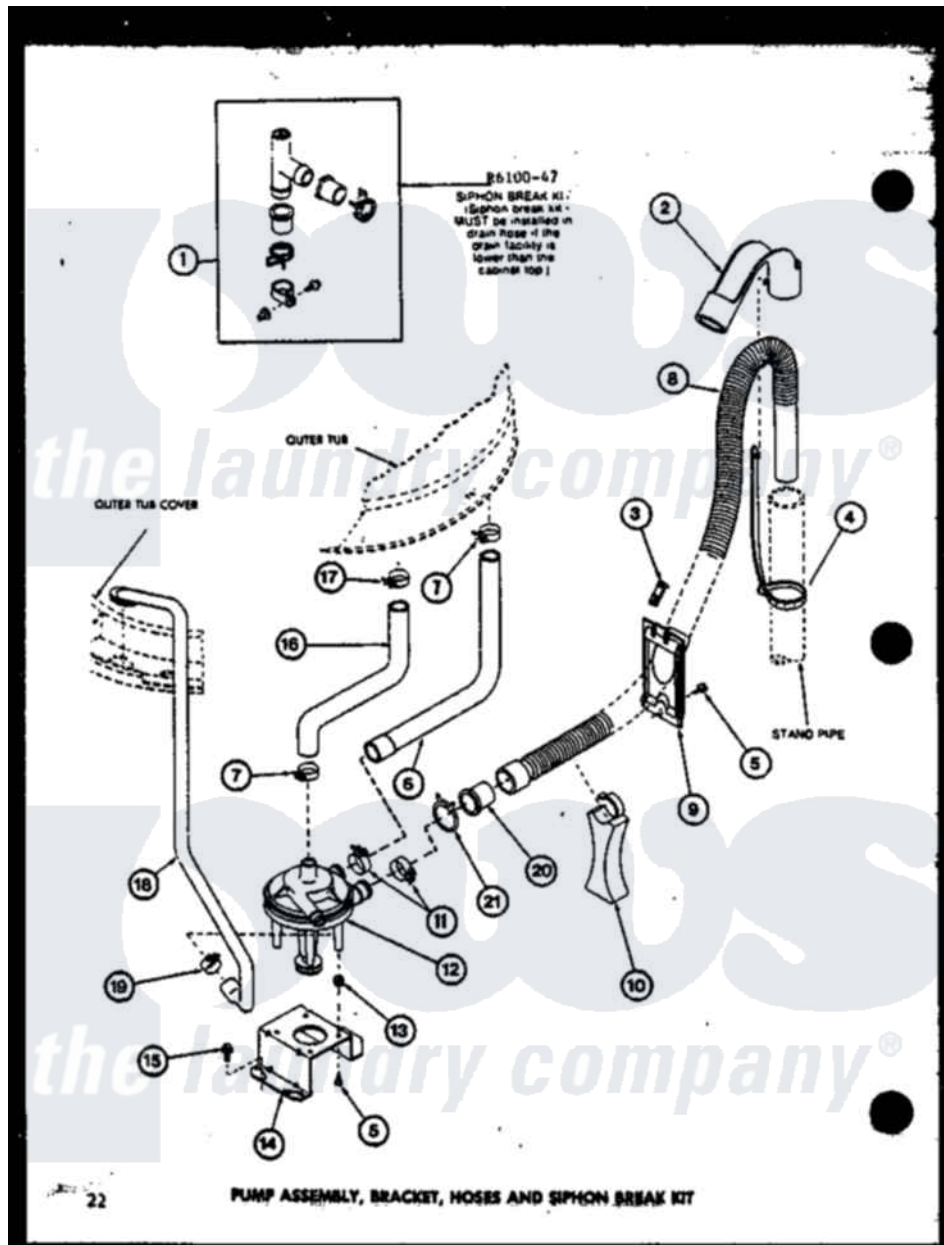

Amana LWD250 (BOM: P7762128W W) 09 - PUMP ASSY

Amana Residential Amana LWD250 (BOM: P7762128W W) Washer Parts Parts Diagram 09 - PUMP ASSY
 Click on the part number to view part

Item	Original Part Number	Replaced By	Status	Part Description
1	R0610047	76660		Break-Sphn
2	R0603546	22003814		Retainer, Drain Hose
3	R0601545		Not Available	CLIP, HOSE RETAINER
4	R0603548	8539404		Tie-Wire
5	R0600029	27001200		Screw
6	R0606514		Not Available	HOSE
7	R0601515	285655		Clamp, Hose
8	R0606547	39952		Hose- Drain
9	R0603544		Not Available	HOSE RETAINER
10	R0603547		Not Available	HOSE SUPPORT
11	R0601516	285655		Clamp, Hose
12	R0610501	31968		Assembly, Pump NA
13	R0601014	31098		Screw, 10-10 5/8 Unslot
14	R0605524	27105		Bracket, Pump Mounting
15	R0600098	27001200		Screw
16	R0606513		Not Available	HOSE

17	R0601505	285655	Clamp, Hose
18	R0606512		RECIRCULATING HOSE
19	R0601517	285655	Clamp, Hose
20	R0603545		HOSE ADAPTER
21	R0601544		HOSE CLAMP