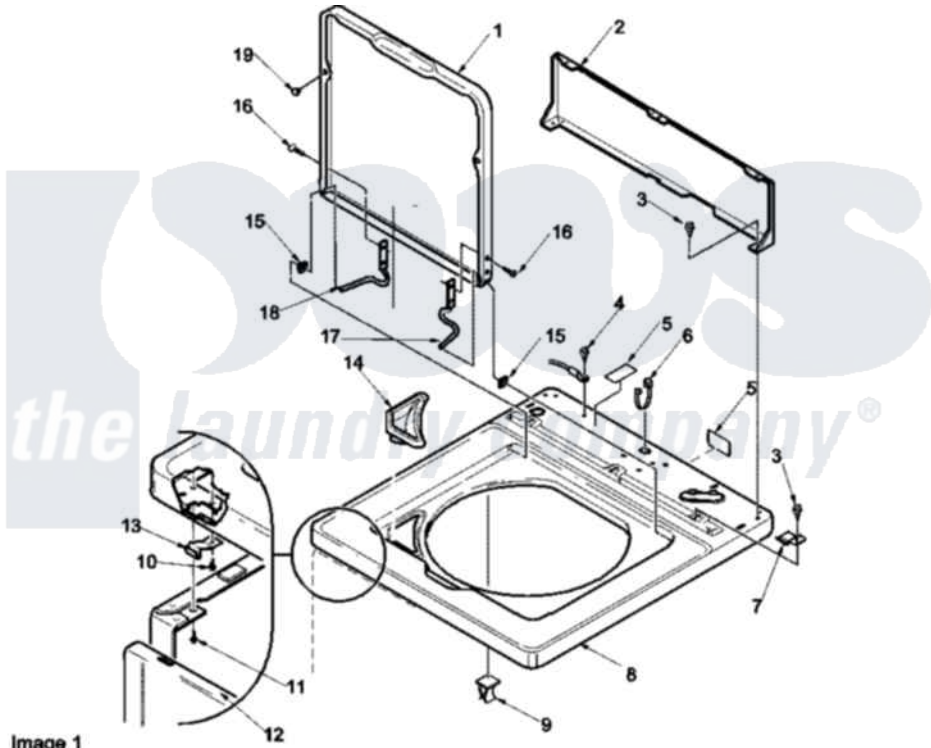

Amana LWD27AW (BOM: PLWD27AW) 03 - CABINET TOP, DOOR, AND DOOR SWITCH

Image 1

Image 2

Amana Residential Amana LWD27AW (BOM: PLWD27AW) Washer Parts Parts Diagram 03 - CABINET TOP, DOOR, AND DOOR SWITCH
 Click on the part number to view part

Item	Original Part Number	Replaced By	Status	Part Description
1	37827WP		Not Available	LOADING DOOR
2	37782			Control Hood Back Panel
3	23962	W10116760		Screw
4	52909			Screw, 10B-16 X 1/2 HeX
5	24903		Not Available	STICKER,DISCONNECT POW
6	21903	211881		Grommet, Cord Part Not Used-Gas Models Only
7	35887	40063901		Clip, Hold Down
8	37992WP			Top, Home W/Bleach
9	36519		Not Available	CLIP
10	501086	90767		Screw, 8A X 3/8 HeX Washer Head Tapping
11	Y31644	27001200		Screw
12	38238WP	38335WP		Panel Frontw/Carton
13	38271	40034202		Clip, Spring