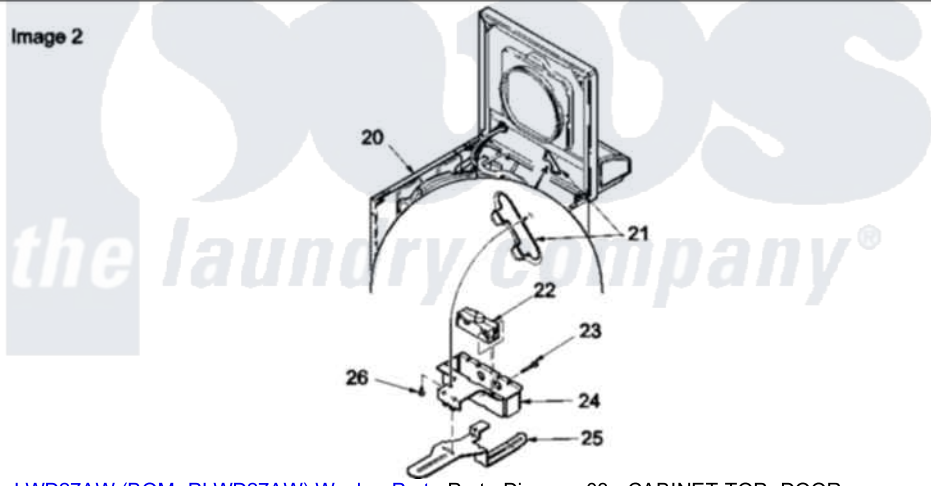

Amana LWD27AW (BOM: PLWD27AW) 03 - CABINET TOP, DOOR, AND DOOR SWITCH

Image 1

Image 2

Amana Residential Amana LWD27AW (BOM: PLWD27AW) Washer Parts Parts Diagram 03 - CABINET TOP, DOOR, AND DOOR SWITCH
 Click on the part number to view part

Item	Original Part Number	Replaced By	Status	Part Description
1	37827WP		Not Available	LOADING DOOR
2	37782			Control Hood Back Panel
3	23962	W10116760		Screw
4	52909			Screw, 10B-16 X 1/2 HeX
5	24903		Not Available	STICKER,DISCONNECT POW
6	21903	211881		Grommet, Cord Part Not Used-Gas Models Only
7	35887	40063901		Clip, Hold Down
8	37992WP			Top, Home W/Bleach
9	36519		Not Available	CLIP
10	501086	90767		Screw, 8A X 3/8 HeX Washer Head Tapping
11	Y31644	27001200		Screw
12	38238WP	38335WP		Panel Frontw/Carton
13	38271	40034202		Clip, Spring