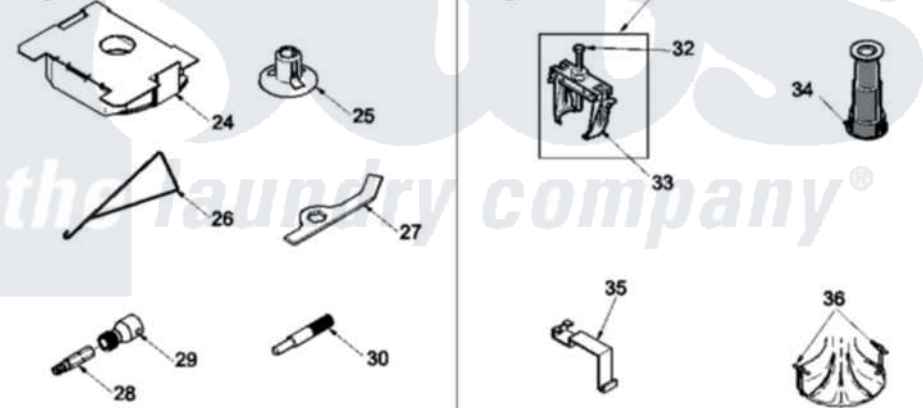

# Amana LWD27AW (BOM: PLWD27AW) 06 - FRONT PANEL, BASE, AND SPECIAL TOOLS

Image 1

Image 2

Image 3

Amana Residential Amana LWD27AW (BOM: PLWD27AW) Washer Parts Parts Diagram 06 - FRONT PANEL, BASE, AND SPECIAL TOOLS

[Click on the part number to view part](#)

Item	Original Part Number	Replaced By	Status	Part Description
1	<a href="#">Y56128</a>			Pad, Bumper
2	56079	<a href="#">505187</a>		Locator, Panel
3	32671	<a href="#">Y014874</a>		Screw, Idler Arm And Sleeve
4	<a href="#">36226</a>			Pad, Bumper .25
5	34499		Not Available	SCREW, No.10B X 1/4 TAP IN HX
6	51784		Not Available	SCREW,10B-16 X 1/2 HEX
7	<a href="#">Y27103</a>			Hinge, Hold-Down Lug
8	34475WP	<a href="#">38612WP</a>		Kit-Servic
9	27196	<a href="#">27001200</a>		Screw
10	<a href="#">34443</a>			Assembly, Leg And Stabilier
11	35148		Not Available	SCREW,1/4-14 X 3/8 HX HD
12	36036		Not Available	BRACKET,SLL-RIGHT
13	37807	<a href="#">39788</a>		Assembly- Base
14	Y34319	<a href="#">22003428</a>		Leg, Adjustable