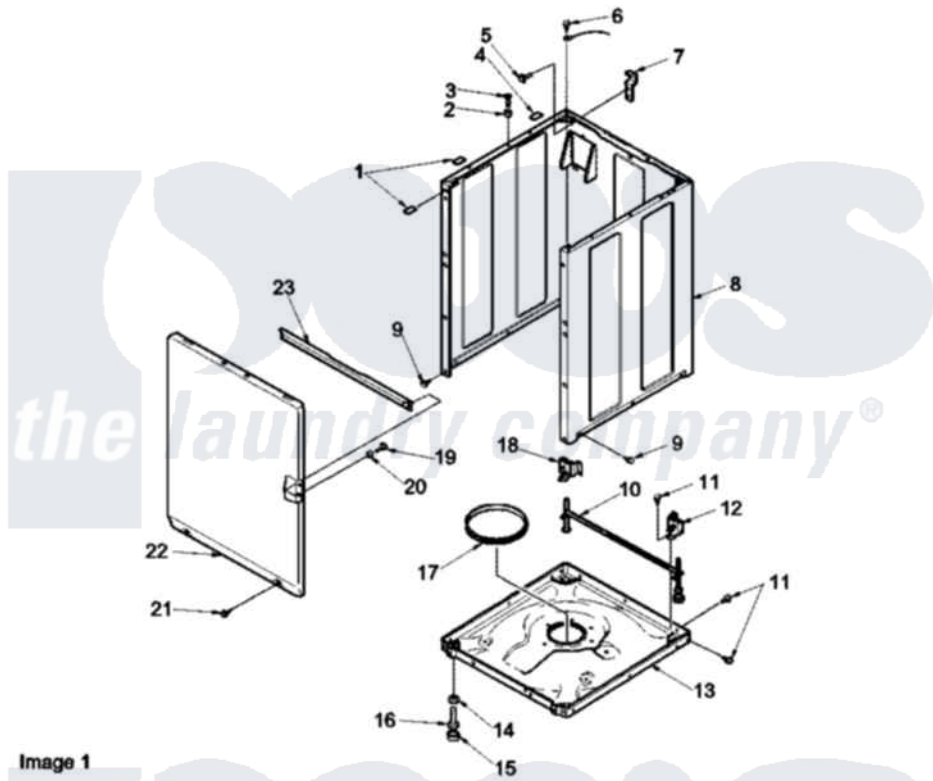

# Amana LWD27AW (BOM: PLWD27AW) 06 - FRONT PANEL, BASE, AND SPECIAL TOOLS

Image 1

Image 2

Image 3

Amana Residential Amana LWD27AW (BOM: PLWD27AW) Washer Parts Parts Diagram 06 - FRONT PANEL, BASE, AND SPECIAL TOOLS

[Click on the part number to view part](#)

Item	Original Part Number	Replaced By	Status	Part Description
1	<a href="#">Y56128</a>			Pad, Bumper
2	56079	<a href="#">505187</a>		Locator, Panel
3	32671	<a href="#">Y014874</a>		Screw, Idler Arm And Sleeve
4	<a href="#">36226</a>			Pad, Bumper .25
5	34499		Not Available	SCREW, No.10B X 1/4 TAP IN HX
6	51784		Not Available	SCREW,10B-16 X 1/2 HEX
7	<a href="#">Y27103</a>			Hinge, Hold-Down Lug
8	34475WP	<a href="#">38612WP</a>		Kit-Servic
9	27196	<a href="#">27001200</a>		Screw
10	<a href="#">34443</a>			Assembly, Leg And Stabilier
11	35148		Not Available	SCREW,1/4-14 X 3/8 HX HD
12	36036		Not Available	BRACKET,SLL-RIGHT
13	37807	<a href="#">39788</a>		Assembly- Base
14	Y34319	<a href="#">22003428</a>		Leg, Adjustable