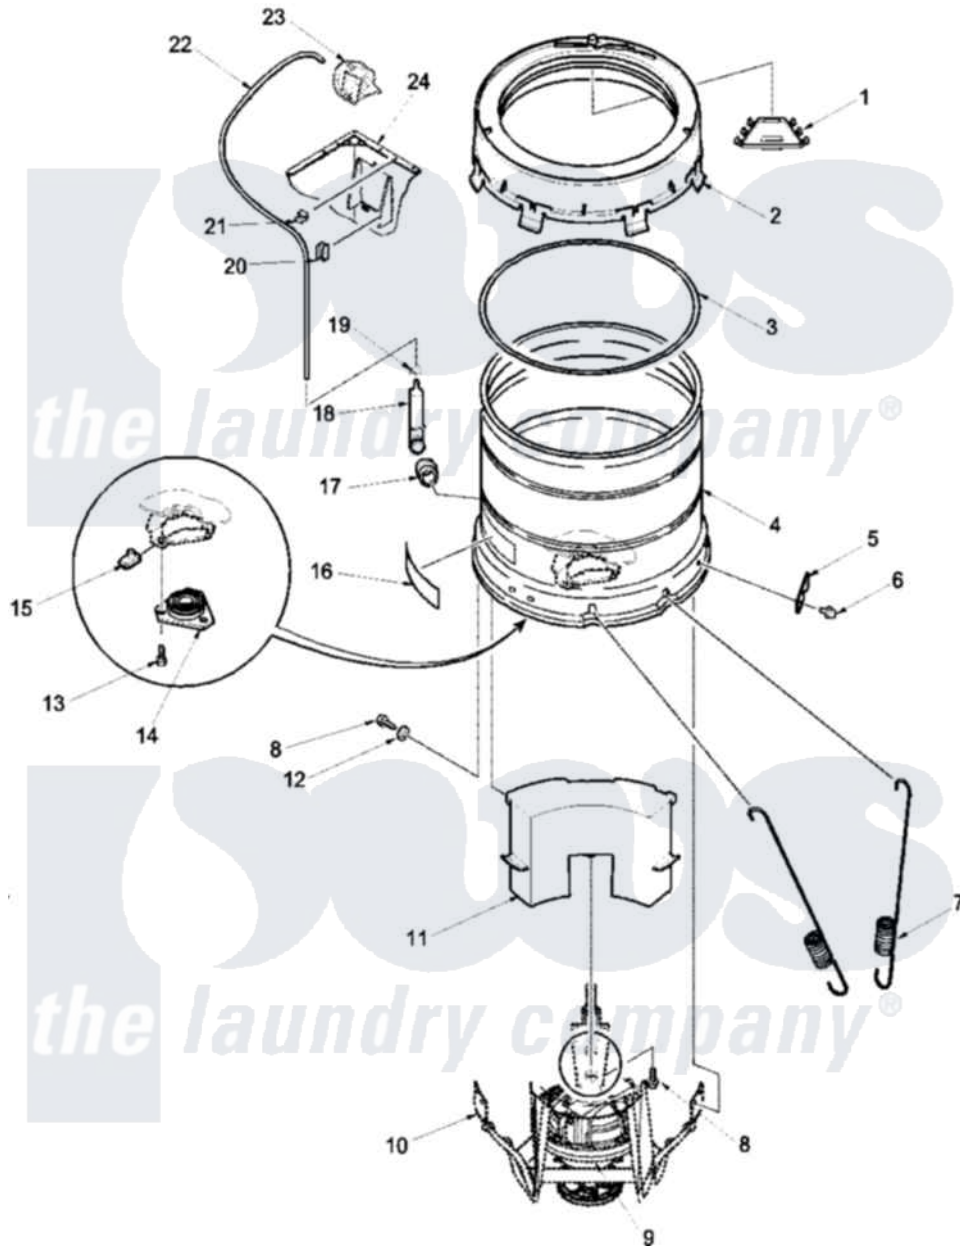

Amana LWD27AW (BOM: PLWD27AW) 10 - OUTER TUB, COVER, PRESSURE TUBE

Amana Residential Amana LWD27AW (BOM: PLWD27AW) Washer Parts Parts Diagram 10 - OUTER TUB, COVER, PRESSURE TUBE

[Click on the part number to view part](#)

Item	Original Part Number	Replaced By	Status	Part Description
1	39079		Not Available	CHANNEL, WATER
2	37502	39169		Assembly Tub Cover Gasket And Channel
3	38359			Gasket, Tub Cover Large
4	37981P			Tub-Outer-Short
5	27926			Plate, Leg .063
6	35369	40128701		Screw, 5/16-18 X .50
7	37576			Spring, Leg-Short Tub
8	37766	40064301		Screw, 1/4-15 x 3/4 Hex
9	Y00000000		Not Available	SEE NOTE SEE NOTE TRANSMISSION ASSY
10	Y00000000		Not Available	SEE NOTE SEE NOTE WELDMENT AND BEARING ASSY(INCLUDES 28944R BEARING)
11	38769			Assembly, Counterweight
12	37767	60096-8		Rail Shelf Support

13	36991	3400500	Bolt, 3405245 5/16-18 X 3/4
14	27182	40004201P	Main Bearing Assembly
15	27222		Nut, Retainer 5/16-18
16	500049	Not Available	STICKER
17	29175	40037801	Grommet
18	30907	40008501	Assembly, Pressure Bulb
19	Y22294	596669	Clamp, Manifold
20	36985	Not Available	CLIP, HOSE
21	21036		Clip, Cable
22	29213	39125	Tubing 31
23	Y00000000	Not Available	SEE NOTE SEE NOTE PRESSURE SWITCH
24	34475WP	38612WP	Kit-Servic