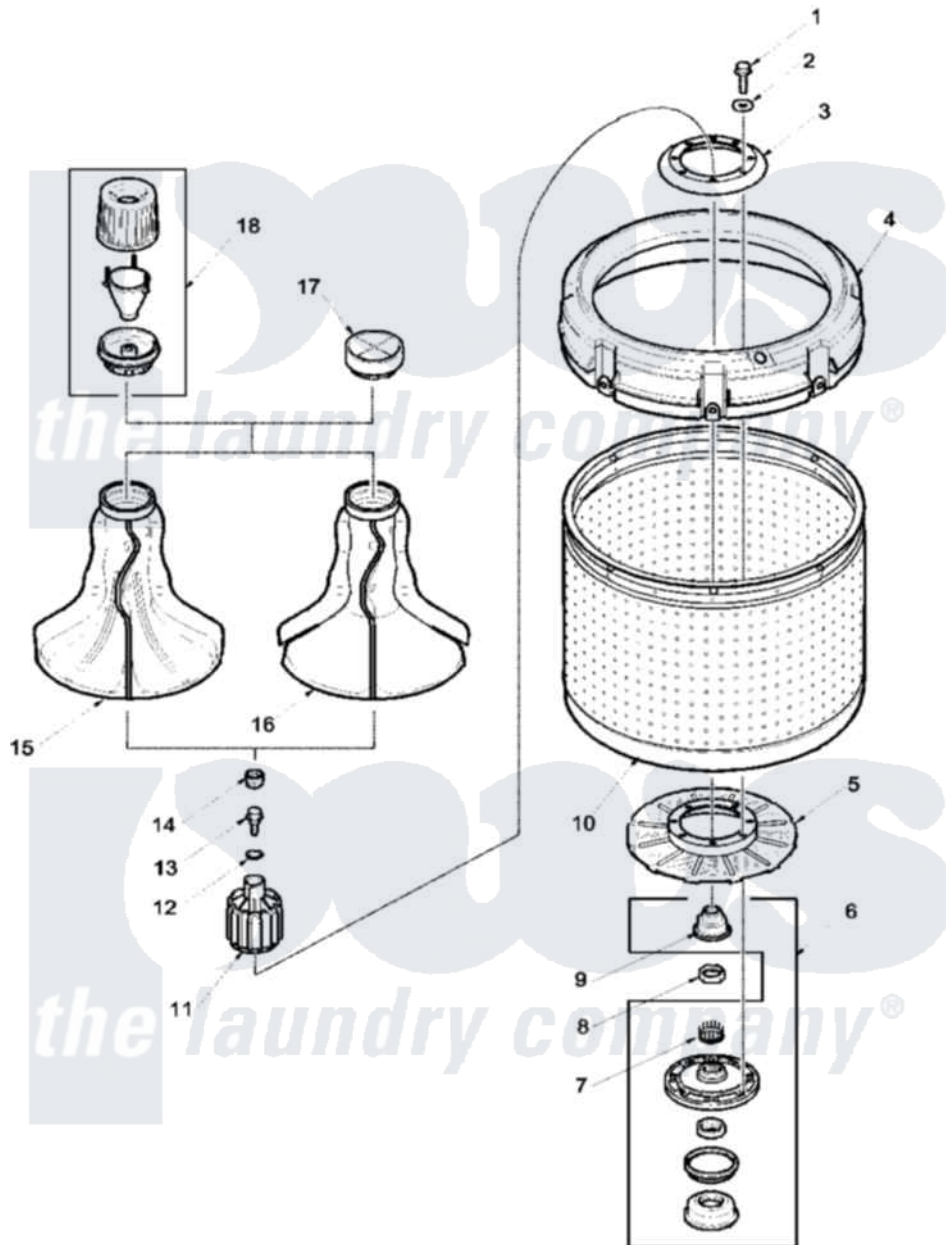

**Amana LWD27BW (BOM: PLWD27BW) 01 - AGITATOR, DRIVE BELL, WASHTUB AND HUB**

Amana Residential Amana LWD27BW (BOM: PLWD27BW) Washer Parts Parts Diagram 01 - AGITATOR, DRIVE BELL, WASHTUB AND HUB  
 Click on the part number to view part

Item	Original Part Number	Replaced By	Status	Part Description
1	27202	<a href="#">W10116787</a>		Screw
2	<a href="#">28094</a>			Gasket
3	39113	<a href="#">R9900144</a>		Kit- Wash
4	37411	<a href="#">27001052</a>		Balance Ring
5	39112	<a href="#">39371</a>		Filter Lin
6	646P3	<a href="#">R9900552</a>		Hub And Seal
7	29728	<a href="#">40008301</a>		Insert, Spline
8	Y29220	<a href="#">40016301</a>		Nut, Lock
9	36425	<a href="#">40016101</a>		Seal, Bell Drive
10	37982P		Not Available	WASHTUB
11	36443P	<a href="#">R9900189</a>		Kit, Drive Bell And Seal
12	<a href="#">36472</a>			O-Ring
13	34288	<a href="#">40065102</a>		Screw, Shoulder 1/4
14	36511	<a href="#">40008401</a>		Plug, Bell
15	33174	<a href="#">40000501W</a>		Agitator, Flex Vane