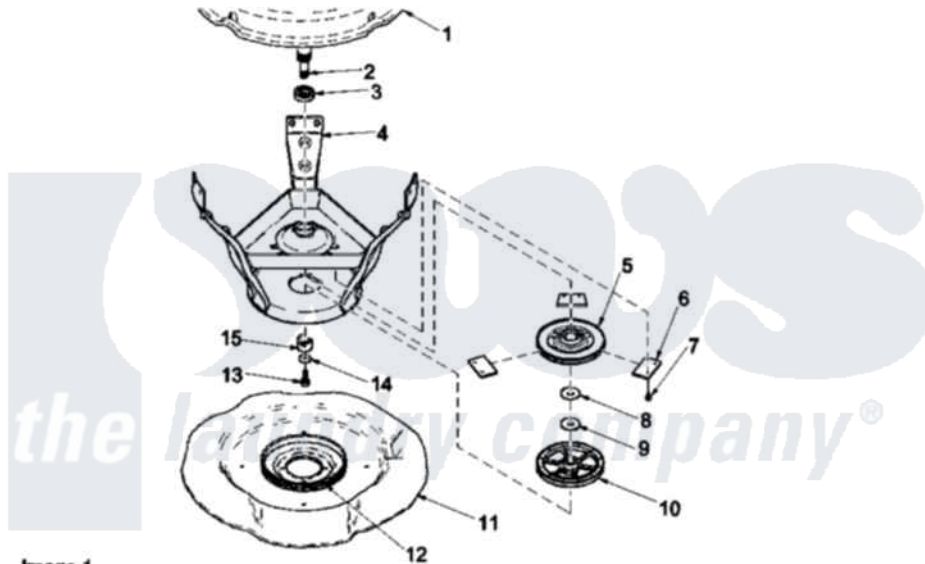

Amana LWD27BW (BOM: PLWD27BW) 02 - BEARING ASSY AND TRANSMISSION ASSY

Image 1

Image 2

Amana Residential Amana LWD27BW (BOM: PLWD27BW) Washer Parts Parts Diagram 02 - BEARING ASSY AND TRANSMISSION ASSY

[Click on the part number to view part](#)

Item	Original Part Number	Replaced By	Status	Part Description
1	37981P			Tub-Outer-Short
2	38826P	12002178		Transmison
3	28944R	40004001		Bearing, Main
4	39254			Assembly, Weld And Bearing
5	38505	R9900474		Brake Assembly
6	637P3	R0000014		Kit, Brake Pad
7	37836	40064401		Screw
8	35535	40065701		Washer, 2 Odx.63 ID
9	27015	40063201		Washer, Flat
10	Y38007	40047202		Pulley, Spin
11	37807	39788		Assembly- Base
12	37937	40037401		Ring, Friction
13	27220	40063401		Screw, 1/4-20 x 5/8 Hex
14	26509	40041501		Washer
15	Y38008	40047402		Helix, Plastic

16	Y36570		Shaft, Output
17	35092		Washer, 3628id X 1.00 X .056
18	27243P		Oil, CW Transmission F-
19	26577		Assembly, Gear And Stud
20	27030	Not Available	SCREW, 1/4-20 SPECIAL
21	21456		Lockwasher, 1/4 Intshkp
22	26509	40041501	Washer
23	37406		Pinion, Drive
24	38268		Shaft, Input
25	32814	Not Available	SCREW, 1/4-20X7/8 SERRA
26	38826P	12002178	Transmison
27	Y37471		Assembly, Transmission Cover
28	37403		Gear, Reduction
29	29260	Not Available	WASHER
30	29273		Screw, 1/4-20 X 3/8
31	Y31526		Rack
32	26493		Slide
33	27003		Pinion, Agitator
34	33223	Not Available	ASSY, TRANSMISSION CASE
35	27197		Ring, Retaining
NI	37577P	Not Available	SEALANT