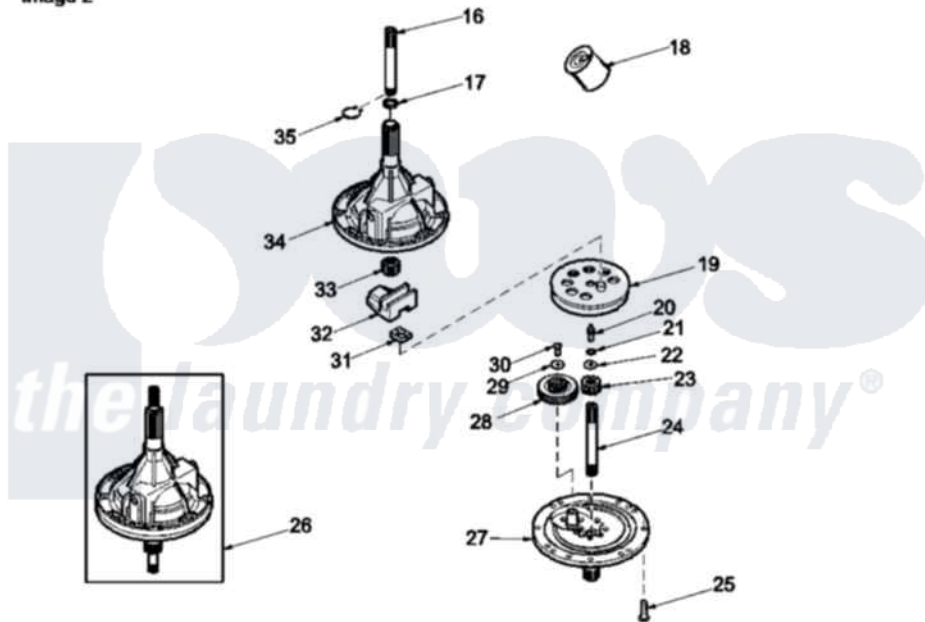

Amana LWD27BW (BOM: PLWD27BW) 02 - BEARING ASSY AND TRANSMISSION ASSY

Image 1

Image 2

Amana Residential Amana LWD27BW (BOM: PLWD27BW) Washer Parts Parts Diagram 02 - BEARING ASSY AND TRANSMISSION ASSY

[Click on the part number to view part](#)

Item	Original Part Number	Replaced By	Status	Part Description
1	37981P			Tub-Outer-Short
2	38826P	12002178		Transmison
3	28944R	40004001		Bearing, Main
4	39254			Assembly, Weld And Bearing
5	38505	R9900474		Brake Assembly
6	637P3	R0000014		Kit, Brake Pad
7	37836	40064401		Screw
8	35535	40065701		Washer, 2 Odx.63 ID
9	27015	40063201		Washer, Flat
10	Y38007	40047202		Pulley, Spin
11	37807	39788		Assembly- Base
12	37937	40037401		Ring, Friction
13	27220	40063401		Screw, 1/4-20 x 5/8 Hex
14	26509	40041501		Washer
15	Y38008	40047402		Helix, Plastic

16	Y36570		Shaft, Output
17	35092		Washer, 3628id X 1.00 X .056
18	27243P		Oil, CW Transmission F-
19	26577		Assembly, Gear And Stud
20	27030	Not Available	SCREW, 1/4-20 SPECIAL
21	21456		Lockwasher, 1/4 Intshkp
22	26509	40041501	Washer
23	37406		Pinion, Drive
24	38268		Shaft, Input
25	32814	Not Available	SCREW, 1/4-20X7/8 SERRA
26	38826P	12002178	Transmison
27	Y37471		Assembly, Transmission Cover
28	37403		Gear, Reduction
29	29260	Not Available	WASHER
30	29273		Screw, 1/4-20 X 3/8
31	Y31526		Rack
32	26493		Slide
33	27003		Pinion, Agitator
34	33223	Not Available	ASSY, TRANSMISSION CASE
35	27197		Ring, Retaining
NI	37577P	Not Available	SEALANT