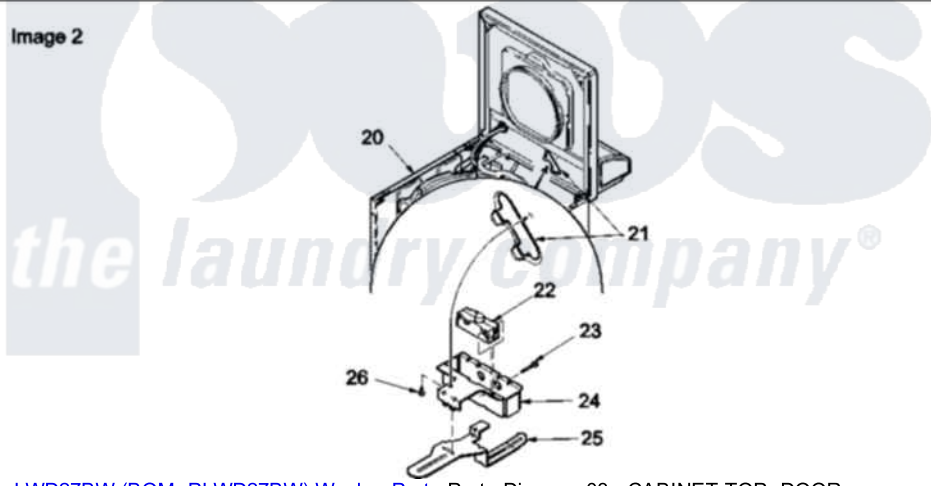

Amana LWD27BW (BOM: PLWD27BW) 03 - CABINET TOP, DOOR, AND DOOR SWITCH

Image 1

Image 2

Amana Residential Amana LWD27BW (BOM: PLWD27BW) Washer Parts Parts Diagram 03 - CABINET TOP, DOOR, AND DOOR SWITCH

[Click on the part number to view part](#)

Item	Original Part Number	Replaced By	Status	Part Description
1	37827WP		Not Available	LOADING DOOR
2	37782			Control Hood Back Panel
3	23962	W10116760		Screw
4	52909			Screw, 10B-16 X 1/2 HeX
5	24903		Not Available	STICKER,DISCONNECT POW
6	21903	211881		Grommet, Cord Part Not Used-Gas Models Only
7	35887	40063901		Clip, Hold Down
8	37992WP			Top, Home W/Bleach
9	36519		Not Available	CLIP
10	501086	90767		Screw, 8A X 3/8 HeX Washer Head Tapping
11	Y31644	27001200		Screw
12	38238WP	38335WP		Panel Frontw/Carton
13	38271	40034202		Clip, Spring