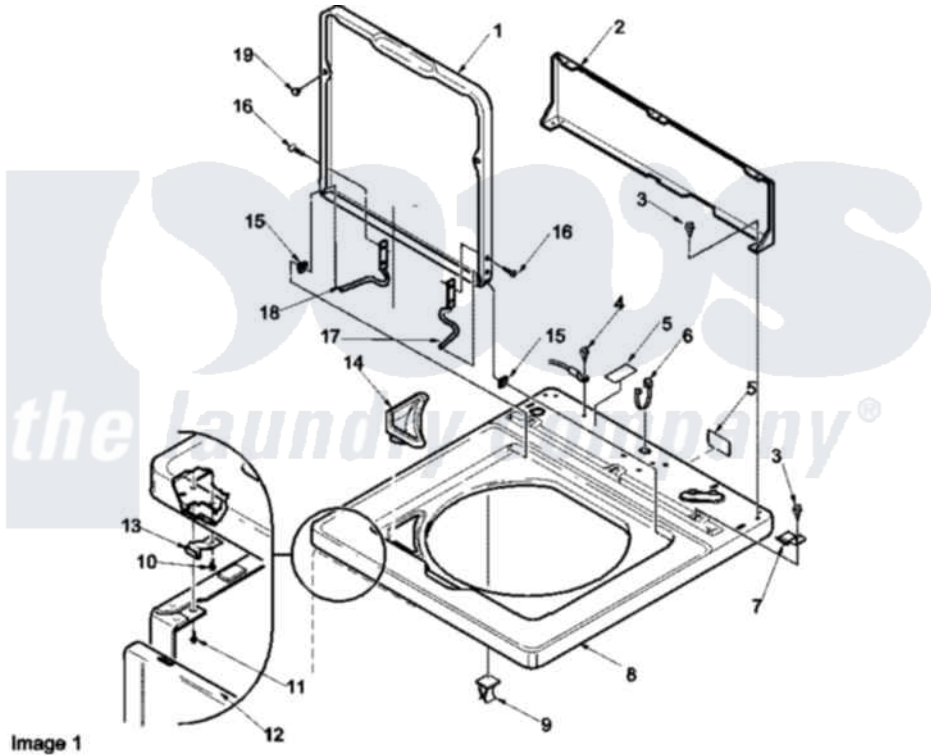

Amana LWD27BW (BOM: PLWD27BW) 03 - CABINET TOP, DOOR, AND DOOR SWITCH

Image 1

Image 2

Amana Residential Amana LWD27BW (BOM: PLWD27BW) Washer Parts Parts Diagram 03 - CABINET TOP, DOOR, AND DOOR SWITCH

[Click on the part number to view part](#)

Item	Original Part Number	Replaced By	Status	Part Description
1	37827WP		Not Available	LOADING DOOR
2	37782			Control Hood Back Panel
3	23962	W10116760		Screw
4	52909			Screw, 10B-16 X 1/2 HeX
5	24903		Not Available	STICKER,DISCONNECT POW
6	21903	211881		Grommet, Cord Part Not Used-Gas Models Only
7	35887	40063901		Clip, Hold Down
8	37992WP			Top, Home W/Bleach
9	36519		Not Available	CLIP
10	501086	90767		Screw, 8A X 3/8 HeX Washer Head Tapping
11	Y31644	27001200		Screw
12	38238WP	38335WP		Panel Frontw/Carton
13	38271	40034202		Clip, Spring