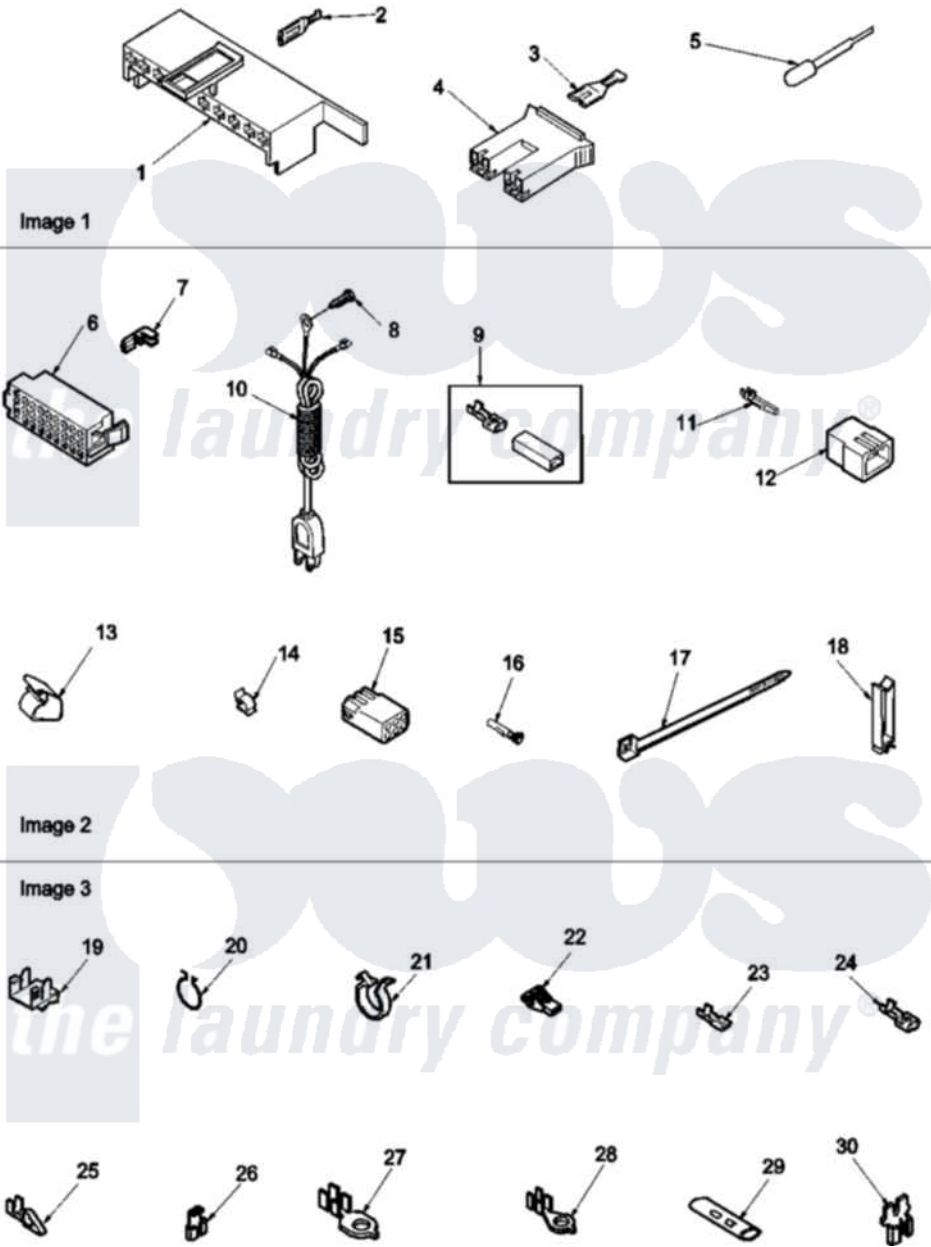

Amana LWD27BW (BOM: PLWD27BW) 04 - CONNECTION BLOCKS AND EXTRACTOR TOOL

Amana Residential Amana LWD27BW (BOM: PLWD27BW) Washer Parts Parts Diagram 04 - CONNECTION BLOCKS AND EXTRACTOR TOOL

Click on the part number to view part

Item	Original Part Number	Replaced By	Status	Part Description
1	34677			10 Circuit Plug
2	Y00188			Molex Terminal
3	Y00121		Not Available	SPADE TERMINAL(12 GAUGE) (1/4 INCH-(2) 18 GAUGE WIRES O
4	34675		Not Available	PLUG
"	34676			Plug
5	283P4			Terminal Extractor Tool
6	32746			Housing, RH-24 Positi
"	34123			Housing, LH -24 Position
7	Y00188			Molex Terminal
8	52909			Screw, 10B-16 X 1/2 HeX
9	00234	00359		Terminal Ultra Pod 250 X032F
10	Y34458		Not Available	POWER CORD ALL
11	Y00116			Terminal, Pin-Male

12	23041		Plug, 6 Circuit
"	23033		Plug, 9 Circuit
"	26302	Not Available	PLUG,1 CIRCUIT
13	35521	Not Available	CLIP,HARNESS HOLDER
14	21036		Clip, Cable
15	26301		Receptacle, Molex
"	26708		Receptacle, 6 Circuit
"	26163		Receptacle, 9 Circuit
16	Y00117	5011-XX	093 Female Socket
17	36466	M0321209	Tie-Electrical
18	36274	Not Available	CLIP, HARNESS
19	Y00161	B5733302	Clip, Ground
20	51291		Clip, Wire
21	504034		Clip, Wire
22	70210	Not Available	INSULATOR,BLUE
23	00112		Terminal, Spade-3/16 Fe
24	Y00119	Not Available	SPADE TERMINAL(18 GAUGE) (1/4 INCH-(1) 18 GAUGE WIRE)
25	00220	Not Available	TERMINAL,CRIMP-SINGLE
26	Y00120		Terminal, Flag-1/4 Fema
27	Y00113	Not Available	TERMINAL,RING-1/4 STUD
28	00110		No.10 18 Gauge Wire
29	21091	Not Available	CONNECTOR TWO 1/4 INCH MALE
30	29673	Not Available	DOUBLE CONNECTOR