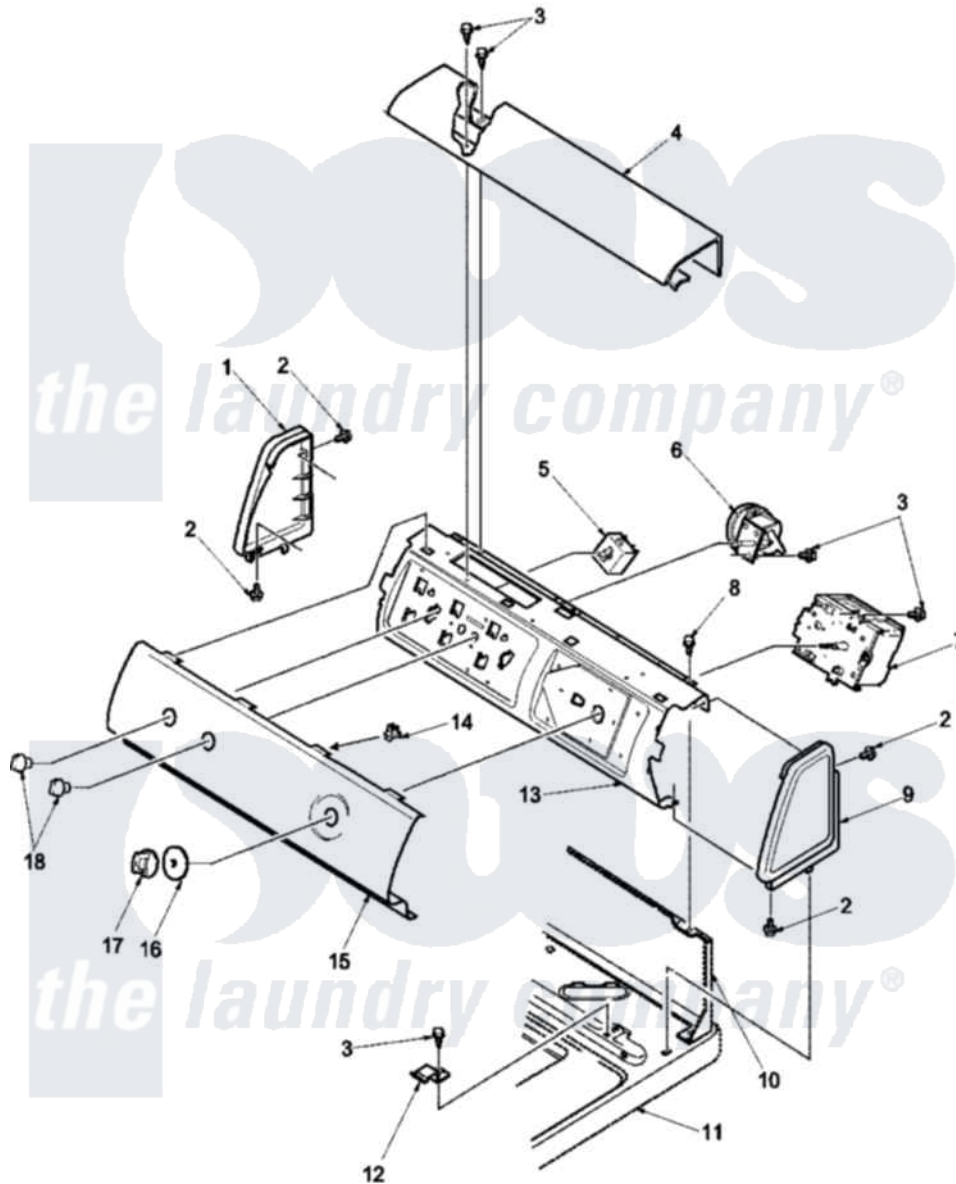

Amana LWD27BW (BOM: PLWD27BW) 05 - CONTROL PANEL

Amana Residential Amana LWD27BW (BOM: PLWD27BW) Washer Parts Parts Diagram 05 - CONTROL PANEL
 Click on the part number to view part

Item	Original Part Number	Replaced By	Status	Part Description
1	504009W	40012702W		Endcap
2	501086	90767		Screw, 8A X 3/8 HeX Washer Head Tapping
3	23962	W10116760		Screw
4	38231W	39905W		Cover Top
5	35115			Switch, TemPerature 3 P
6	38619		Not Available	SWITCH, PRESSURE-3 POS
7	37929			Timer, 115V/60Hz 3 CYC
8	34904	489355		Screw, 8 X 1/2
9	504008W		Not Available	CAP-END RH
10	37782			Control Hood Back Panel
11	37992WP			Top, Home W/Bleach
12	35887	40063901		Clip, Hold Down
13	38171		Not Available	PANEL, CONTROL SUPPORT
14	Y00161	B5733302		Clip, Ground
15	38560W		Not Available	PANEL, GRAPHIC-AMANA
16	36700W			Knob Skirt