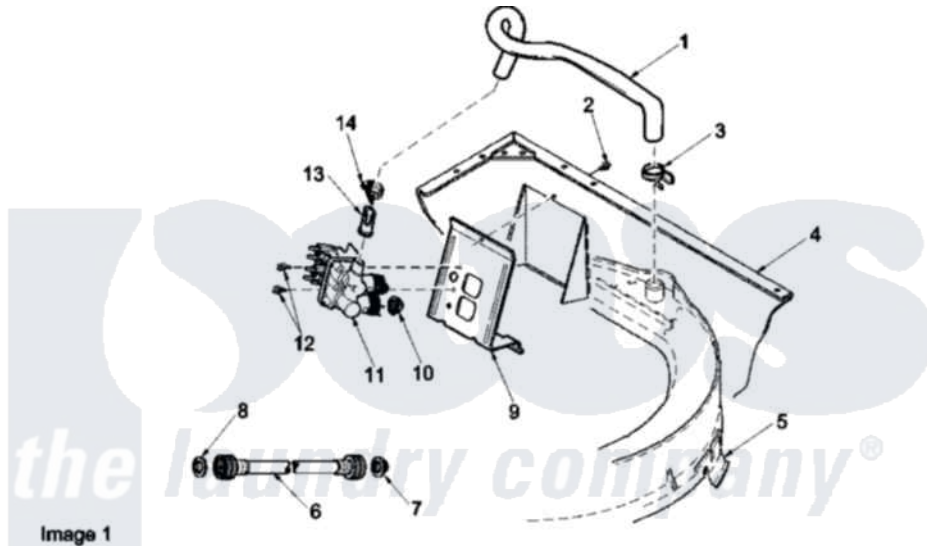

Amana LWD27BW (BOM: PLWD27BW) 08 - MIXING VALVE AND HOSE

Image 1

Image 2

Amana Residential Amana LWD27BW (BOM: PLWD27BW) Washer Parts Parts Diagram 08 - MIXING VALVE AND HOSE

[Click on the part number to view part](#)

Item	Original Part Number	Replaced By	Status	Part Description
1	38155			Hose, Mix Valve To TU
2	503661	27001200		Screw
3	29210			Hose Clamp
4	34475WP	38612WP		Kit-Servic
5	37502	39169		Assembly Tub Cover Gasket And Channel
6	28330P	202860		Inlet Hose Assembly
"	20618	21001467		Hose- 10'
"	20617		Not Available	HOSE, INLET (8 FT)
7	28605	22002960		Strainer, Washer Inlet
8	20290	Y013783		Washer, Inlet Hose
9	34972	39407		Bracket, Valve
10	24122	22002960		Strainer, Washer Inlet
11	38495	R0131578		Valve-Inlet
12	501086	90767		Screw, 8A X 3/8 HeX Washer Head Tapping