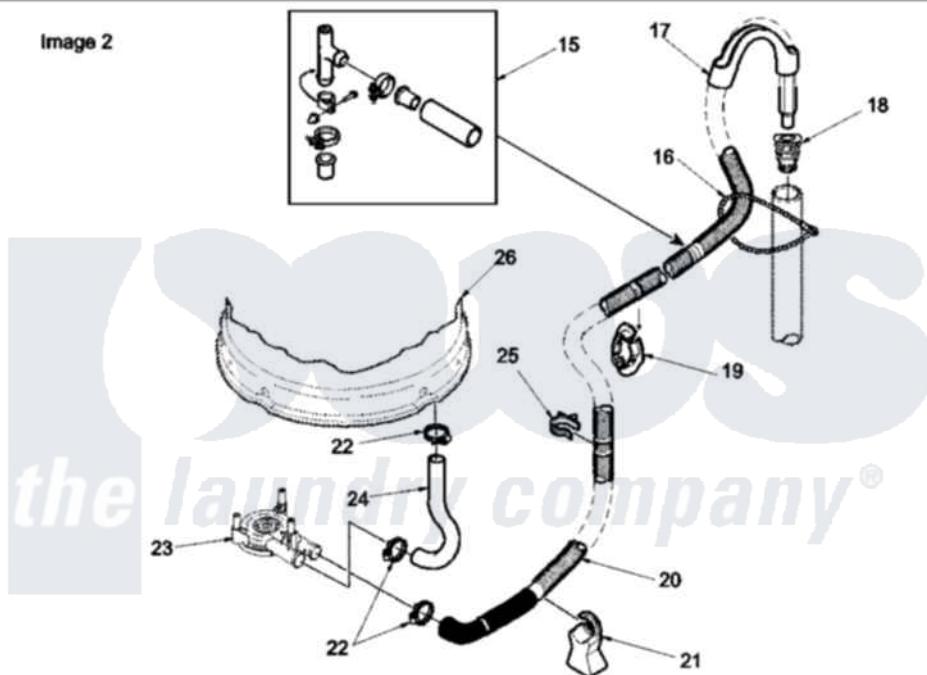

Amana LWD27BW (BOM: PLWD27BW) 08 - MIXING VALVE AND HOSE

Image 1

Image 2

Amana Residential Amana LWD27BW (BOM: PLWD27BW) Washer Parts Parts Diagram 08 - MIXING VALVE AND HOSE

[Click on the part number to view part](#)

Item	Original Part Number	Replaced By	Status	Part Description
1	38155			Hose, Mix Valve To TU
2	503661	27001200		Screw
3	29210			Hose Clamp
4	34475WP	38612WP		Kit-Servic
5	37502	39169		Assembly Tub Cover Gasket And Channel
6	28330P	202860		Inlet Hose Assembly
"	20618	21001467		Hose- 10'
"	20617		Not Available	HOSE, INLET (8 FT)
7	28605	22002960		Strainer, Washer Inlet
8	20290	Y013783		Washer, Inlet Hose
9	34972	39407		Bracket, Valve
10	24122	22002960		Strainer, Washer Inlet
11	38495	R0131578		Valve-Inlet
12	501086	90767		Screw, 8A X 3/8 HeX Washer Head Tapping

13	34500	22001900	Preventer, Back Flow
14	36801	596669	Clamp, Manifold
15	562P3	76660	Break-Sphn
16	33489	8539404	Tie-Wire
17	33615	22003814	Retainer, Drain Hose
18	36878	40008101	Adapter, Standpipe
19	32219		Relief, Strain
20	38062	40053901	Hose, Drain
21	38732	40044901	Stand, Hose
22	36802	285655	Clamp, Hose
23	36863P	27001233	Pump
24	38351	40094201	Hose, Tub To Pump
25	36014		Clip, Retainer-Hose
26	Y00000000	Not Available	SEE NOTE SEE NOTE OUTER TUB