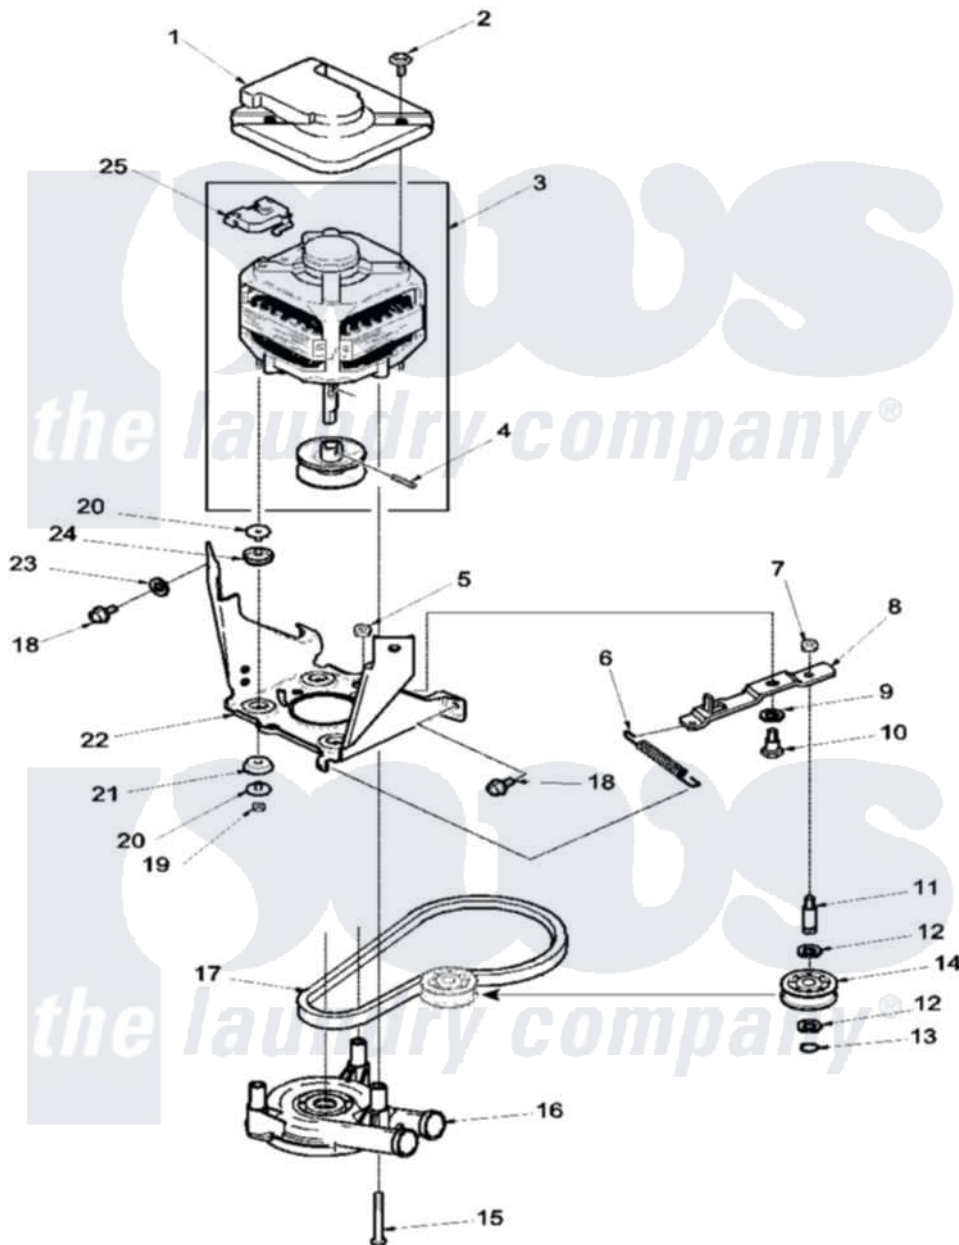

Amana LWD27BW (BOM: PLWD27BW) 09 - MOTOR, BELT, PUMP, AND IDLER ASSY

Amana Residential Amana LWD27BW (BOM: PLWD27BW) Washer Parts Parts Diagram 09 - MOTOR, BELT, PUMP, AND IDLER ASSY

[Click on the part number to view part](#)

Item	Original Part Number	Replaced By	Status	Part Description
1	34754	40112301		Shield, Motor
2	36639	4312464		Screw
3	37819	27001215		Motor W/Pulley
4	10416			Pin, Roll
5	52566	27001225		Nut, Jam Mid Lock 1/4-20
6	38012	40061401		Spring, Idler Lever
7	28803	2221070		Clamp, Nylon
8	38011	40041002		Lever, Idler
9	81392	40054701		Washer
10	27229	40038901		Screw, 1/4-20
11	38228	56461		Shaft
12	52549			Washer, 501 ID X3/4 Odx
13	23748			Ring, Retaining
14	38225	40045001		Idler Pulley Assembly
15	Y34565	40063701		Screw, 10-16 x 1.75

16	36863P	27001233	Pump
17	37820	27001007	Belt, Spin
18	35369	40128701	Screw, 5/16-18 X .50
19	35423	3400029	Nut, Adapter Plate
20	38325	40053701	Post, Isolator
21	38396	40054301	Mount, Motor Lower
22	37445	Not Available	MOTOR MOUNTING BRACKET
23	37772	Not Available	WASHER, ALUMINUM .34X
24	38395	40053801	Mount, Motor Upper
25	35632	Not Available	SWITCH, MOTOR