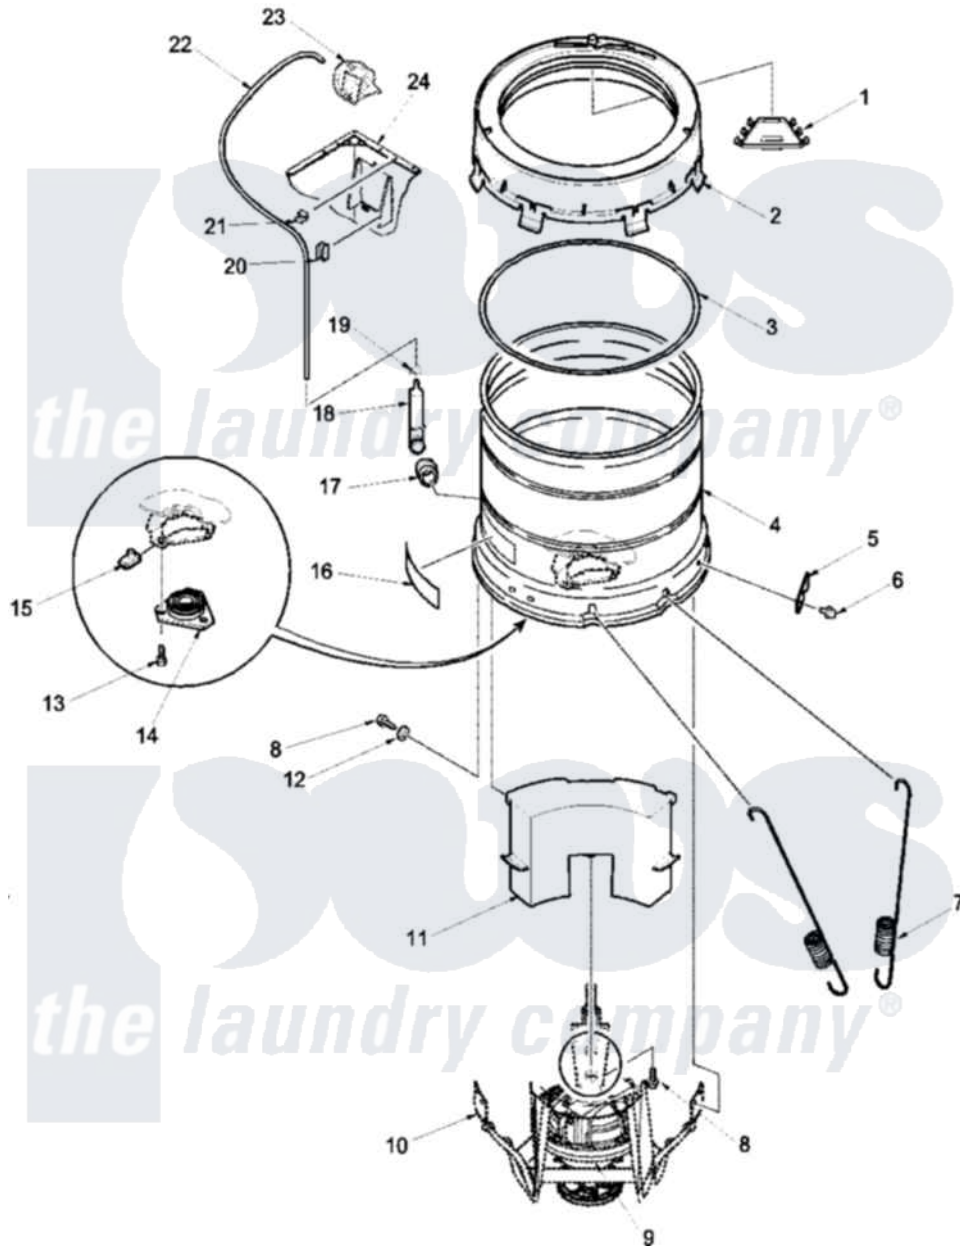

Amana LWD27BW (BOM: PLWD27BW) 10 - OUTER TUB, COVER, PRESSURE TUBE

Amana Residential Amana LWD27BW (BOM: PLWD27BW) Washer Parts Parts Diagram 10 - OUTER TUB, COVER, PRESSURE TUBE

[Click on the part number to view part](#)

Item	Original Part Number	Replaced By	Status	Part Description
1	39079		Not Available	CHANNEL, WATER
2	37502	39169		Assembly Tub Cover Gasket And Channel
3	38359			Gasket, Tub Cover Large
4	37981P			Tub-Outer-Short
5	27926			Plate, Leg .063
6	35369	40128701		Screw, 5/16-18 X .50
7	37576			Spring, Leg-Short Tub
8	37766	40064301		Screw, 1/4-15 x 3/4 Hex
9	Y00000000		Not Available	SEE NOTE SEE NOTE TRANSMISSION ASSY
10	Y00000000		Not Available	SEE NOTE SEE NOTE WELDMENT AND BEARING ASSY(INCLUDES 28944R BEARING)
11	38769			Assembly, Counterweight
12	37767	60096-8		Rail Shelf Support

13	36991	3400500	Bolt, 3405245 5/16-18 X 3/4
14	27182	40004201P	Main Bearing Assembly
15	27222		Nut, Retainer 5/16-18
16	500049	Not Available	STICKER
17	29175	40037801	Grommet
18	30907	40008501	Assembly, Pressure Bulb
19	Y22294	596669	Clamp, Manifold
20	36985	Not Available	CLIP, HOSE
21	21036		Clip, Cable
22	29213	39125	Tubing 31
23	Y00000000	Not Available	SEE NOTE SEE NOTE PRESSURE SWITCH
24	34475WP	38612WP	Kit-Servic