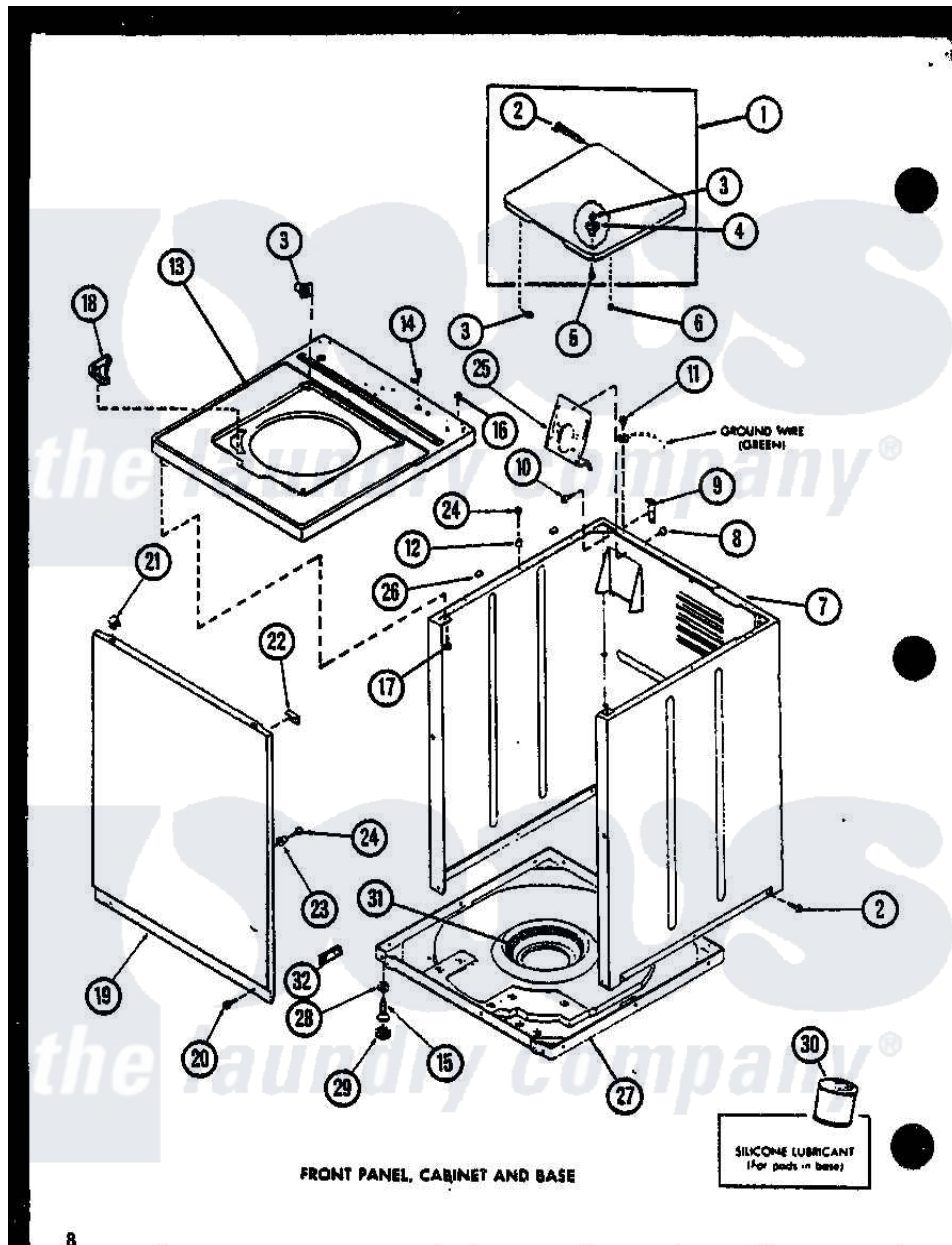

Amana LWD352 (BOM: P1110507W W) 01 - FRONT PANEL

Amana Residential Amana LWD352 (BOM: P1110507W W) Washer Parts Parts Diagram 01 - FRONT PANEL
 Click on the part number to view part

Item	Original Part Number	Replaced By	Status	Part Description
1	R0603147		Not Available	LID "W"
"	R0603146		Not Available	LID "L"
2	R0605695		Not Available	HINGE
3	R0603579	27625		Bushing
4	R0603504			Actuator, Door Switch
5	R0600008	26769		Assembly, Screw And Washer
6	R0606501	40038001		Bumper
7	R0603115	38612WP		Kit-Service
"	R0603090	38612LP		Kit Service Cabinet
8	R0600009		Not Available	SCREW
9	R0605528	Y27103		Hinge, Hold-Down Lug
10	R0600032	3390631		Screw, 10-16 X 3/8
11	R0600033	489464		Screw
12	R0603524	505187		Locator, Panel
13	R0603142	32808LP		Assembly Top And Carton
"	R0603143	32808WP		Assembly Top And Carton

14	R0601502	211881	Grommet, Cord Part Not Used- Gas Models Only
15	R0600030	22003428	Leg, Adjustable
16	R0600040		Not Available SCREW
17	R0600096		Not Available SCREW
18	R0603603		Not Available DISPENSER, BLEACH
19	R0603052	32708LP	Panel, Front
"	R0603116	32708WP	Panel Front
20	R0600029	27001200	Screw
21	R0601520	22001650	Fastener, Spring
22	R0603526		Not Available PROTECTOR
23	R0603525		Not Available LOCATER LUG
24	R0600031	Y014874	Screw, Idler Arm And Sleeve
25	R0605527	39407	Bracket, Valve
26	R0606519	Y56128	Pad, Bumper
27	R0603107	31653P	Assembly, Base-Complete- G90
28	R0601016	40038101	Nut, Leg
29	R0606518	40016001	Foot, Rubber
30	R0608002	26594P	Grease, Silicone - 2 Oz Tube
31	R0610052		Not Available SNUBBER PAD
32	R0608012	511637P	Adh Dow 737 Clr 3 Oz Tube
NI	R0603599		Not Available ENCLOSURE, WIRE HARNES