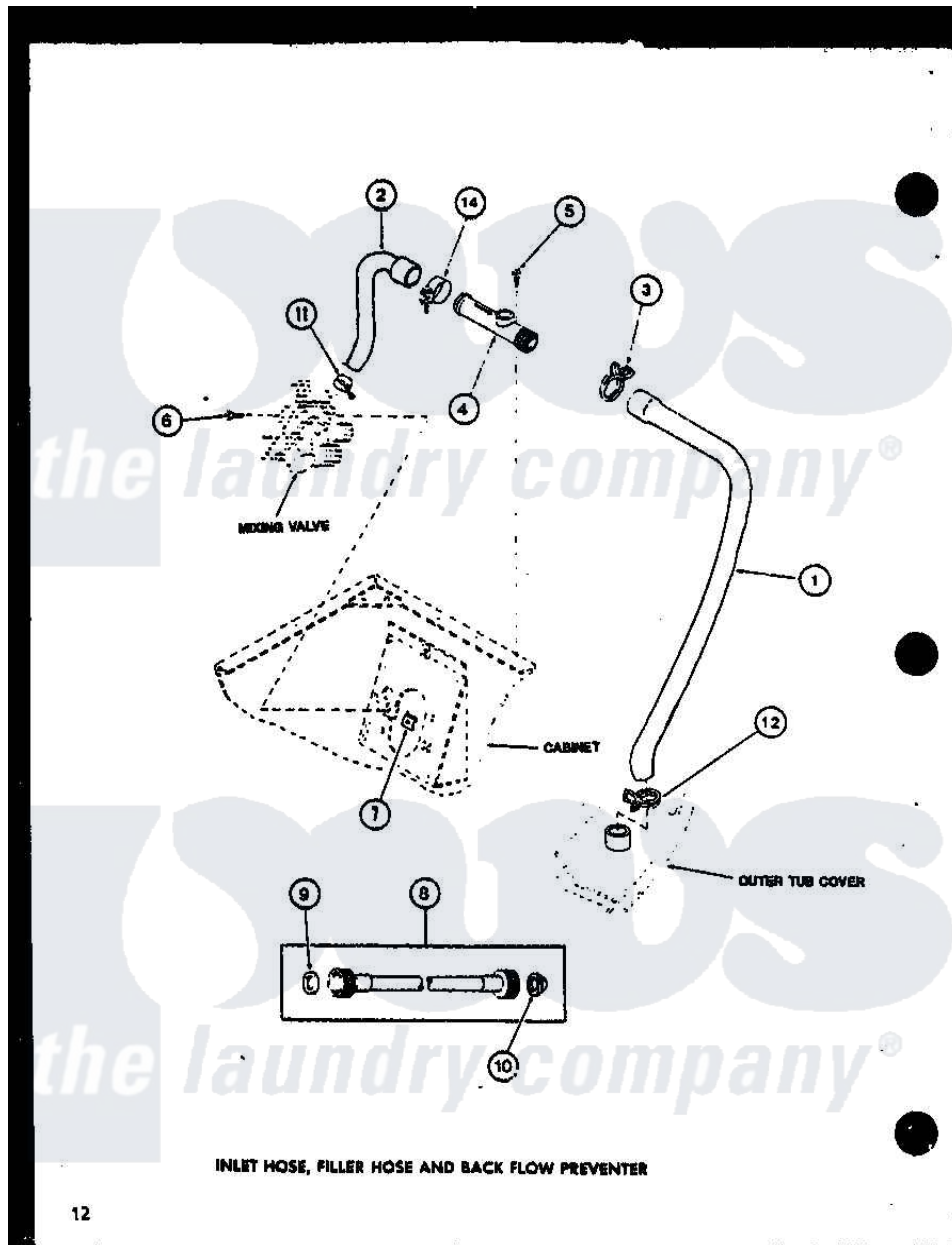

Amana LWD352 (BOM: P1110507W W) 02 - INLET HOSE

Amana Residential Amana LWD352 (BOM: P1110507W W) Washer Parts Parts Diagram 02 - INLET HOSE
 Click on the part number to view part

Item	Original Part Number	Replaced By	Status	Part Description
1	R0606548	31140		Hose, Water Inlet
2	R0606503	27183		Hose, Mixing Valve
3	R0601541	285655		Clamp, Hose
4	R0605507	34280		Assembly, Backflow Prevento
5	R0600004	W10116760		Screw
6	R0600009		Not Available	SCREW
7	R0601007	54038		NUt, Speed U-Type
8	R0606504	202860		Inlet Hose Assembly
9	R0600505	Y013783		Washer, Inlet Hose
10	R0600504	22002960		Strainer, Washer Inlet
11	R0601505	285655		Clamp, Hose
12	R0601542	29210		Hose Clamp
14	R0601505	285655		Clamp, Hose