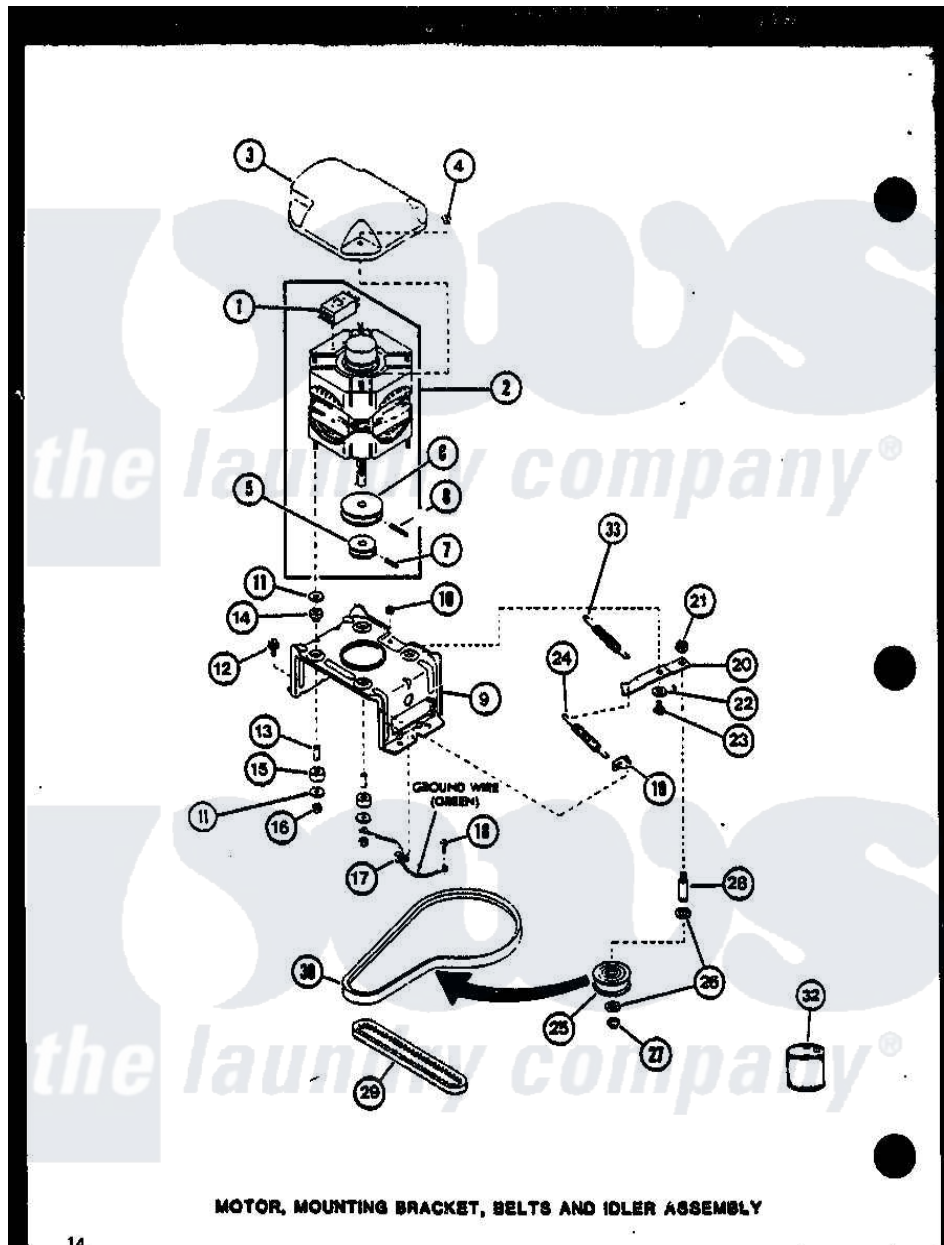

Amana LWD352 (BOM: P1110507W W) 04 - MOTOR

Amana [Residential Amana LWD352 \(BOM: P1110507W W\) Washer Parts](#) Parts Diagram 04 - MOTOR
 Click on the part number to view part

Item	Original Part Number	Replaced By	Status	Part Description
1	R0602509		Not Available	24140 SWITCH
"	R0602511	Y24149		Switch, Motor
2	R0607002	27179P		Motor-Drve
3	R0603011	27136		Shield, Motor
4	R0601008	27201		Locknut
5	R0609501		Not Available	PULLEY, MOTOR
6	R0609502		Not Available	PULLEY, MOTOR
7	R0601508	10416		Pin, Roll
8	R0601509		Not Available	ROLL PIN
9	R0605514		Not Available	MOTOR MTG BRACKET
10	R0601011	27001225		Nut, Jam Mid Lock 1/4-20
11	R0600510		Not Available	WASHER
12	R0600098	27001200		Screw
13	R0603511		Not Available	SPACER
14	R0606509		Not Available	RUBBER MTG
15	R0606510		Not Available	RUBBER MTG

16	YR0601010	23604	Nut, Hex 10-32 Lock
17	R0601507	B5733302	Clip, Ground
18	R0600017		Not Available SCREW
19	R0601539	28849	Clip, Spring
20	R0605684	40041002	Lever, Idler
21	R0601031	358160	Nut
22	R0600506	40054701	Washer
23	R0600016	40038901	Screw, 1/4-20
24	R0605539	37366	Spring, Idler
25	R0609508		Not Available PULLEY, IDLER
26	R0600552	Y29443	Washer, Felt
27	R0601527	23748	Ring, Retaining
28	R0605538	28802	Shaft, Idler
29	R0606507	27155	Belt, Pump
30	R0606539	28808	Belt, Agitate And Spin
32	R0608011		Not Available HI TEMP LUBE
33	R0605683		Not Available SPRING, HELPER