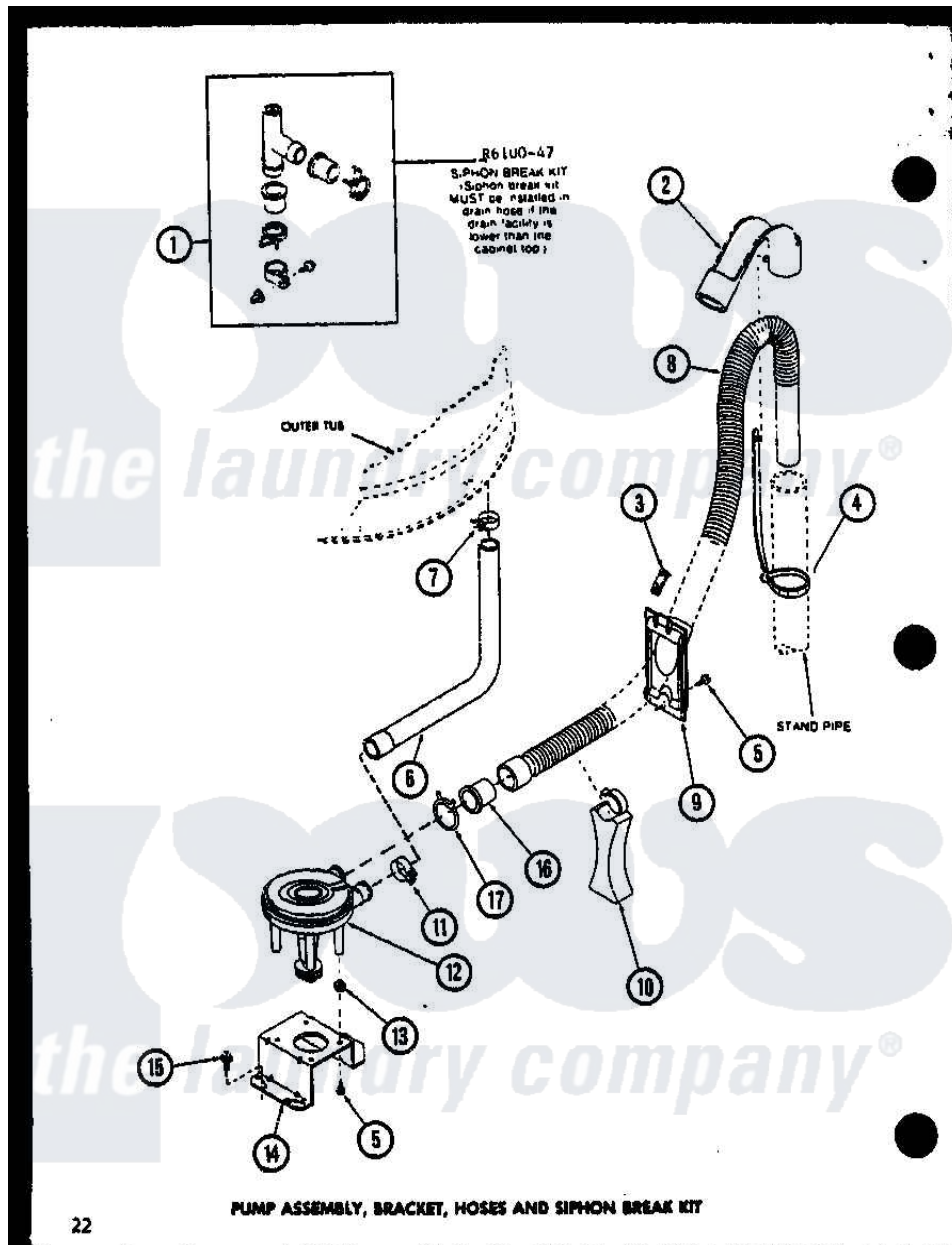

Amana LWD352 (BOM: P1110507W W) 09 - PUMP ASSY

Amana Residential Amana LWD352 (BOM: P1110507W W) Washer Parts Parts Diagram 09 - PUMP ASSY
 Click on the part number to view part

Item	Original Part Number	Replaced By	Status	Part Description
1	R0610047	76660		Break-Sphn
2	R0603546	22003814		Retainer, Drain Hose
3	R0601545		Not Available	CLIP, HOSE RETAINER
4	R0603548	8539404		Tie-Wire
5	R0600029	27001200		Screw
6	R0606514		Not Available	HOSE
7	R0601515	285655		Clamp, Hose
8	R0606547	39952		Hose- Drain
9	R0603544		Not Available	HOSE RETAINER
10	R0603547		Not Available	HOSE SUPPORT
11	R0601516	285655		Clamp, Hose
12	R0610503	31969		Assembly, Pump NA
13	R0601014	31098		Screw, 10-10 5/8 Unslot
14	R0605524	27105		Bracket, Pump Mounting
15	R0600098	27001200		Screw
16	R0603545		Not Available	HOSE ADAPTER