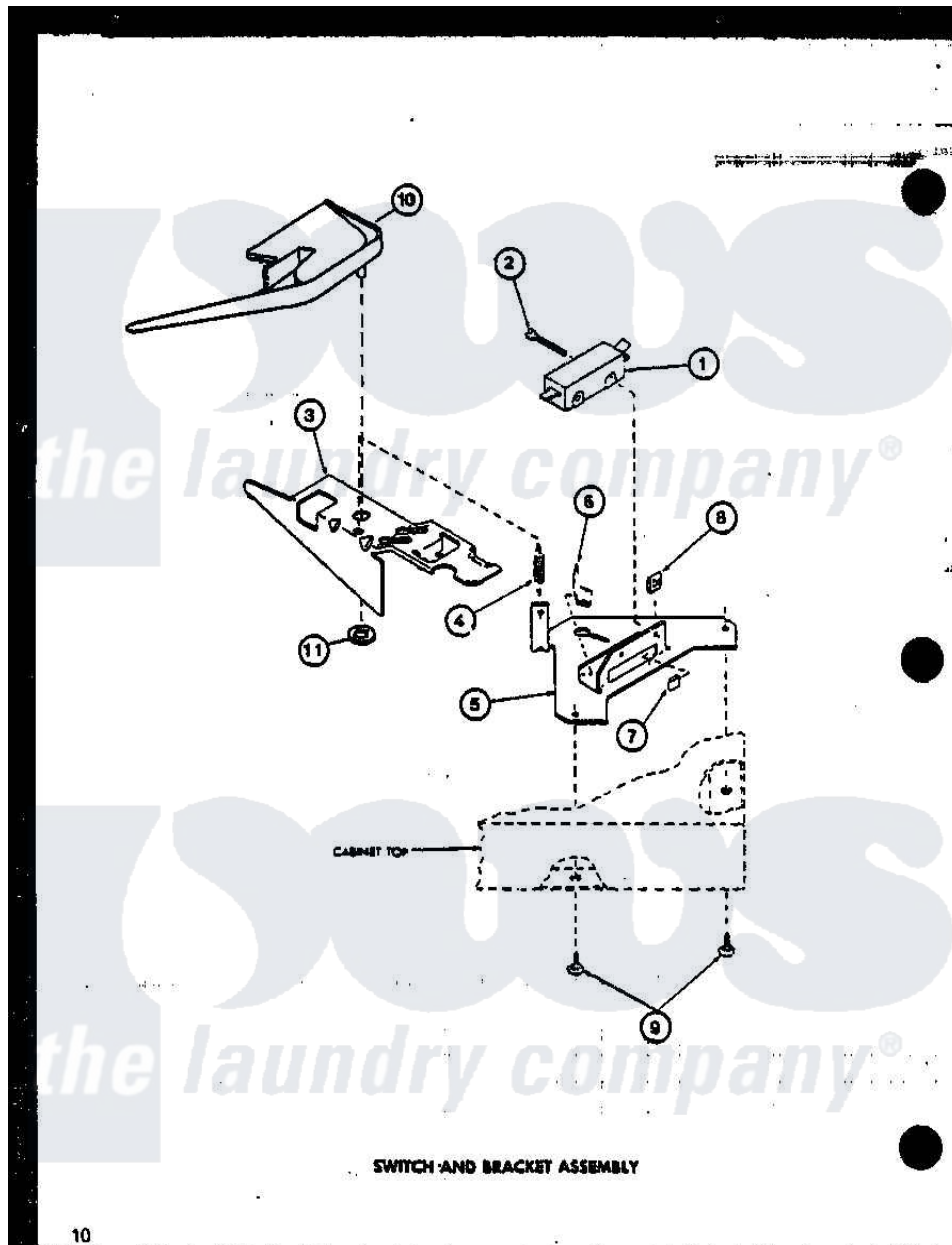

Amana LWD352 (BOM: P1110507W W) 10 - SWITCH AND BRACKET ASSY

10

Amana Residential Amana LWD352 (BOM: P1110507W W) Washer Parts Parts Diagram 10 - SWITCH AND BRACKET ASSY

[Click on the part number to view part](#)

Item	Original Part Number	Replaced By	Status	Part Description
1	R0602507	27612		Switch, Lid
2	R0600011		Not Available	SCREW
3	R0605504	27602		Lever, Out-Of-Bal Switch
4	R0605506		Not Available	SPRING
5	R0605505		Not Available	BRACKET
6	R0601503		Not Available	U-CLIP
7	R0601504	27610		Clip, U
8	R0601006		Not Available	NUT
9	R0600012	489464		Screw
10	R0605671		Not Available	SWITCH SHIELD
11	R0601032	29043		Nut, Push
NI	R0603601		Not Available	ENCLOSURE, LID SWITCH