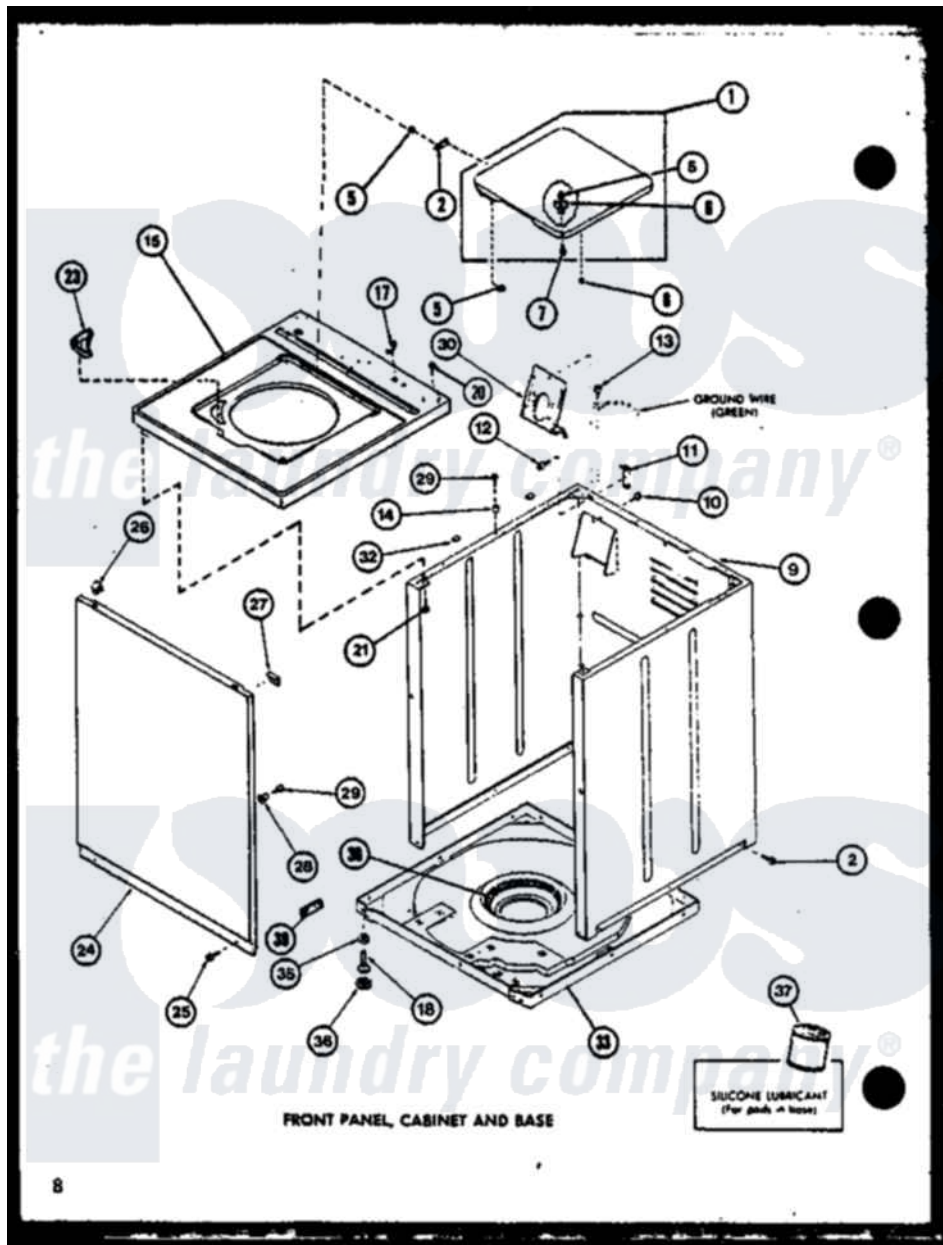

Amana LWD352 (BOM: P7762114W W) 01 - FRONT PANEL

Amana Residential Amana LWD352 (BOM: P7762114W W) Washer Parts Parts Diagram 01 - FRONT PANEL

Click on the part number to view part

Item	Original Part Number	Replaced By	Status	Part Description
1	R0603147		Not Available	LID "W"
"	R0603146		Not Available	LID "L"
2	R0605695		Not Available	HINGE
5	R0603579	27625		Bushing
6	R0603504			Actuator, Door Switch
7	R0600008	26769		Assembly, Screw And Washer
8	R0606501	40038001		Bumper
9	R0603115	38612WP		Kit-Service
"	R0603090	38612LP		Kit Service Cabinet
10	R0600009		Not Available	SCREW
11	R0605528	Y27103		Hinge, Hold-Down Lug
12	R0600032	3390631		Screw, 10-16 X 3/8
13	R0600033	489464		Screw
14	R0603524	505187		Locator, Panel
15	R0603559		Not Available	TOP, W/BLEACH DESP
"	R0603142	32808LP		Assembly Top And Carton

"	R0603143	32808WP	Assembly Top And Carton
17	R0601502	211881	Grommet, Cord Part Not Used- Gas Models Only
18	R0600030	22003428	Leg, Adjustable
20	R0600040		Not Available SCREW
21	R0600096		Not Available SCREW
23	R0603503		Not Available BLEACH DISPENSER
24	R0603116	32708WP	Panel Front
"	R0603052	32708LP	Panel, Front
25	R0600029	27001200	Screw
26	R0601520	22001650	Fastener, Spring
27	R0603526		Not Available PROTECTOR
28	R0603525		Not Available LOCATER LUG
29	R0600031	Y014874	Screw, Idler Arm And Sleeve
30	R0605527	39407	Bracket, Valve
32	R0606519	Y56128	Pad, Bumper
33	R0603107	31653P	Assembly, Base-Complete- G90
35	R0601016	40038101	Nut, Leg
36	R0606518	40016001	Foot, Rubber
37	R0608002	26594P	Grease, Silicone - 2 Oz Tube
38	R0610052		Not Available SNUBBER PAD
39	R0608012	511637P	Adh Dow 737 Clr 3 Oz Tube
NI	R0603599		Not Available ENCLOSURE, WIRE HARNES