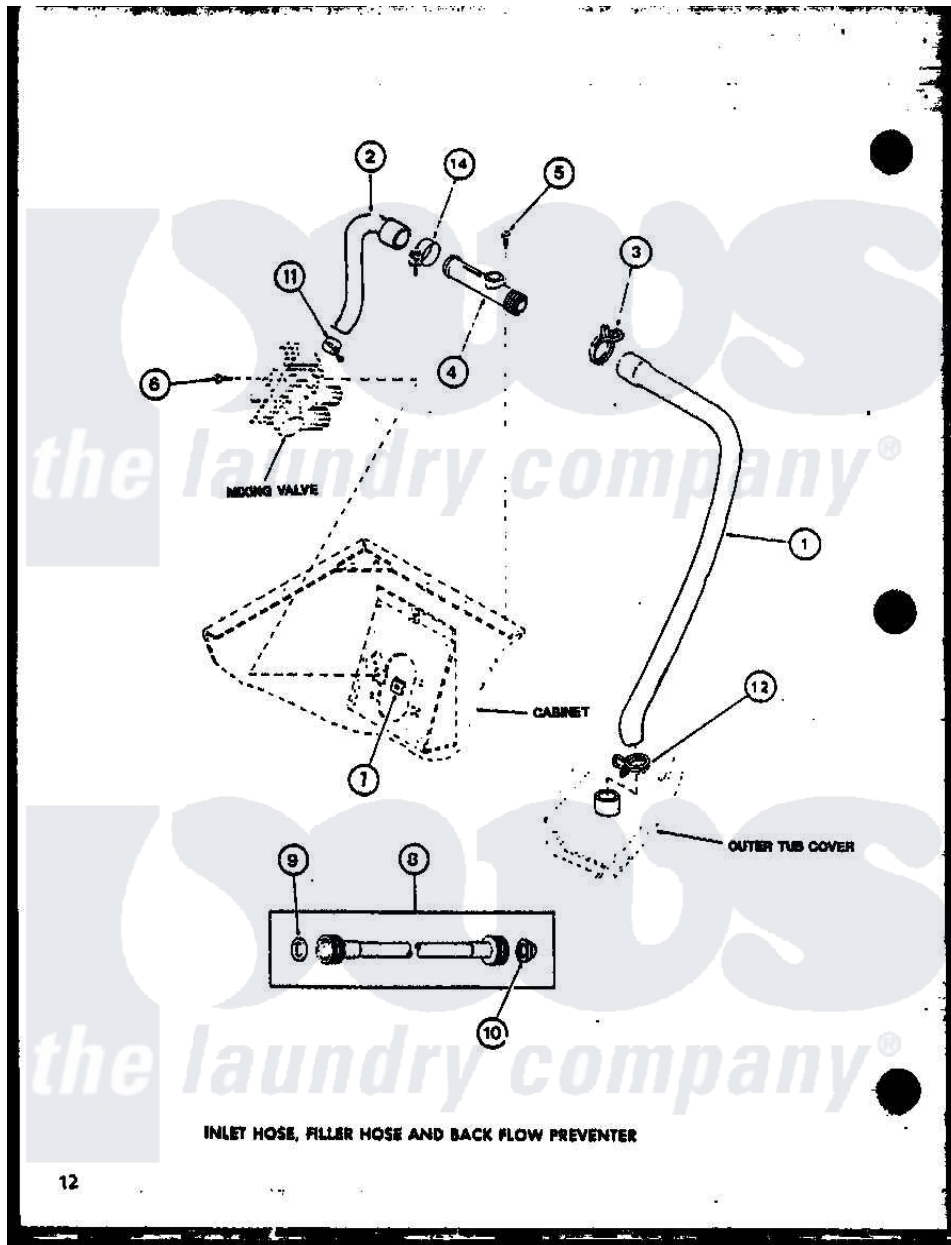

Amana LWD352 (BOM: P7762114W W) 02 - INLET HOSE

Amana Residential Amana LWD352 (BOM: P7762114W W) Washer Parts Parts Diagram 02 - INLET HOSE
 Click on the part number to view part

Item	Original Part Number	Replaced By	Status	Part Description
1	R0606548	31140		Hose, Water Inlet
2	R0606503	27183		Hose, Mixing Valve
3	R0601541	285655		Clamp, Hose
4	R0605507	34280		Assembly, Backflow Prevento
5	R0600004	W10116760		Screw
6	R0600009		Not Available	SCREW
7	R0601007	54038		NUt, Speed U-Type
8	R0606504	202860		Inlet Hose Assembly
9	R0600505	Y013783		Washer, Inlet Hose
10	R0600504	22002960		Strainer, Washer Inlet
11	R0601505	285655		Clamp, Hose
12	R0601542	29210		Hose Clamp
14	R0601505	285655		Clamp, Hose