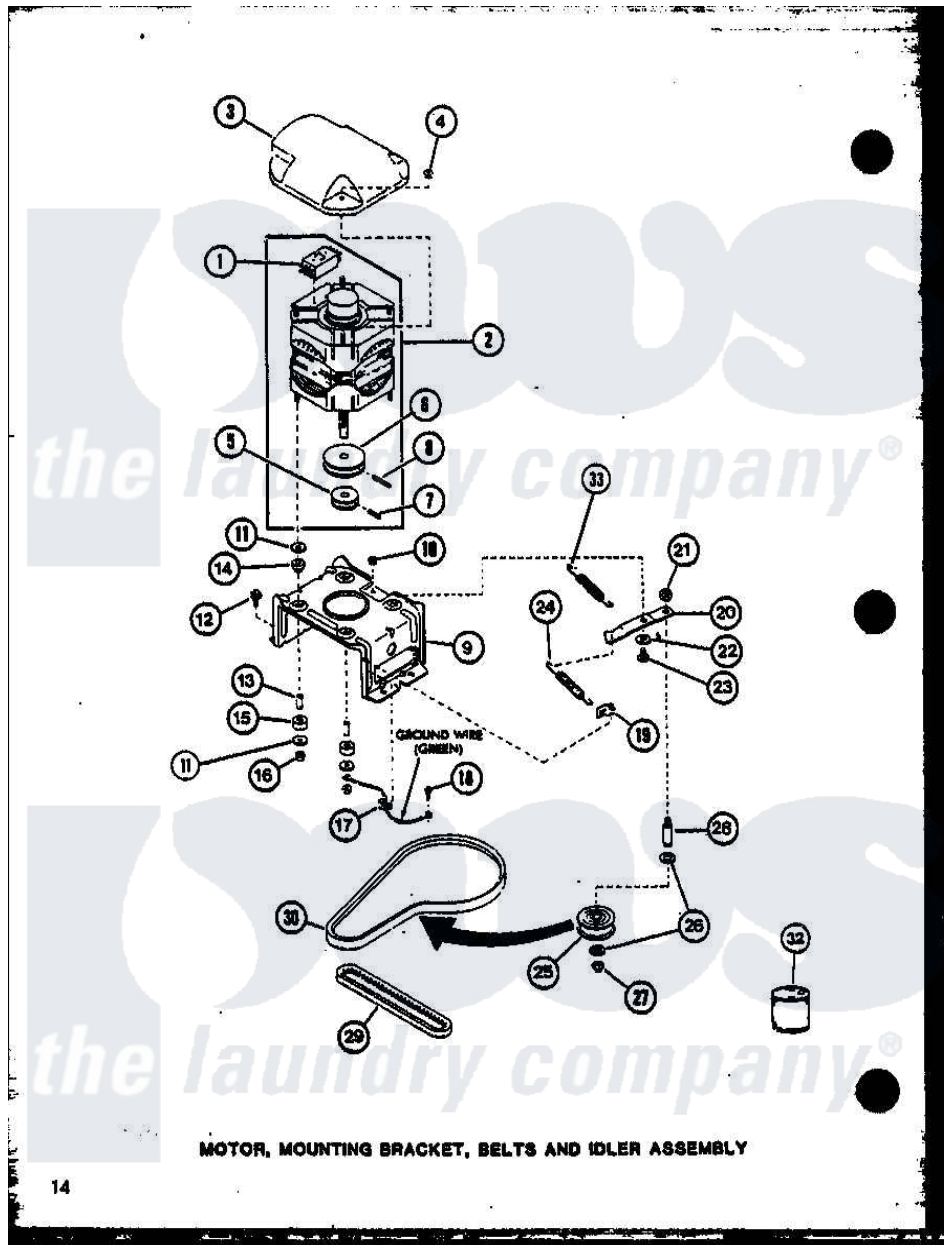

Amana LWD352 (BOM: P7762114W W) 04 - MOTOR

Amana Residential Amana LWD352 (BOM: P7762114W W) Washer Parts Parts Diagram 04 - MOTOR
 Click on the part number to view part

Item	Original Part Number	Replaced By	Status	Part Description
1	R0602509		Not Available	24140 SWITCH
"	R0602511	Y24149		Switch, Motor
2	R0607002	27179P		Motor-Drive
3	R0603011	27136		Shield, Motor
4	R0601008	27201		Locknut
5	R0609501		Not Available	PULLEY, MOTOR
6	R0609502		Not Available	PULLEY, MOTOR
7	R0601508	10416		Pin, Roll
8	R0601509		Not Available	ROLL PIN
9	R0605514		Not Available	MOTOR MTG BRACKET
10	R0601011	27001225		Nut, Jam Mid Lock 1/4-20
11	R0600510		Not Available	WASHER
12	R0600098	27001200		Screw
13	R0603511		Not Available	SPACER
14	R0606509		Not Available	RUBBER MTG
15	R0606510		Not Available	RUBBER MTG

16	YR0601010	23604	Nut, Hex 10-32 Lock
17	R0601507	B5733302	Clip, Ground
18	R0600017		Not Available SCREW
19	R0601539	28849	Clip, Spring
20	R0605684	40041002	Lever, Idler
21	R0601031	358160	Nut
22	R0600506	40054701	Washer
23	R0600016	40038901	Screw, 1/4-20
24	R0605539	37366	Spring, Idler
25	R0609508		Not Available PULLEY, IDLER
26	R0600552	Y29443	Washer, Felt
27	R0601527	23748	Ring, Retaining
28	R0605538	28802	Shaft, Idler
29	R0606507	27155	Belt, Pump
30	R0606539	28808	Belt, Agitate And Spin
31	R0600526	52549	Washer, 501 ID X3/4 Odx
32	R0608011		Not Available HI TEMP LUBE
33	R0605683		Not Available SPRING, HELPER