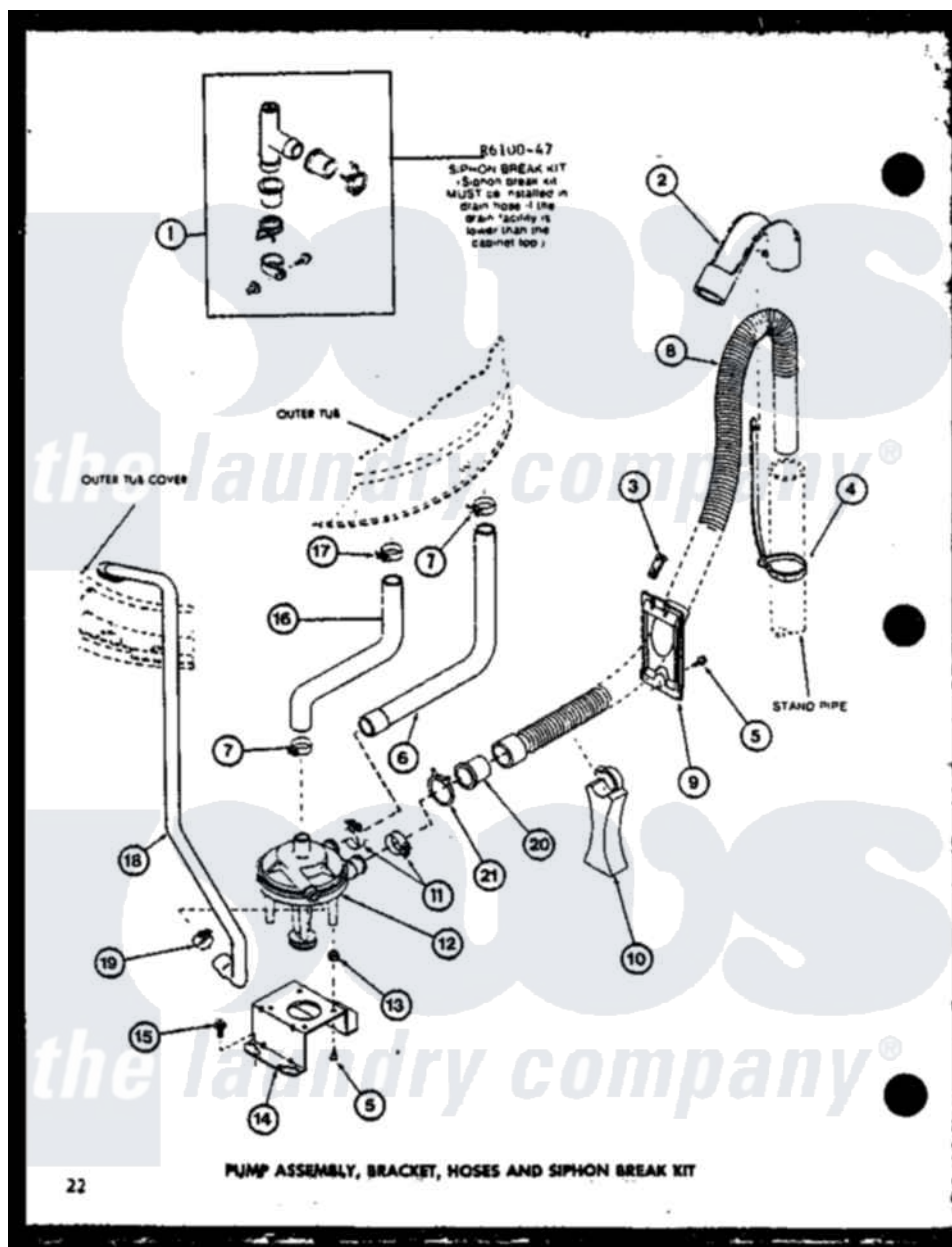

Amana LWD352 (BOM: P7762114W W) 09 - PUMP ASSY

Amana Residential Amana LWD352 (BOM: P7762114W W) Washer Parts Parts Diagram 09 - PUMP ASSY
 Click on the part number to view part

Item	Original Part Number	Replaced By	Status	Part Description
1	R0610047	76660		Break-Sphn
2	R0603546	22003814		Retainer, Drain Hose
3	R0601545		Not Available	CLIP, HOSE RETAINER
4	R0603548	8539404		Tie-Wire
5	R0600029	27001200		Screw
6	R0606514		Not Available	HOSE
7	R0601515	285655		Clamp, Hose
8	R0606547	39952		Hose- Drain
9	R0603544		Not Available	HOSE RETAINER
10	R0603547		Not Available	HOSE SUPPORT
11	R0601516	285655		Clamp, Hose
12	R0610501	31968		Assembly, Pump NA
13	R0601014	31098		Screw, 10-10 5/8 Unslot
14	R0605524	27105		Bracket, Pump Mounting
15	R0600098	27001200		Screw
16	R0606513		Not Available	HOSE

17	R0601505	285655	Clamp, Hose
18	R0606512		RECIRCULATING HOSE
19	R0601517	285655	Clamp, Hose
20	R0603545		HOSE ADAPTER
21	R0601544		HOSE CLAMP