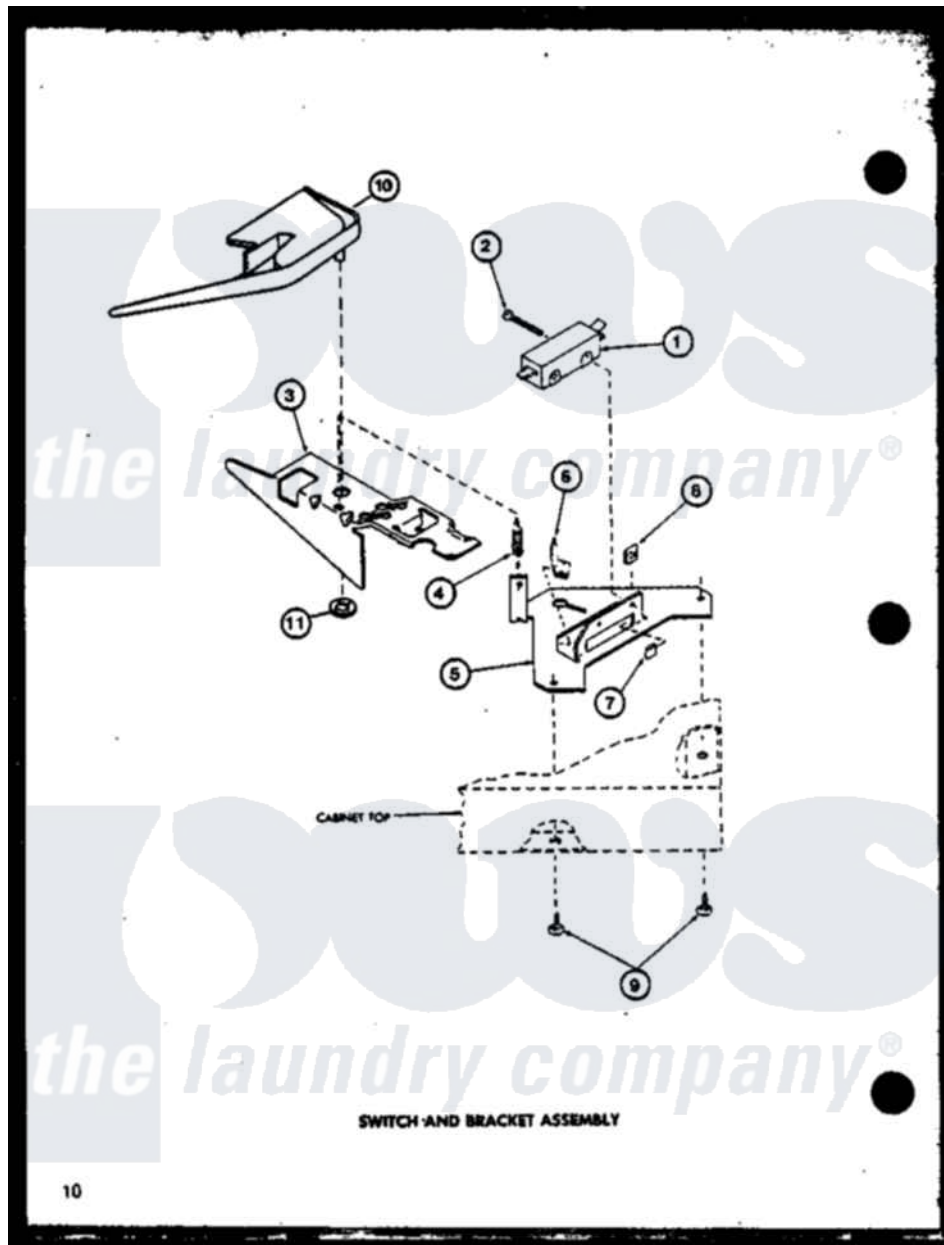

Amana LWD352 (BOM: P7762114W W) 10 - SWITCH AND BRACKET ASSY

Amana Residential Amana LWD352 (BOM: P7762114W W) Washer Parts Diagram 10 - SWITCH AND BRACKET ASSY

[Click on the part number to view part](#)

Item	Original Part Number	Replaced By	Status	Part Description
1	R0602507	27612		Switch, Lid
2	R0600011		Not Available	SCREW
3	R0605504	27602		Lever, Out-Of-Bal Switch
4	R0605506		Not Available	SPRING
5	R0605505		Not Available	BRACKET
6	R0601503		Not Available	U-CLIP
7	R0601504	27610		Clip, U
8	R0601006		Not Available	NUT
9	R0600012	489464		Screw
10	R0605671		Not Available	SWITCH SHIELD
11	R0601032	29043		Nut, Push
NI	R0603601		Not Available	ENCLOSURE, LID SWITCH