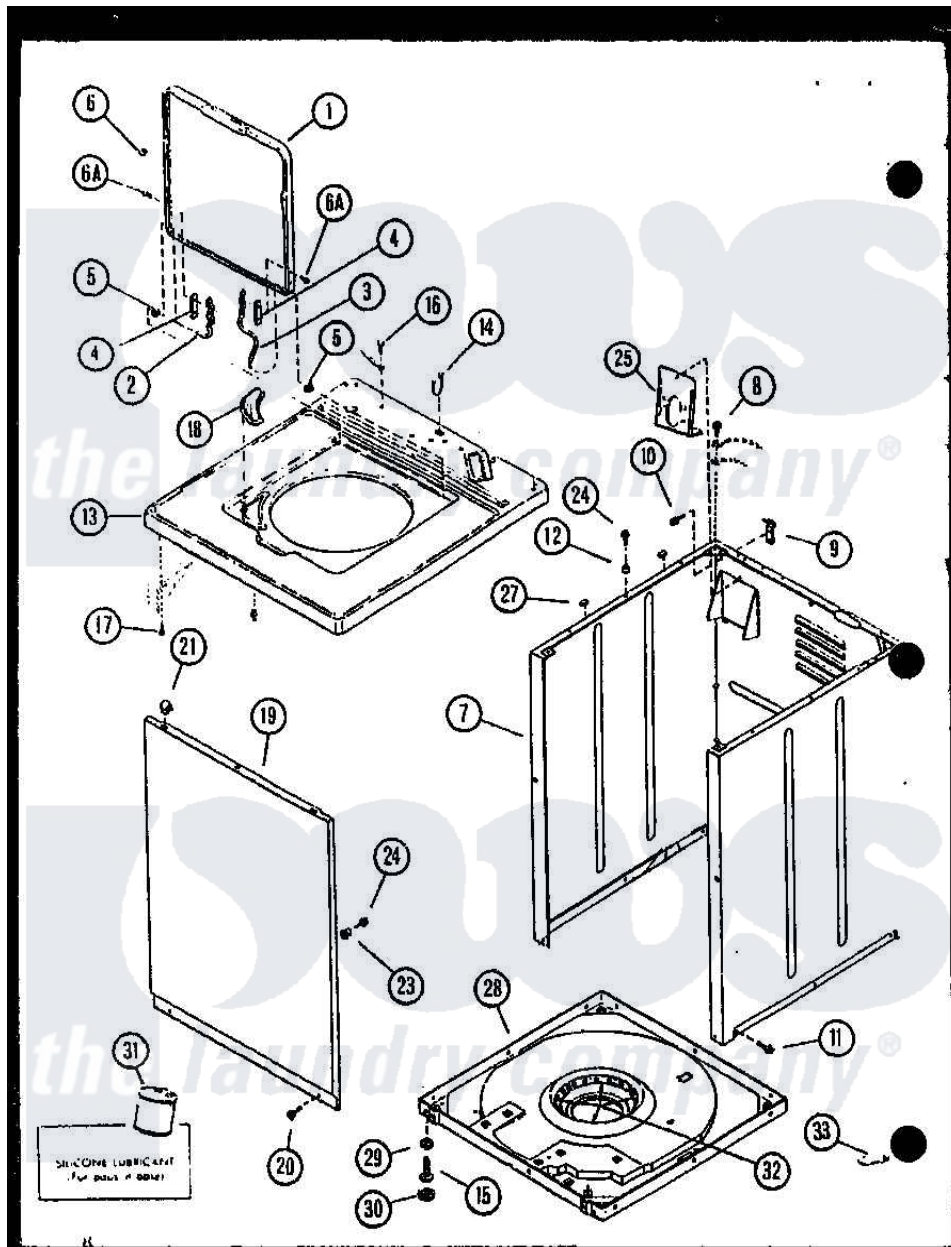

Amana LWD352L (BOM: P1122902W L) 01 - FRONT PANEL

Amana Residential Amana LWD352L (BOM: P1122902W L) Washer Parts Parts Diagram 01 - FRONT PANEL

Click on the part number to view part

Item	Original Part Number	Replaced By	Status	Part Description
1	R0603232	33541WP		Lid, W/Instructions
"	R0603233	33541LP		Lid, W/Instructions
"	R0603234		Not Available	DOOR LOADING G
2	R0605724	36438		Hinge, Lid Left
3	R0605725	36437		Hinge, Lid R
4	R0604522		Not Available	GASKET
5	R0603609	40008201		Bushing, Hinge
6	R0600107	W10119828		Screw, Lid Hinge Mounting
"	R0606555	40038001		Bumper
7	R0603090	38612LP		Kit Service Cabinet
"	R0603091	38612WP		Kit-Servic
"	R0603102		Not Available	CABINET-GOLD
8	R0600009		Not Available	SCREW
9	R0605528	Y27103		Hinge, Hold-Down Lug
10	R0600032	3390631		Screw, 10-16 X 3/8
11	R0600029	27001200		Screw

12	R0603524	505187		Locator, Panel
13	R0603236		Not Available	TOP CABINET L
"	R0603235		Not Available	TOP CABINET W
"	R0603237		Not Available	TOP CABINET G
14	R0601502	211881		Grommet, Cord Part Not Used- Gas Models Only
15	R0600030	22003428		Leg, Adjustable
16	R0600040		Not Available	SCREW
17	R0600096		Not Available	SCREW
18	R0603610		Not Available	DISPENSER, BLEACH
19	R0603052	32708LP		Panel, Front
"	R0603116	32708WP		Panel Front
"	R0603051		Not Available	FRONT PANEL H GOLD
20	R0600029	27001200		Screw
21	R0601520	22001650		Fastener, Spring
23	R0603525		Not Available	LOCATER LUG
24	R0600102	Y014874		Screw, Idler Arm And Sleeve
25	R0605726	39407		Bracket, Valve
27	R0606519	Y56128		Pad, Bumper
28	R0603107	31653P		Assembly, Base-Complete- G90
29	R0601016	40038101		Nut, Leg
30	R0606518	40016001		Foot, Rubber
31	R0608002	26594P		Grease, Silicone - 2 Oz Tube
32	R0610052		Not Available	SNUBBER PAD
33	R0608012	511637P		Adh Dow 737 Clr 3 Oz Tube