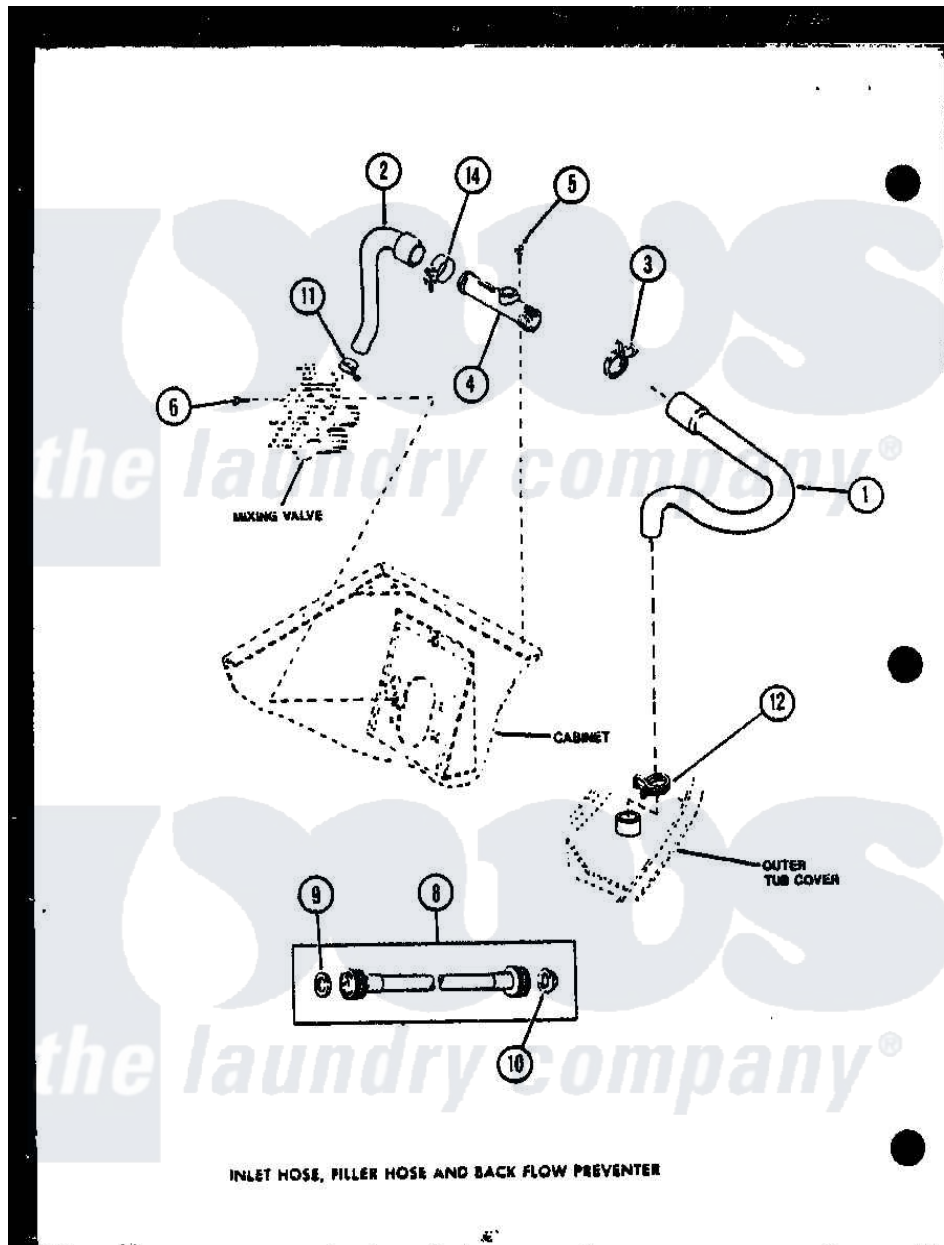

Amana LWD352L (BOM: P1122902W L) 02 - INLET HOSE

Amana Residential Amana LWD352L (BOM: P1122902W L) Washer Parts Parts Diagram 02 - INLET HOSE
 Click on the part number to view part

Item	Original Part Number	Replaced By	Status	Part Description
1	R0606556	33186		Hose, Water Inlet
2	R0606503	27183		Hose, Mixing Valve
3	R0601541	285655		Clamp, Hose
4	R0605507	34280		Assembly, Backflow Prevento
5	R0600004	W10116760		Screw
6	R0600009		Not Available	SCREW
8	R0606504	202860		Inlet Hose Assembly
9	R0600505	Y013783		Washer, Inlet Hose
10	R0600504	22002960		Strainer, Washer Inlet
11	R0601505	285655		Clamp, Hose
12	R0601542	29210		Hose Clamp
14	R0601505	285655		Clamp, Hose